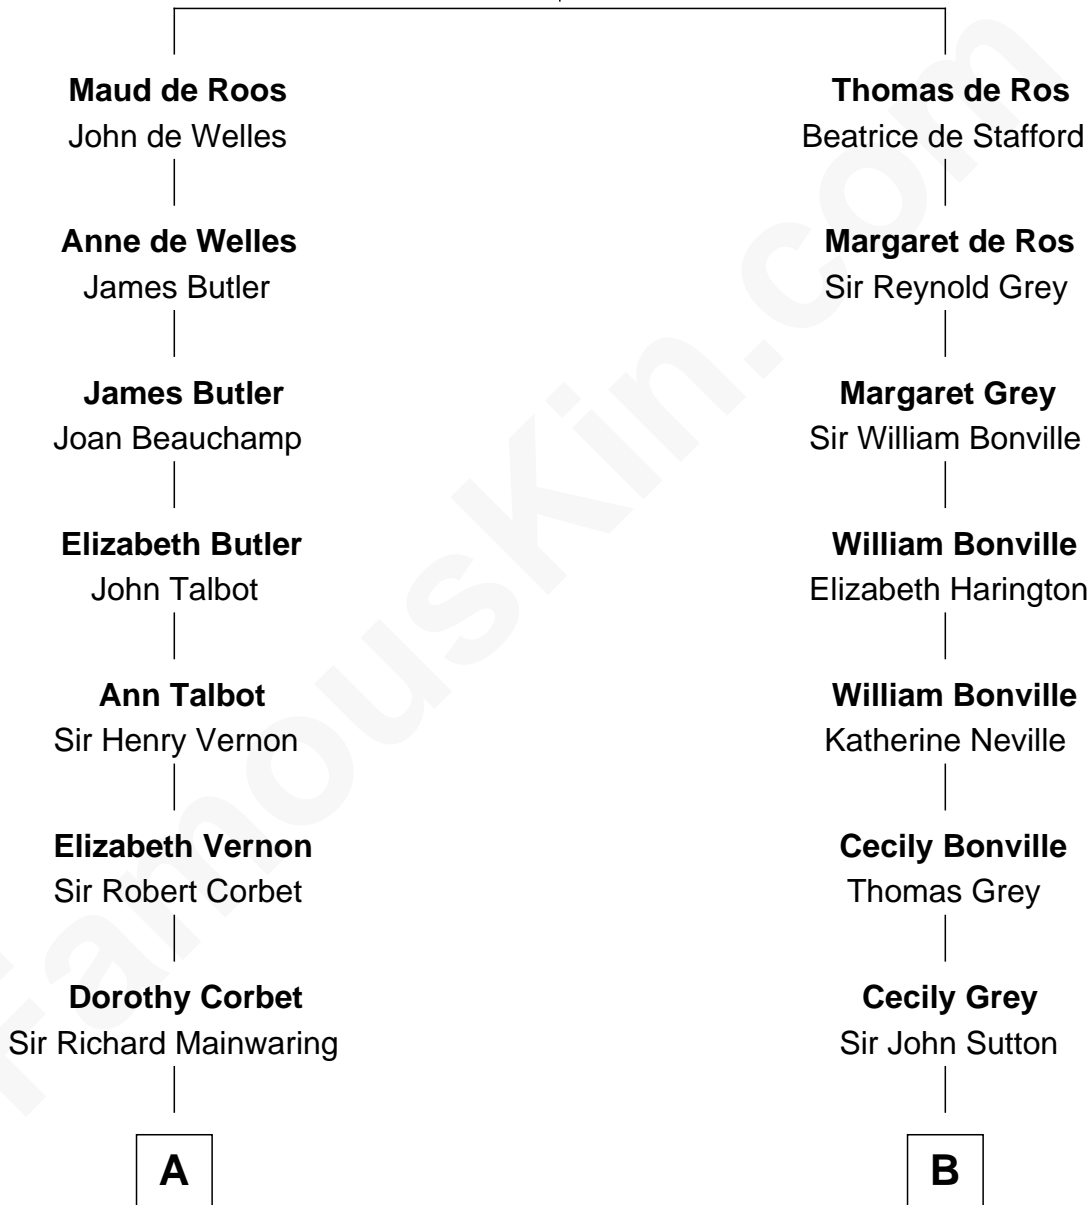

# FamousKin.com Relationship Chart of

**John Foster Dulles**

*52nd U.S. Secretary of State*

17th cousin 2 times removed of

**John Brown**

*American Abolitionist*

**Sir William de Ros**  
Margery de Badlesmere

**C**

—  
**Harriet Lathrop Winslow**

Rev. John Welsh Dulles

—  
**Allen Macy Dulles**

Edith Foster

—  
**John Foster Dulles**

*52nd U.S. Secretary of State*

FamousKin.com