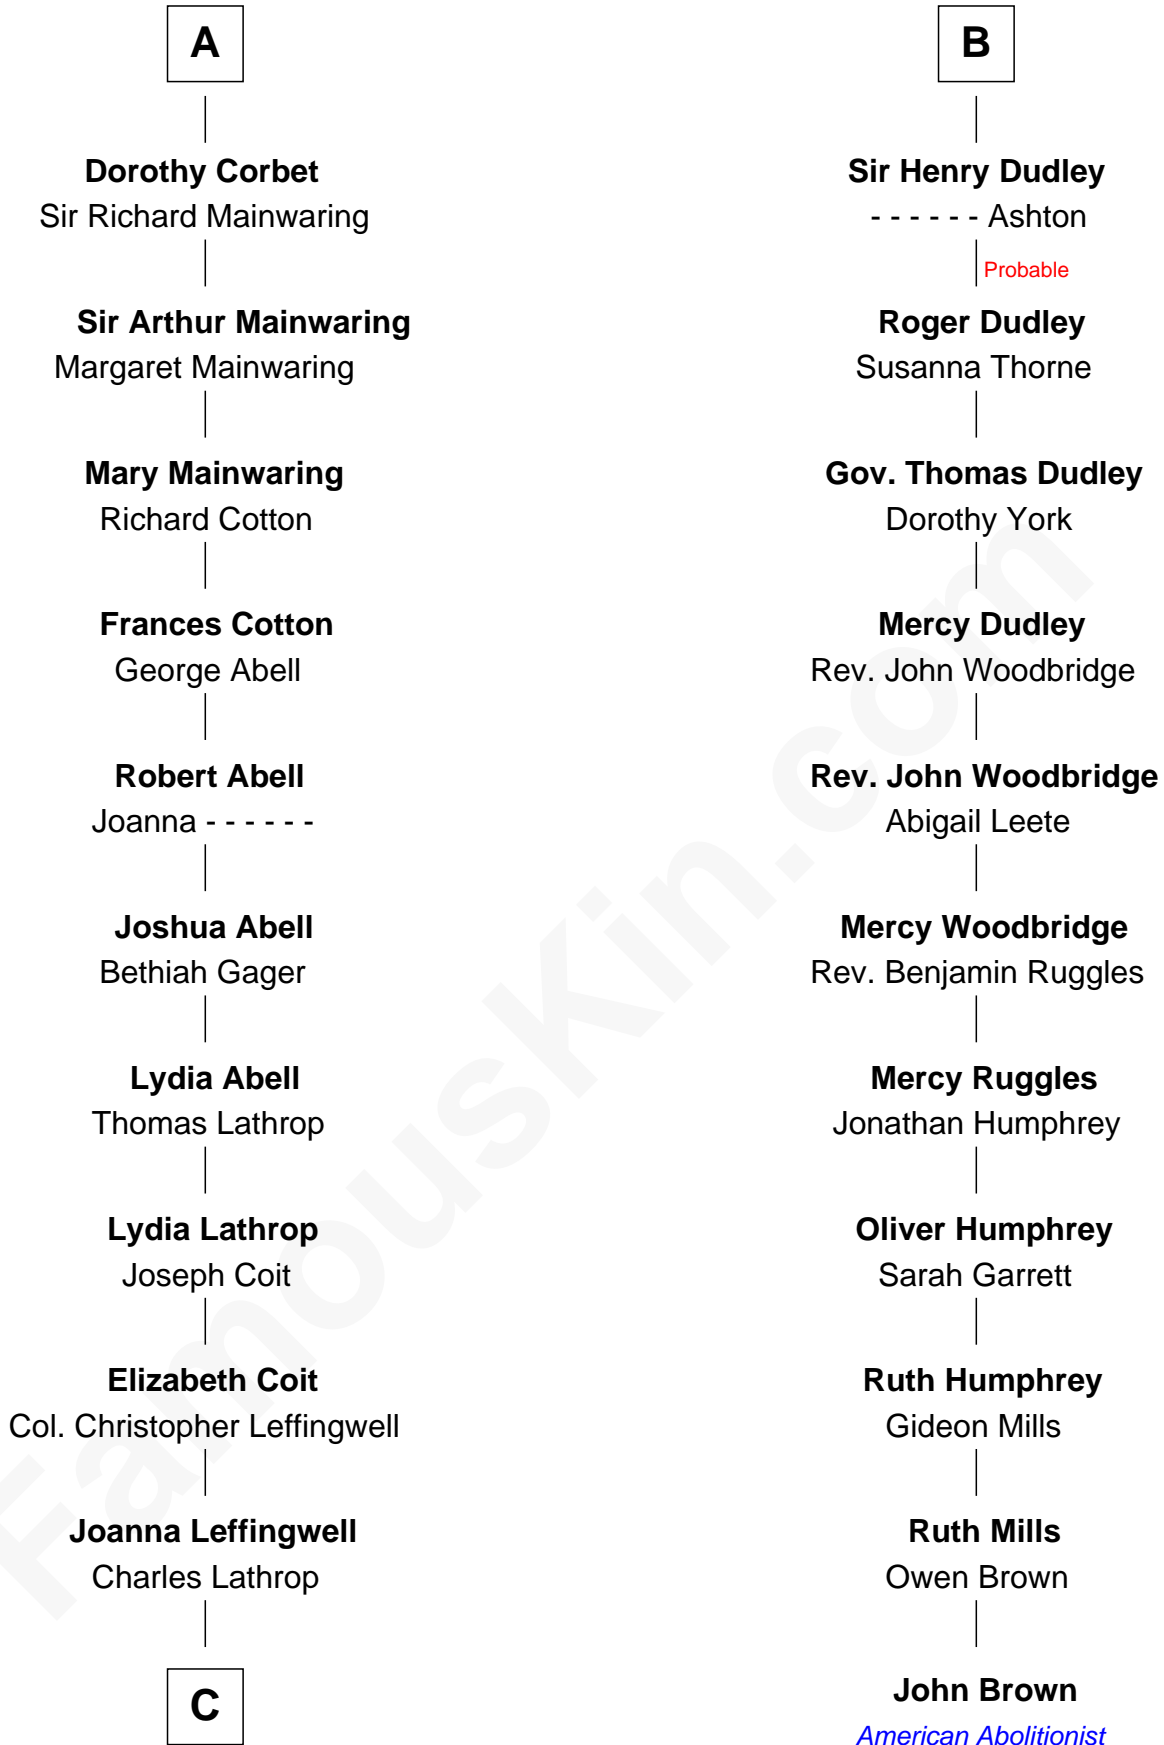

FamousKin.com

Relationship Chart of

John Foster Dulles

52nd U.S. Secretary of State

17th cousin 3 times removed of

John Brown

American Abolitionist

Ralph de Stafford

Beatrice de Stafford

Thomas de Ros

Margaret de Ros

Sir Reynold Grey

Margaret Grey

Sir William Bonville

William Bonville

Elizabeth Harington

William Bonville

Katherine Neville

Cecily Bonville

Thomas Grey

Cecily Grey

Sir John Sutton

B

C

—
Harriet Wadsworth Lathrop

Rev. Miron Winslow

—
Harriet Lathrop Winslow

Rev. John Welsh Dulles

—
Allen Macy Dulles

Edith Foster

—
John Foster Dulles

52nd U.S. Secretary of State