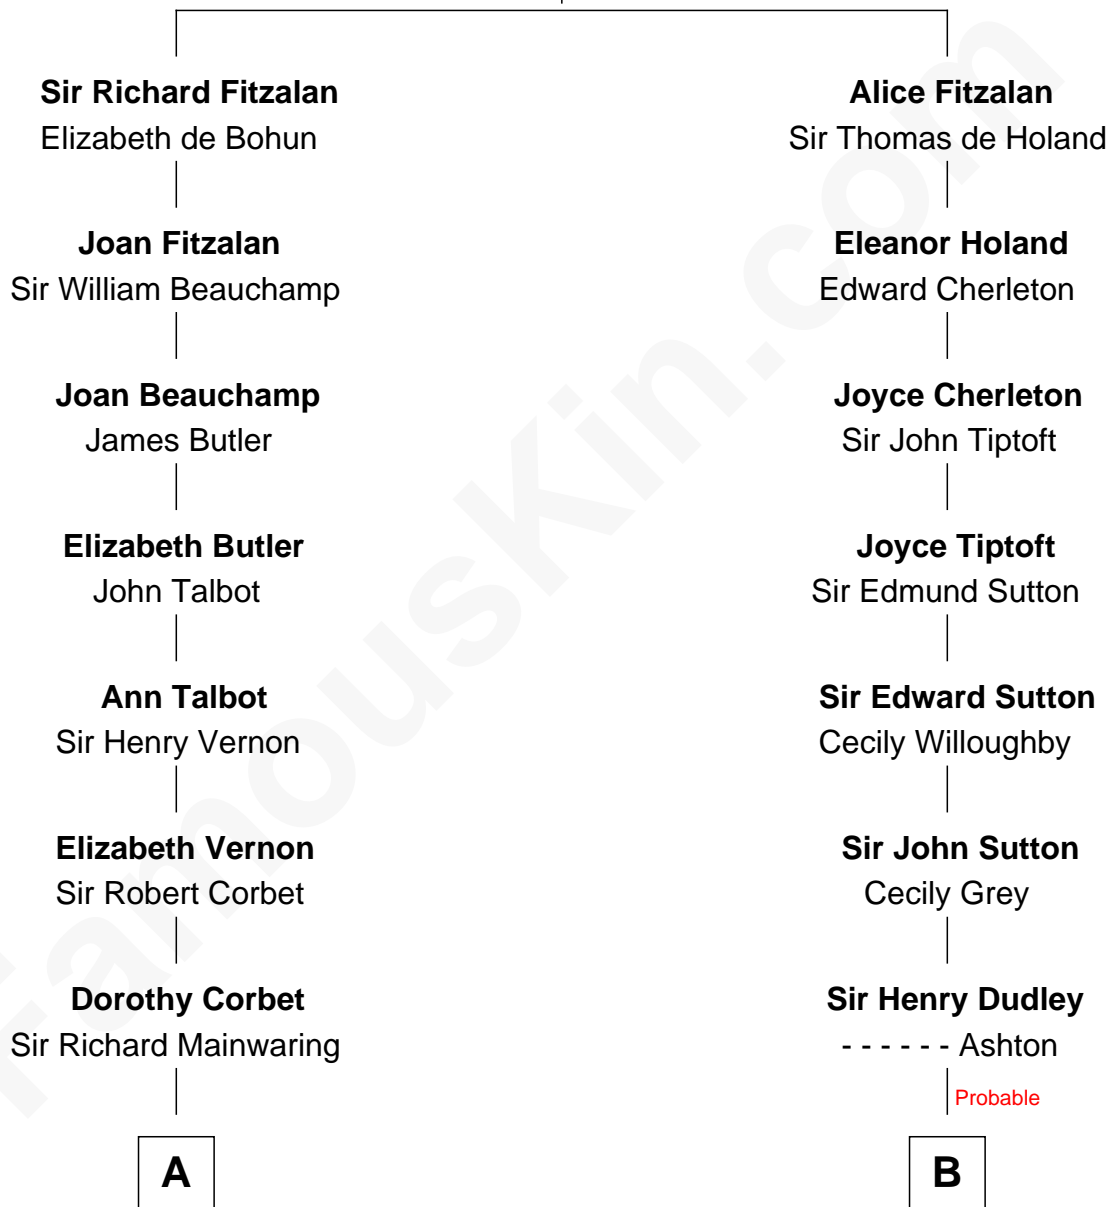

FamousKin.com Relationship Chart of

John Foster Dulles

52nd U.S. Secretary of State

16th cousin 3 times removed of

John Brown

American Abolitionist

Richard Fitzalan
Eleanor Plantagenet

C

—
Harriet Lathrop Winslow

Rev. John Welsh Dulles

—
Allen Macy Dulles

Edith Foster

—
John Foster Dulles

52nd U.S. Secretary of State

FamousKin.com