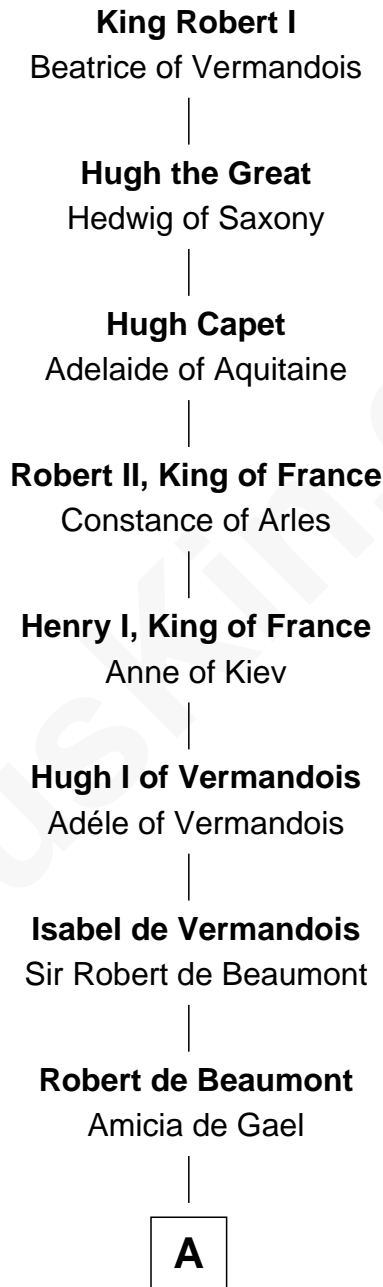

FamousKin.com Relationship Chart of

John Foster Dulles

52nd U.S. Secretary of State

29th Great-grandson of

King Robert I

King of France

A

Robert de Beaumont
Petronella de Grantmesnil

Margaret de Beaumont
Sir Saher IV de Quincy

Sir Roger de Quincy
Helen of Galloway

Margaret de Quincy
Sir William de Ferrers

Joan de Ferrers
Sir Thomas de Berkeley

Sir Maurice de Berkeley
Eve la Zouche

Thomas de Berkeley
Katherine de Clyvedon

Charles Lathrop

C

C

—
Harriet Wadsworth Lathrop

Rev. Miron Winslow

—
Harriet Lathrop Winslow

Rev. John Welsh Dulles

—
Allen Macy Dulles