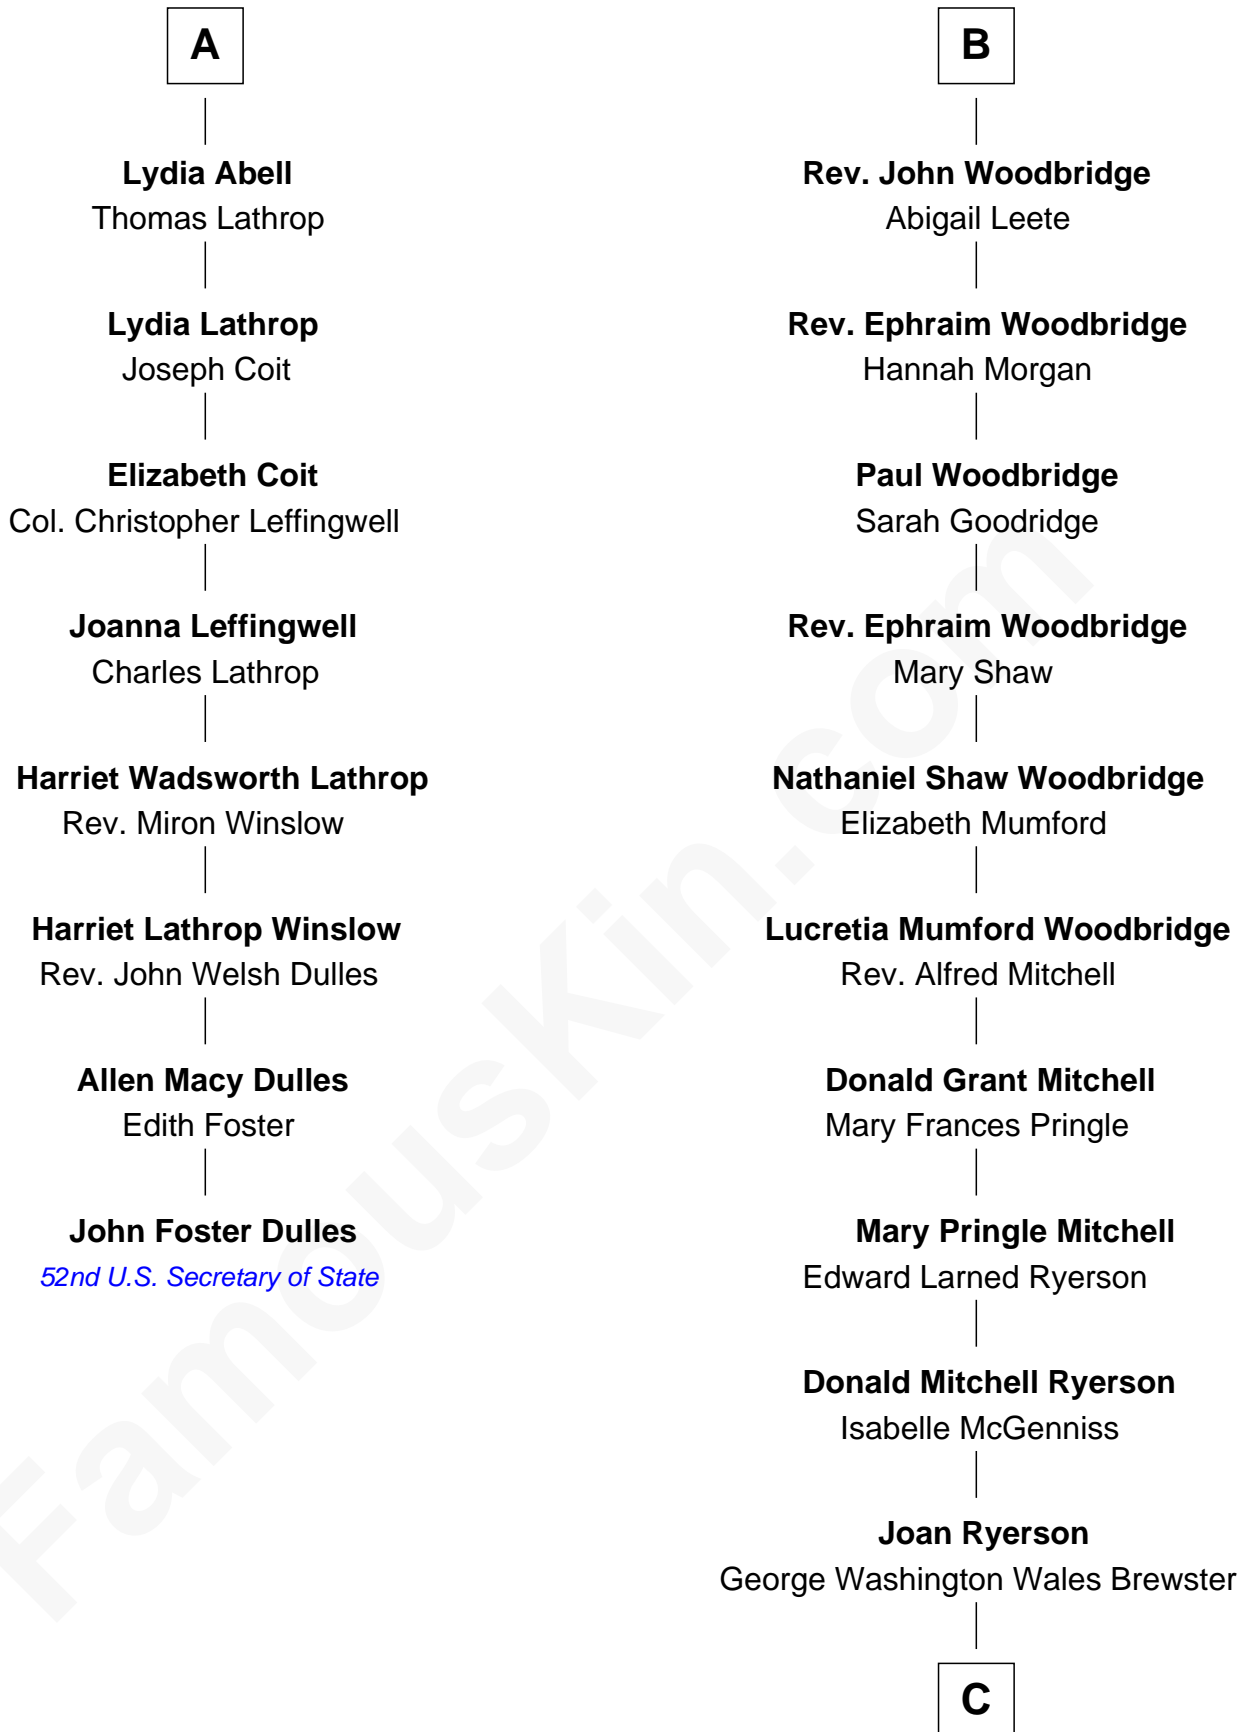

FamousKin.com Relationship Chart of

John Foster Dulles

52nd U.S. Secretary of State

14th cousin 4 times removed of

Paget Brewster

TV Actress

Sir John Sutton
Elizabeth Berkeley

Jane Sutton
Thomas Mainwaring

Cecily Mainwaring
John Cotton

Sir George Cotton
Mary Onley

Richard Cotton
Mary Mainwaring

Frances Cotton
George Abell

Robert Abell
Joanna -----

Joshua Abell
Bethiah Gager

A

Sir Edmund Sutton
Joyce Tiptoft

Sir Edward Sutton
Cecily Willoughby

Sir John Sutton
Cecily Grey

Sir Henry Dudley
----- Ashton
Probable

Roger Dudley
Susanna Thorne

Gov. Thomas Dudley
Dorothy York

Mercy Dudley
Rev. John Woodbridge

B

C

Galen Brewster
Hathaway Tew

Paget Brewster
TV Actress

FamousKin.com