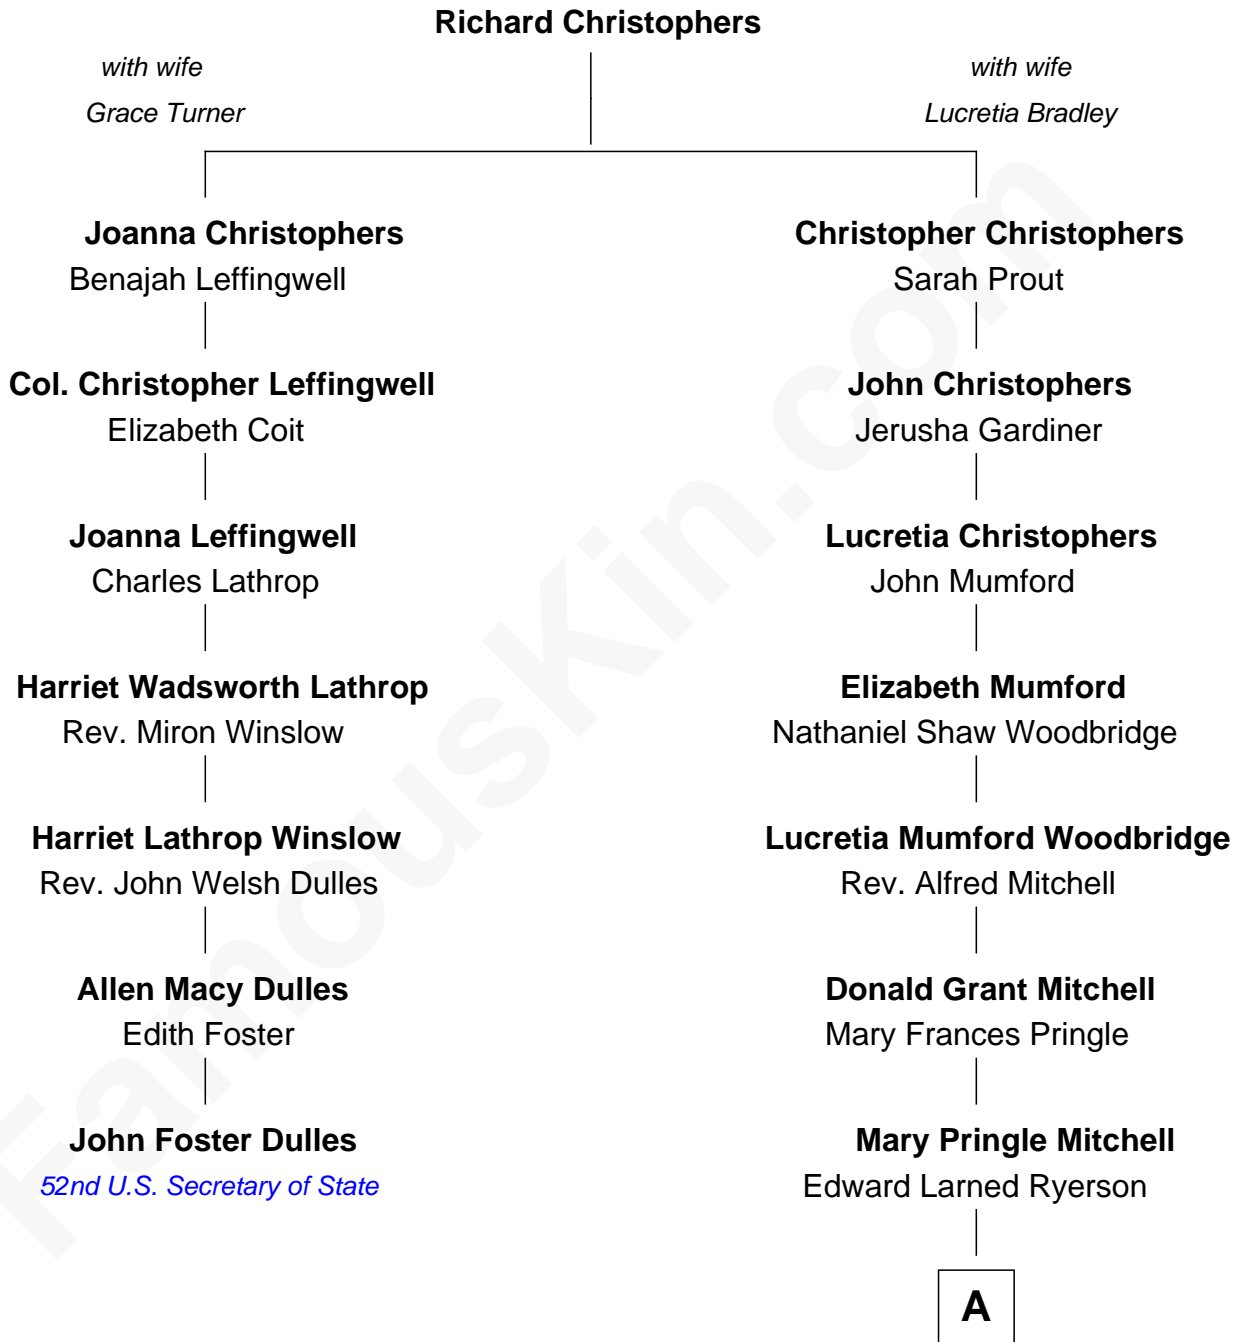

FamousKin.com Relationship Chart of

John Foster Dulles

52nd U.S. Secretary of State

6th cousin 4 times removed of

Paget Brewster

TV Actress

A

Donald Mitchell Ryerson

Isabelle McGenniss

Joan Ryerson

George Washington Wales Brewster

Galen Brewster

Hathaway Tew

Paget Brewster

TV Actress