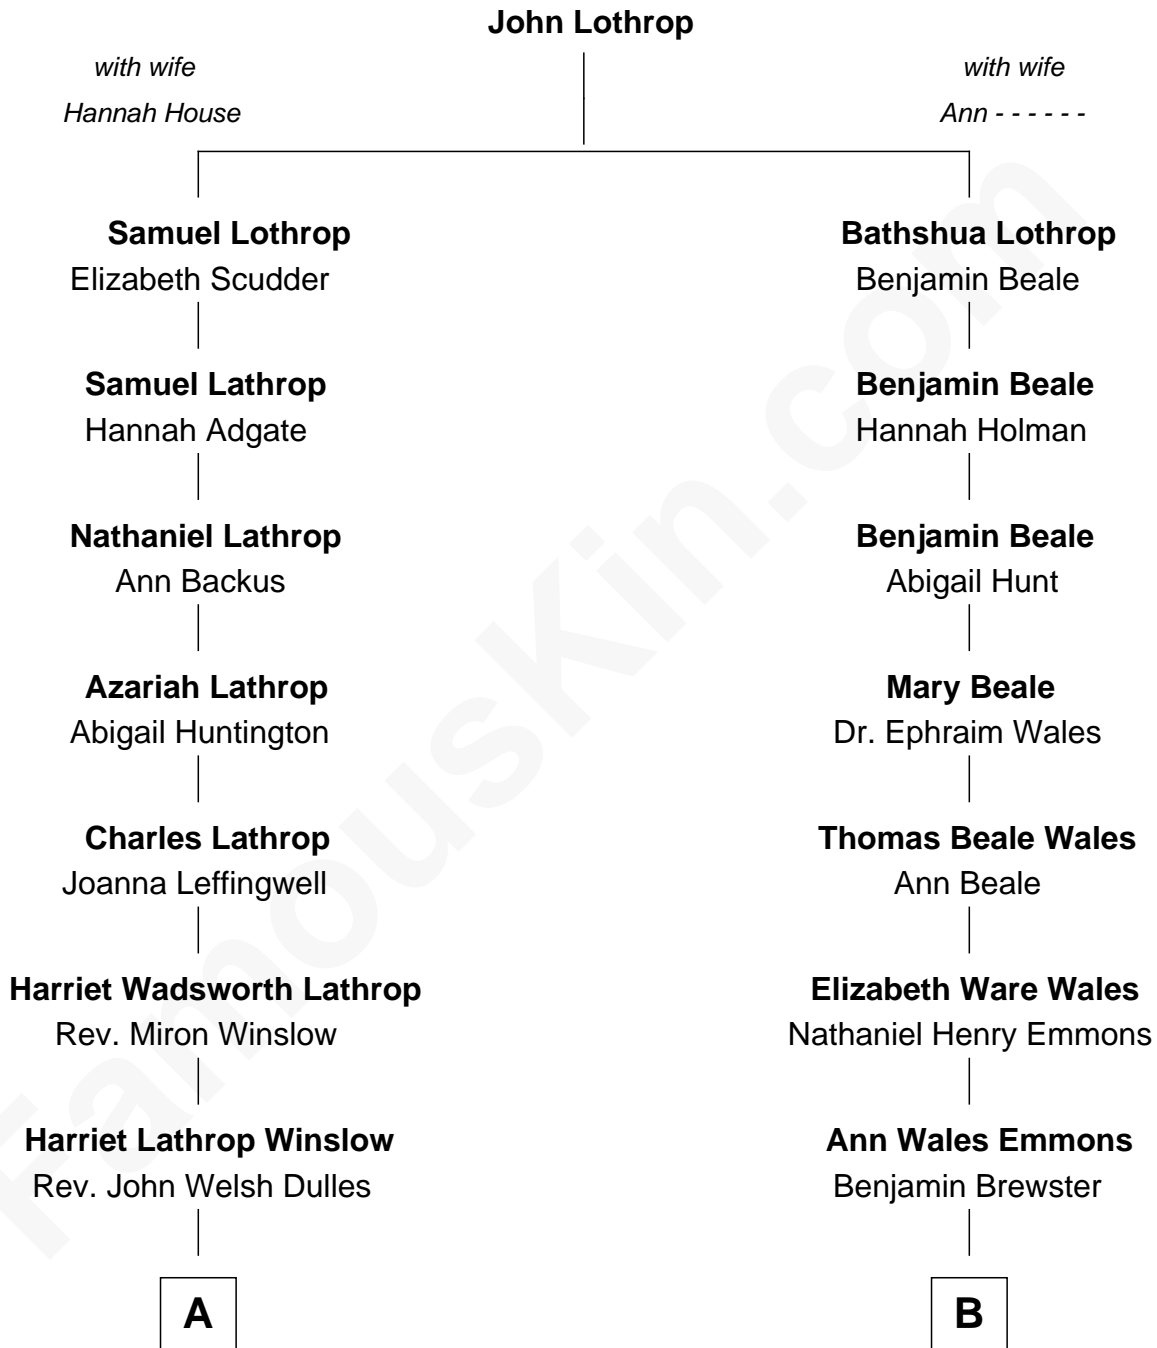

FamousKin.com

Relationship Chart of

John Foster Dulles

52nd U.S. Secretary of State

8th cousin 2 times removed of

Paget Brewster

TV Actress

A

Allen Macy Dulles

Edith Foster

John Foster Dulles

52nd U.S. Secretary of State

B

Dr. George Washington Wales Brewster

Ellen Mackenzie Hodge

George Washington Wales Brewster