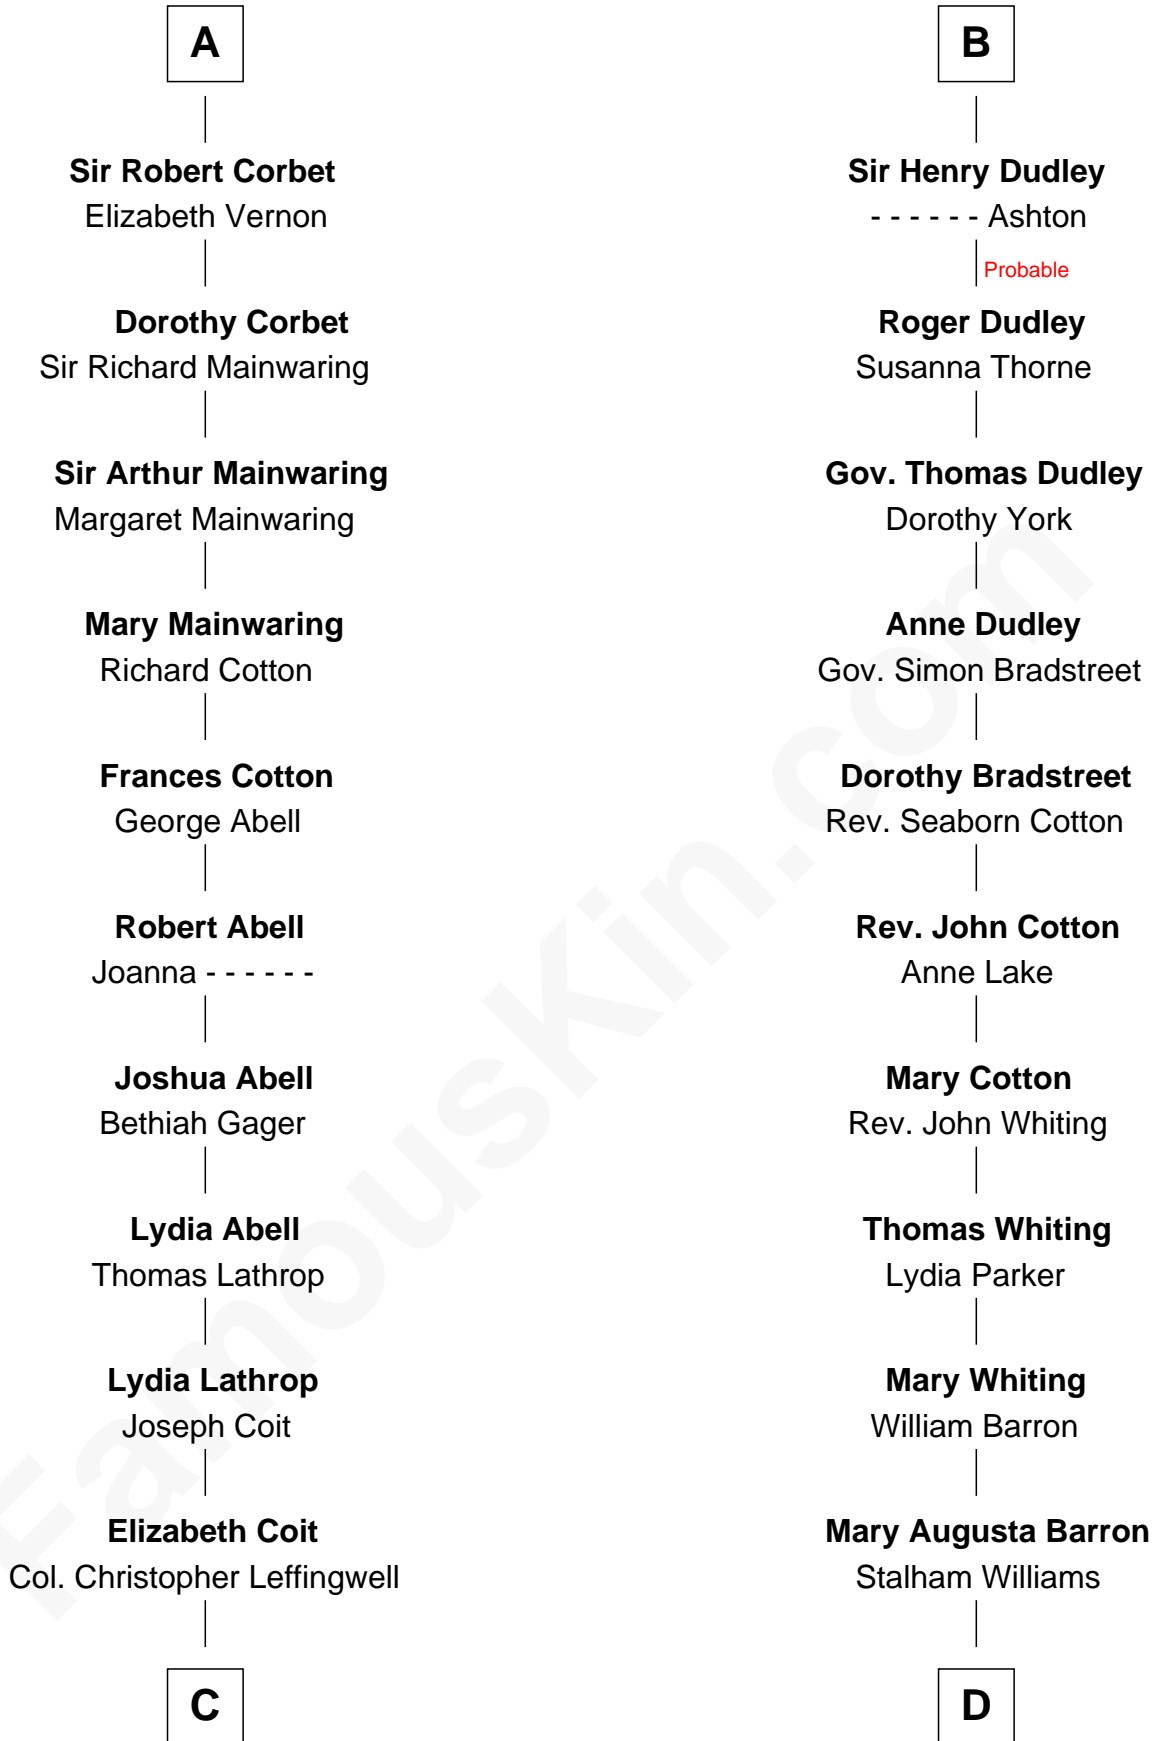

# FamousKin.com Relationship Chart of

**John Foster Dulles**

*52nd U.S. Secretary of State*

19th cousin 2 times removed of

**James Sherman**

*27th U.S. Vice-President*

**C**

**Joanna Leffingwell**

Charles Lathrop

**Harriet Wadsworth Lathrop**

Rev. Miron Winslow

**Harriet Lathrop Winslow**

Rev. John Welsh Dulles

**Allen Macy Dulles**

Edith Foster

**John Foster Dulles**

*52nd U.S. Secretary of State*

**D**

**Frances Lucretia Williams**

Richard Winslow Sherman

**Mary Frances Sherman**

Richard Updike Sherman

**James Sherman**

*27th U.S. Vice-President*