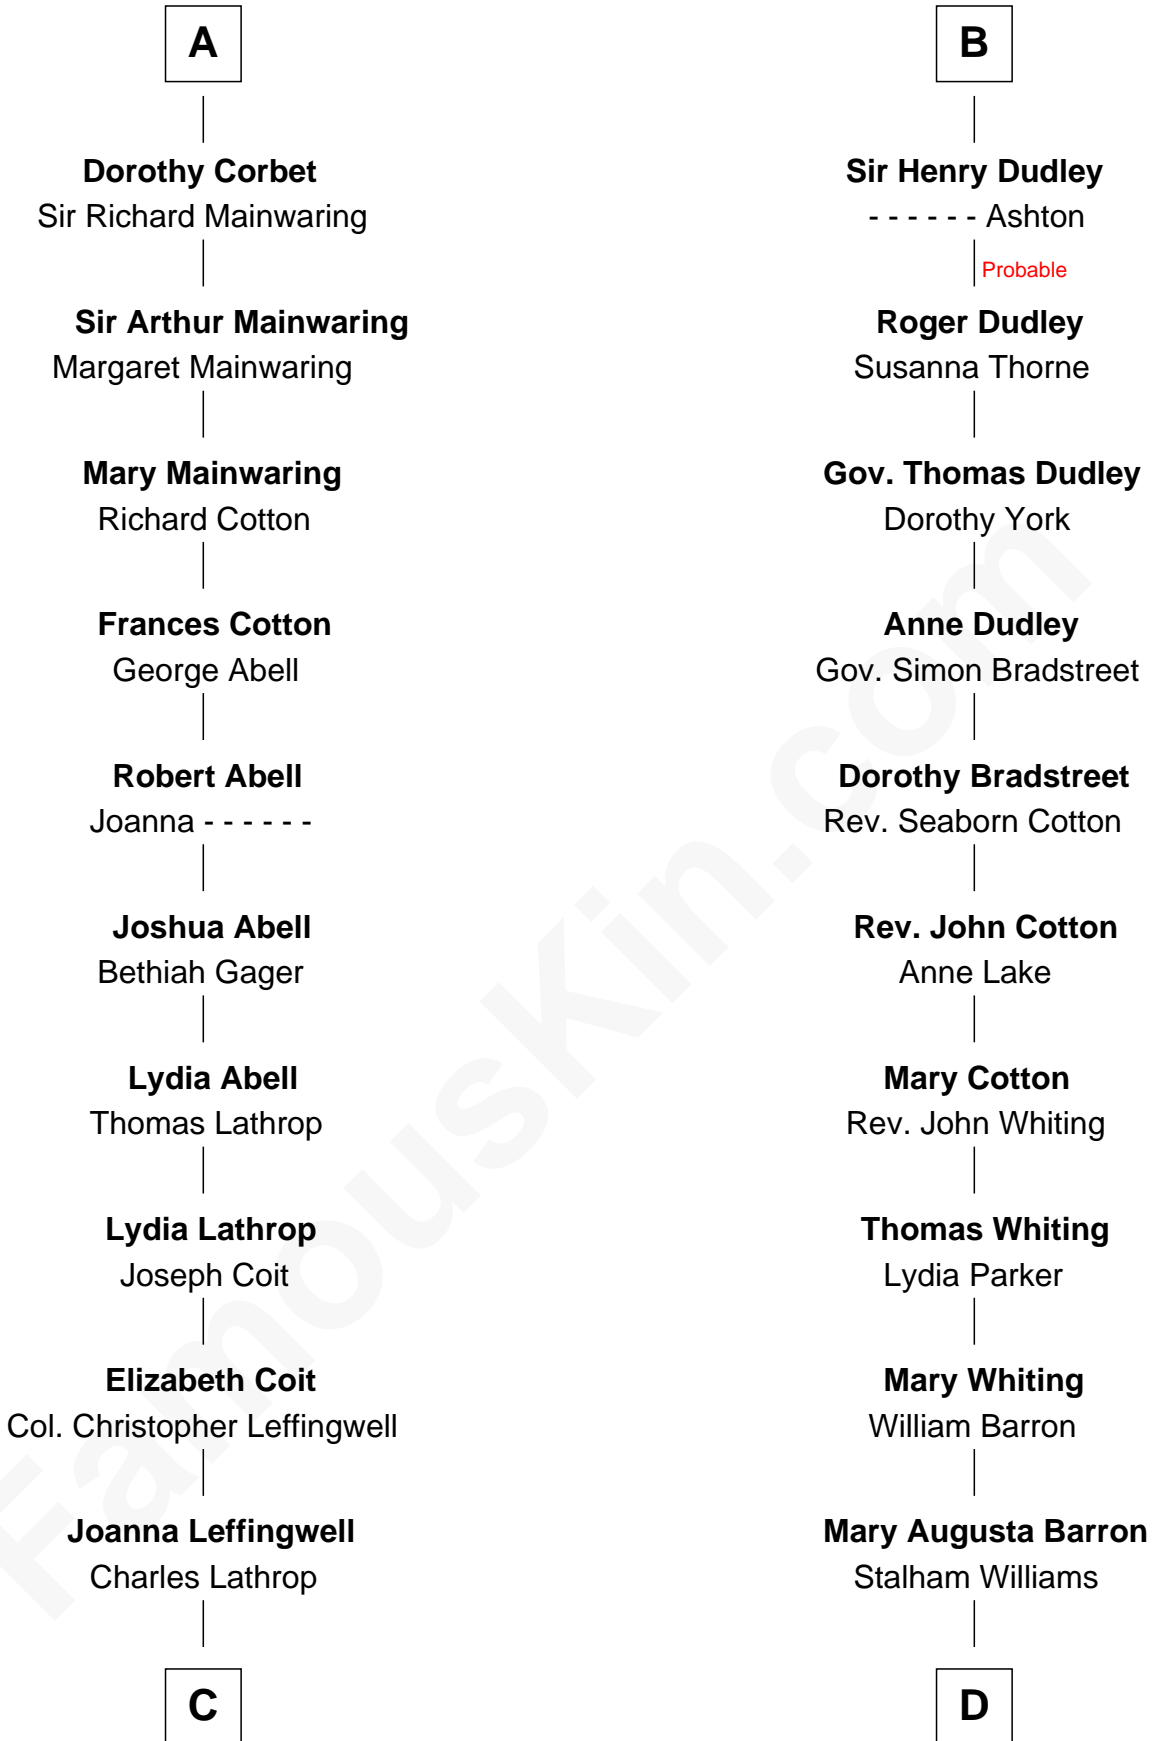

FamousKin.com Relationship Chart of

John Foster Dulles

52nd U.S. Secretary of State

19th cousin 1 time removed of

James Sherman

27th U.S. Vice-President

C

Harriet Wadsworth Lathrop

Rev. Miron Winslow

Harriet Lathrop Winslow

Rev. John Welsh Dulles

Allen Macy Dulles

Edith Foster

John Foster Dulles

52nd U.S. Secretary of State

D