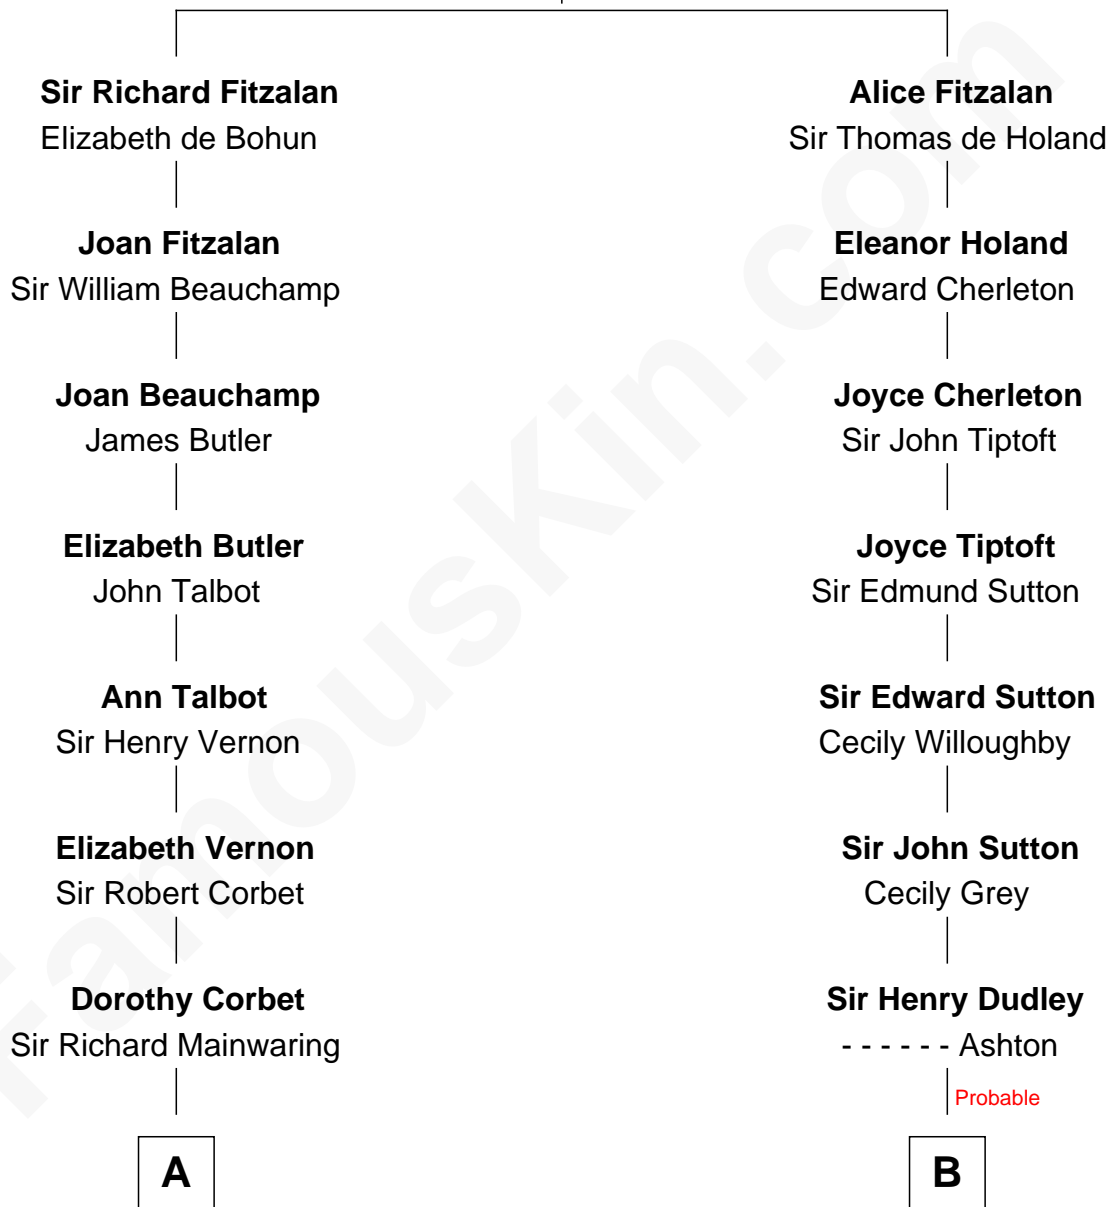

# FamousKin.com Relationship Chart of

**John Foster Dulles**

*52nd U.S. Secretary of State*

18th cousin 1 time removed of

**James Sherman**

*27th U.S. Vice-President*

**Richard Fitzalan**  
Eleanor Plantagenet

**C**

**Harriet Lathrop Winslow**  
Rev. John Welsh Dulles

**Allen Macy Dulles**  
Edith Foster

**John Foster Dulles**  
*52nd U.S. Secretary of State*

**D**

**Mary Frances Sherman**  
Richard Updike Sherman

**James Sherman**  
*27th U.S. Vice-President*

FamousKin.com