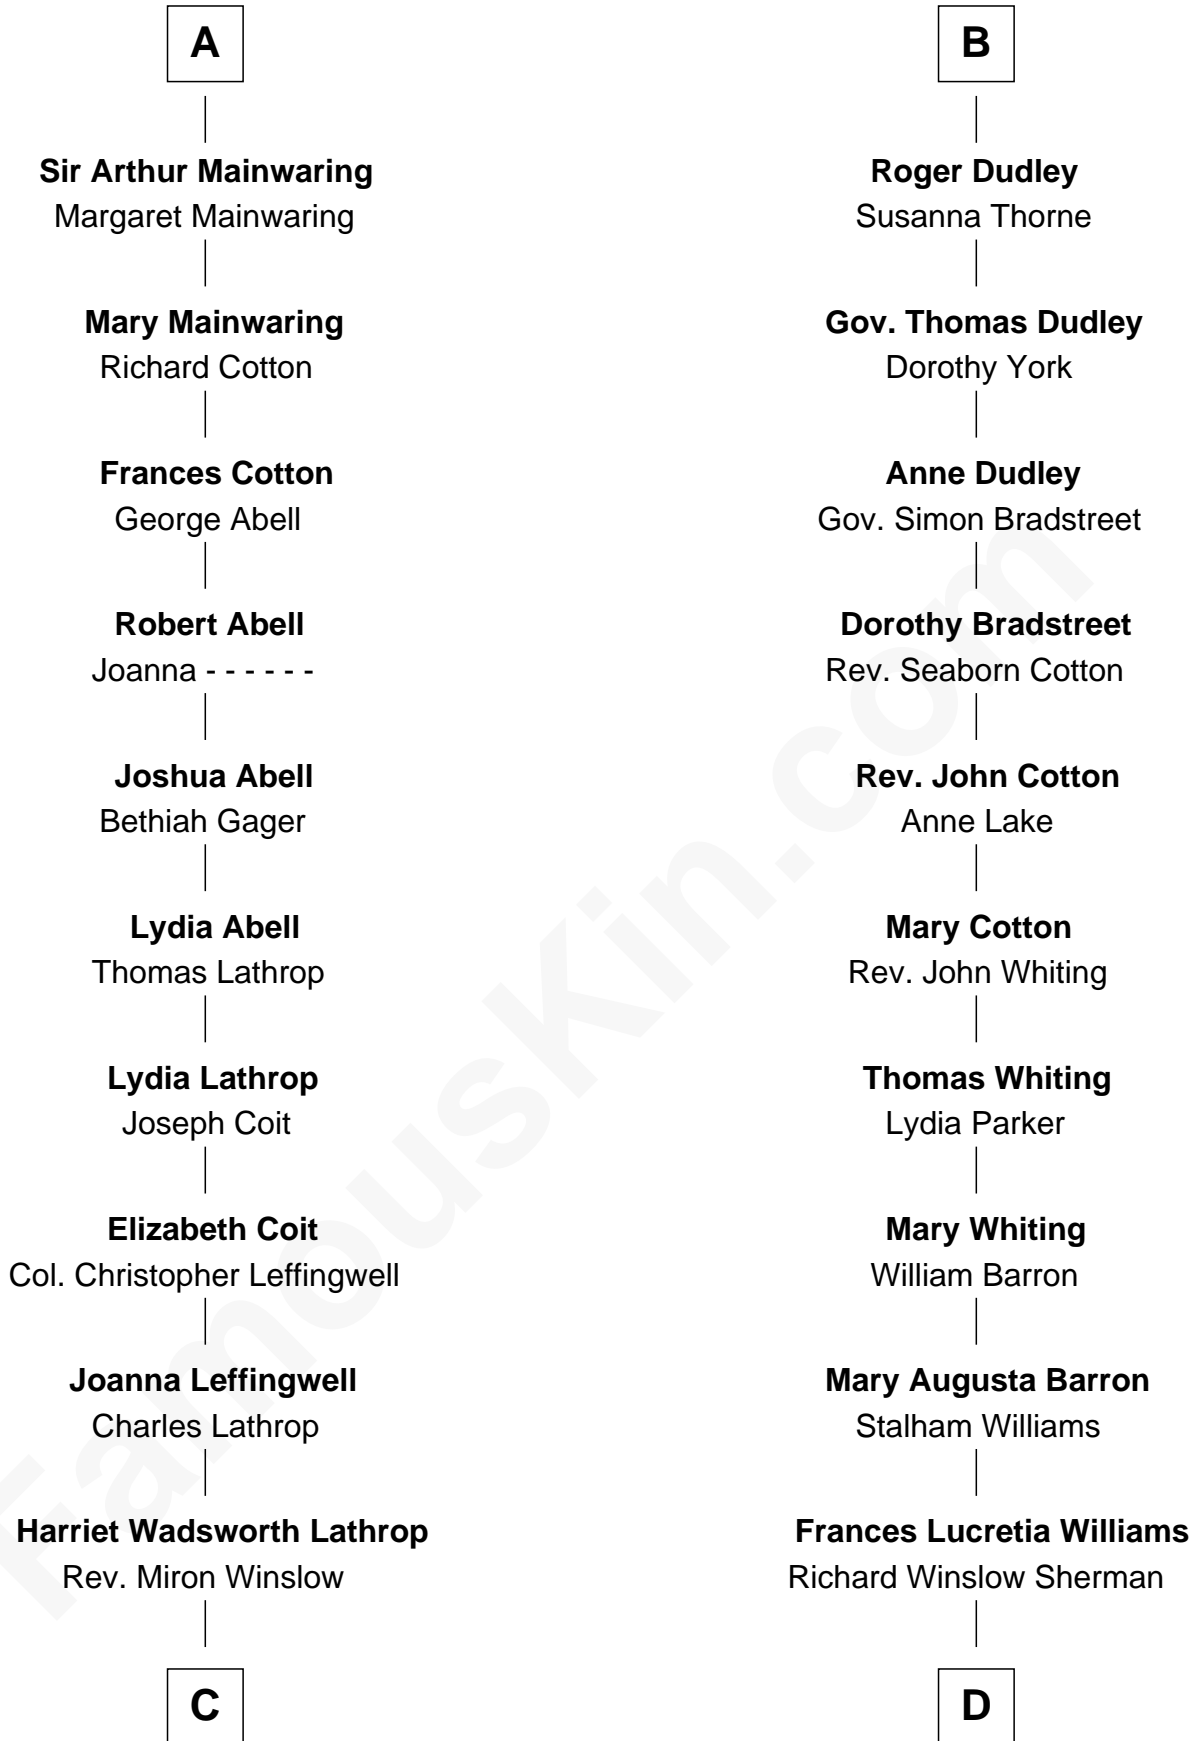

# FamousKin.com Relationship Chart of

**John Foster Dulles**

*52nd U.S. Secretary of State*

18th cousin 1 time removed of

**James Sherman**

*27th U.S. Vice-President*

**Richard Fitzalan**  
Eleanor Plantagenet