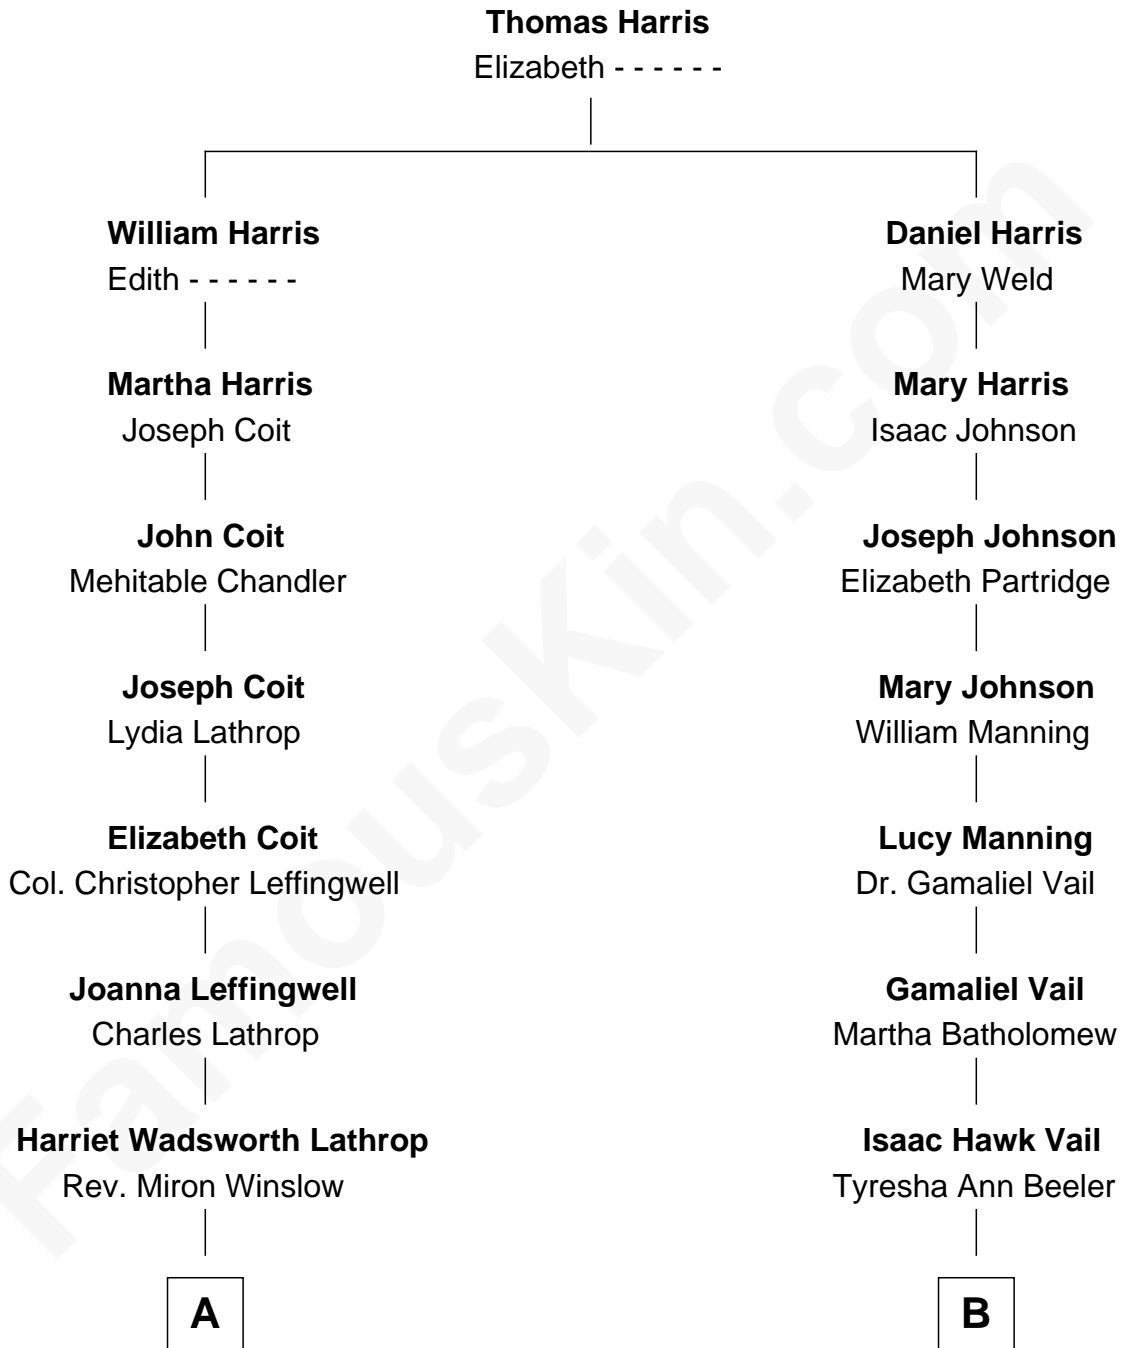

FamousKin.com Relationship Chart of

John Foster Dulles

52nd U.S. Secretary of State

9th cousin 1 time removed of

Marie Osmond

Singer, Actress and Doll Designer

A

Harriet Lathrop Winslow
Rev. John Welsh Dulles

Allen Macy Dulles
Edith Foster

John Foster Dulles
52nd U.S. Secretary of State

B

Martha Tyresha Vail
Thomas Lorenzo Van Noy

Agnes LaVerna Van Noy
Rulon Osmond

George Viril Osmond
Olive May Davis

Marie Osmond
Singer, Actress and Doll Designer