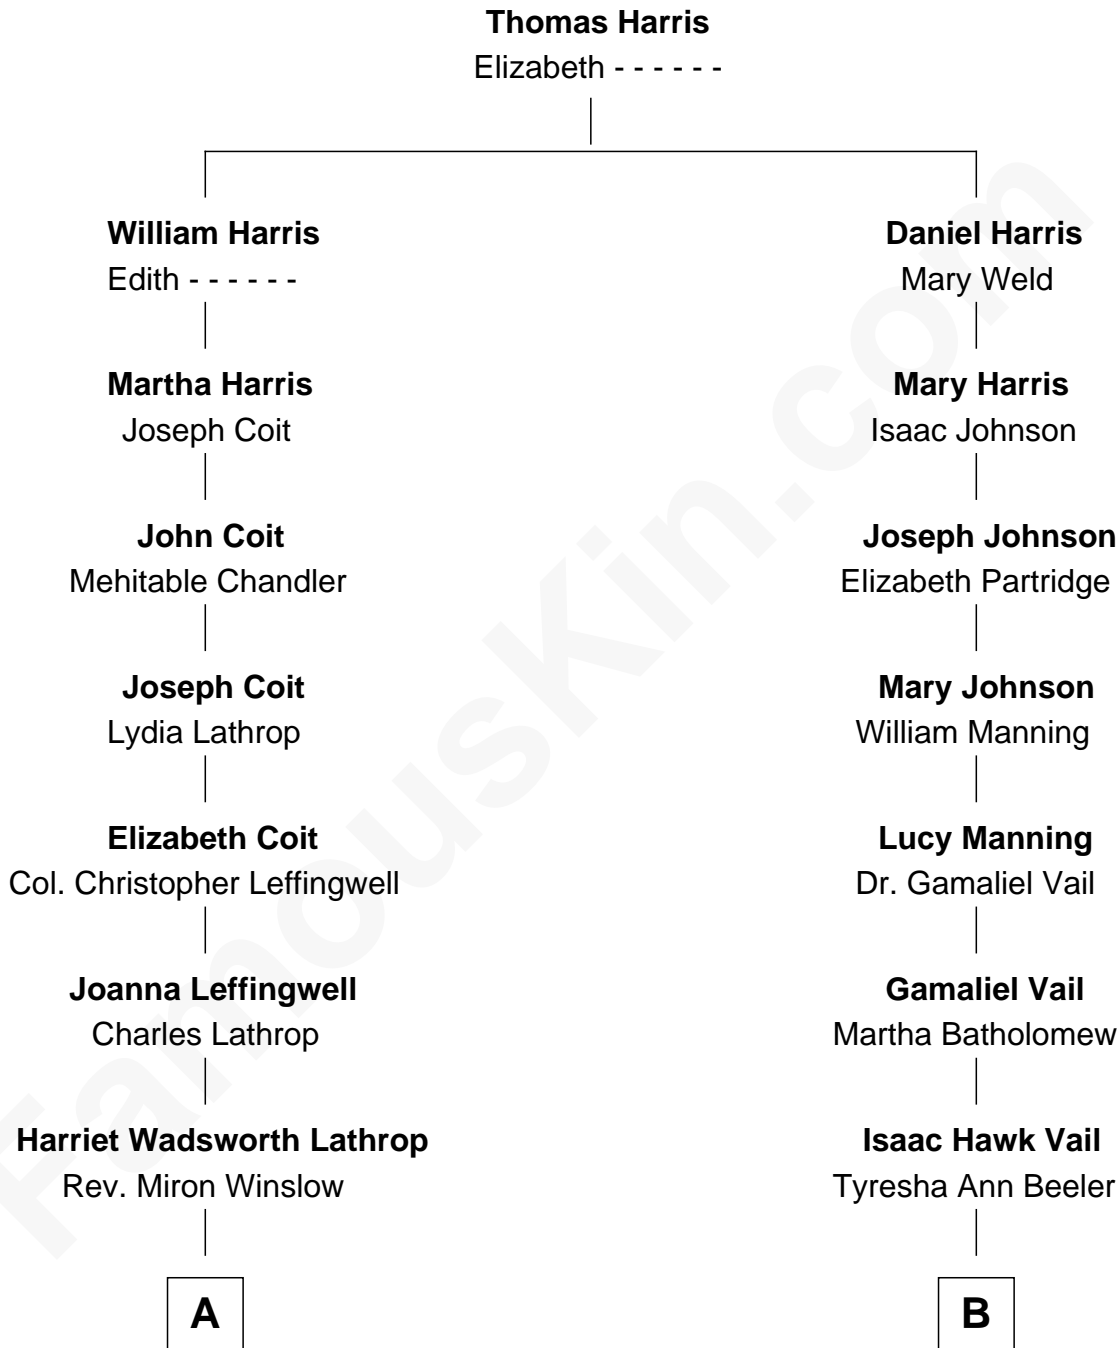

FamousKin.com Relationship Chart of

John Foster Dulles

52nd U.S. Secretary of State

9th cousin 1 time removed of

Donny Osmond

Singer, Actor and Dancer

A

Harriet Lathrop Winslow
Rev. John Welsh Dulles

Allen Macy Dulles
Edith Foster

John Foster Dulles
52nd U.S. Secretary of State

B

Martha Tyresha Vail
Thomas Lorenzo Van Noy

Agnes LaVerna Van Noy
Rulon Osmond

George Virl Osmond
Olive May Davis

Donny Osmond
Singer, Actor and Dancer