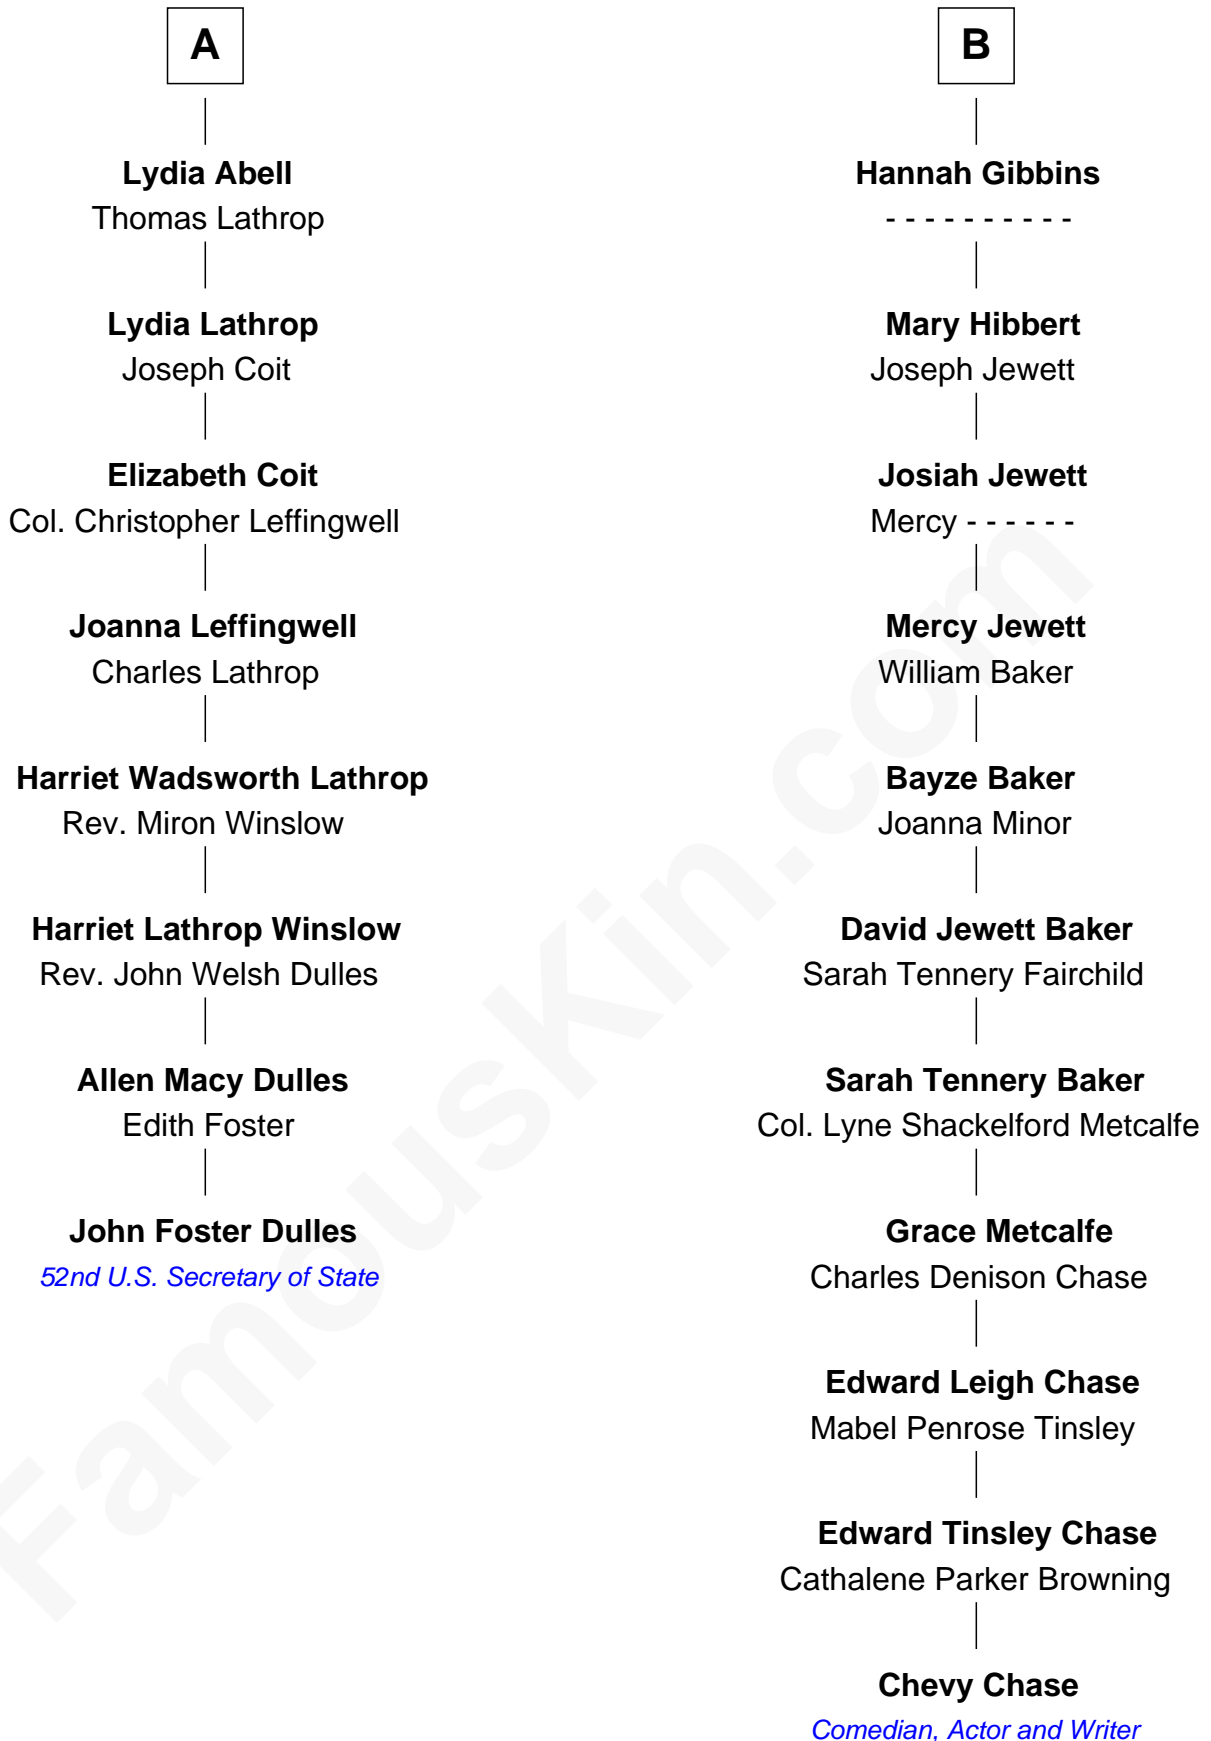

FamousKin.com Relationship Chart of

John Foster Dulles

52nd U.S. Secretary of State

14th cousin 3 times removed of

Chevy Chase

Comedian, Actor and Writer

Sir John Sutton
Elizabeth Berkeley

Jane Sutton
Thomas Mainwaring

Cecily Mainwaring
John Cotton

Sir George Cotton
Mary Onley

Richard Cotton
Mary Mainwaring

Frances Cotton
George Abell

Robert Abell
Joanna - - - - -

Joshua Abell
Bethiah Gager

A

Eleanor Sutton
Sir Henry Beaumont

Constance Beaumont
John Mytton

Joyce Mytton
John Harpersfield

Edward Harpersfield alias Mytton
Anne Skrimshire

Katherine Mytton
Roger Marshall

Elizabeth Marshall
Thomas Lewis

Judith Lewis
James Gibbins

B

Chevy Chase photo by [Alan Light](#) (CC BY 2.0)