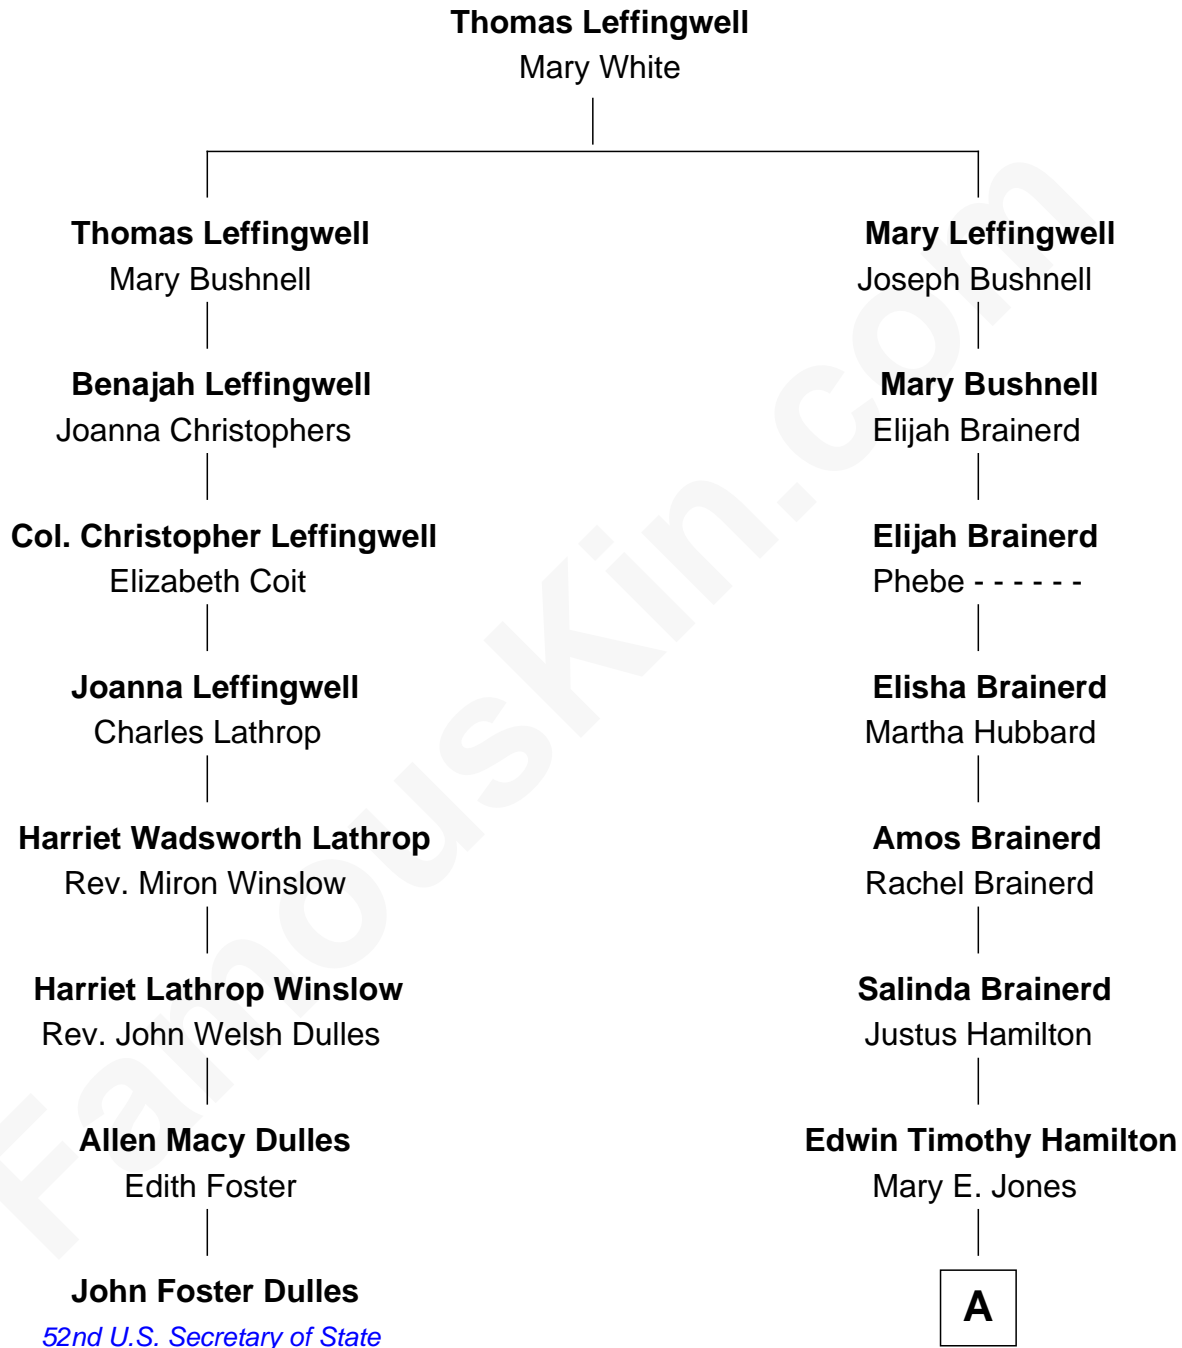

FamousKin.com Relationship Chart of

John Foster Dulles

52nd U.S. Secretary of State

7th cousin 1 time removed of

Margaret Hamilton

Wicked Witch of the West in The Wizard of Oz

A

|
Walter J. Hamilton

Mary Jane Adams

|
Margaret Hamilton

Wicked Witch of the West

FamousKin.com