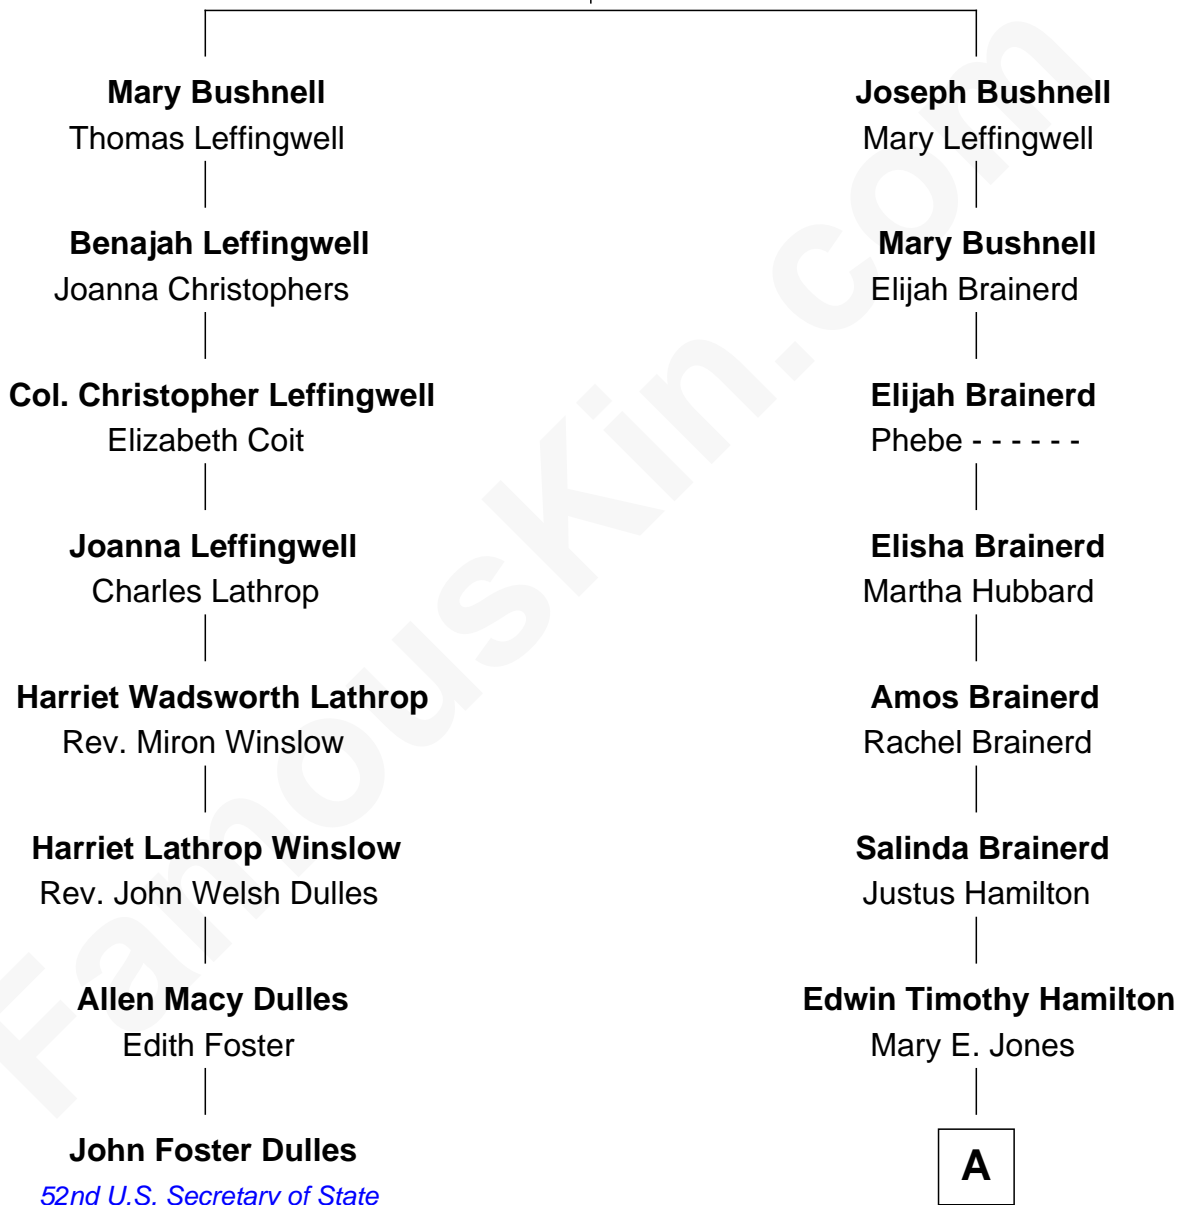

FamousKin.com Relationship Chart of

John Foster Dulles

52nd U.S. Secretary of State

7th cousin 1 time removed of

Margaret Hamilton

Wicked Witch of the West in The Wizard of OZ

Richard Bushnell

Mary Marvin

A

|
Walter J. Hamilton

Mary Jane Adams

|
Margaret Hamilton

Wicked Witch of the West

FamousKin.com