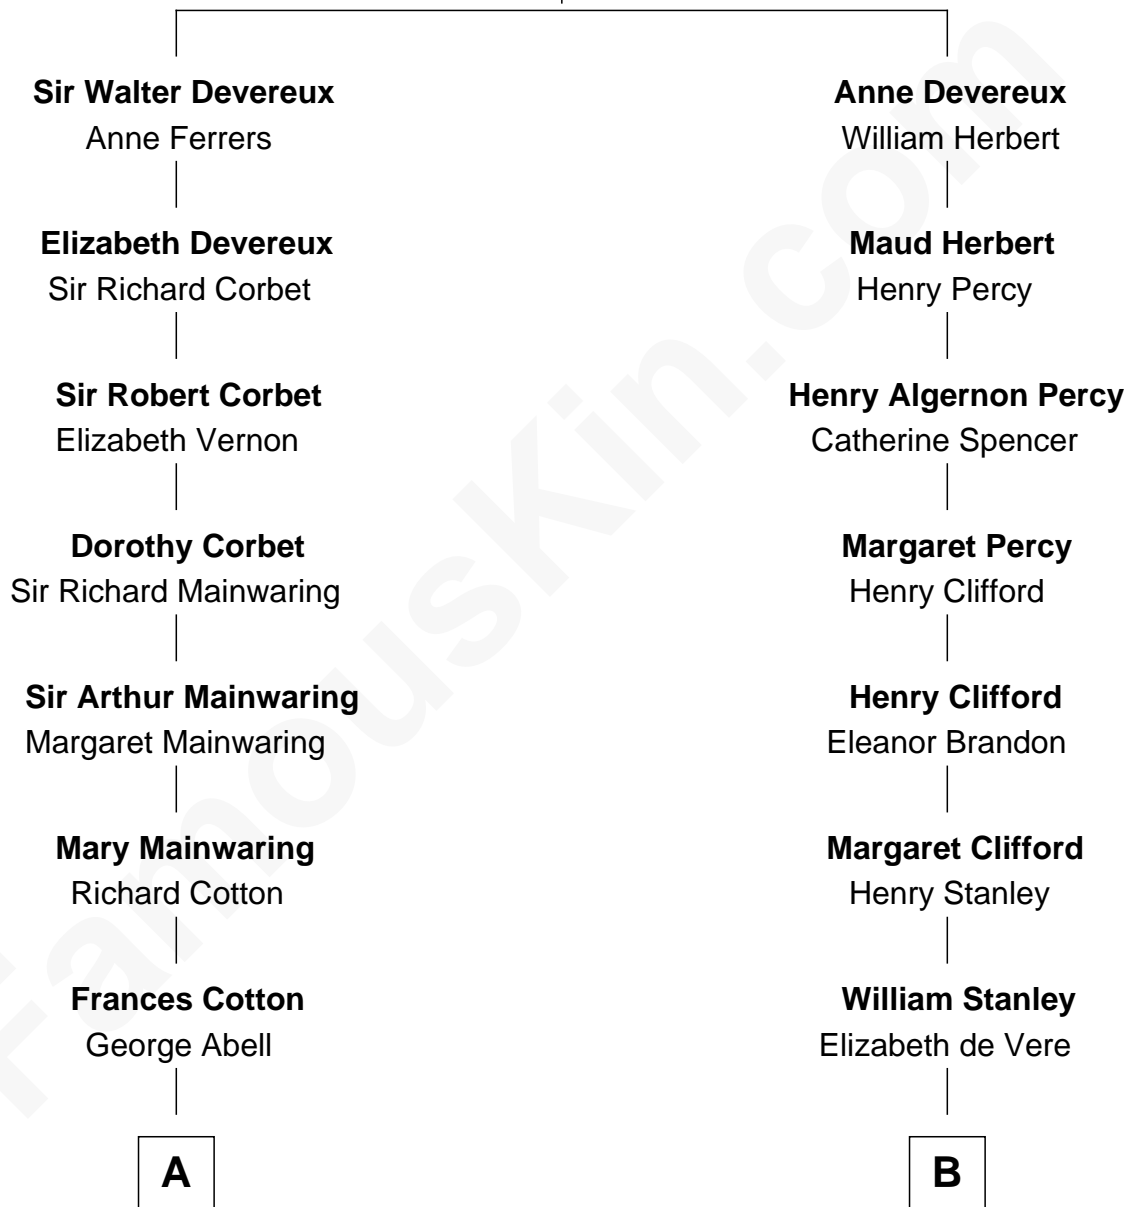

FamousKin.com Relationship Chart of

John Foster Dulles

52nd U.S. Secretary of State

16th cousin 2 times removed of

Guy Ritchie

British Filmmaker

Sir Walter Devereux

Elizabeth Merbery

C

John Vivian Ritchie
Amber Mary Parkinson

Guy Ritchie
British Filmmaker

FamousKin.com