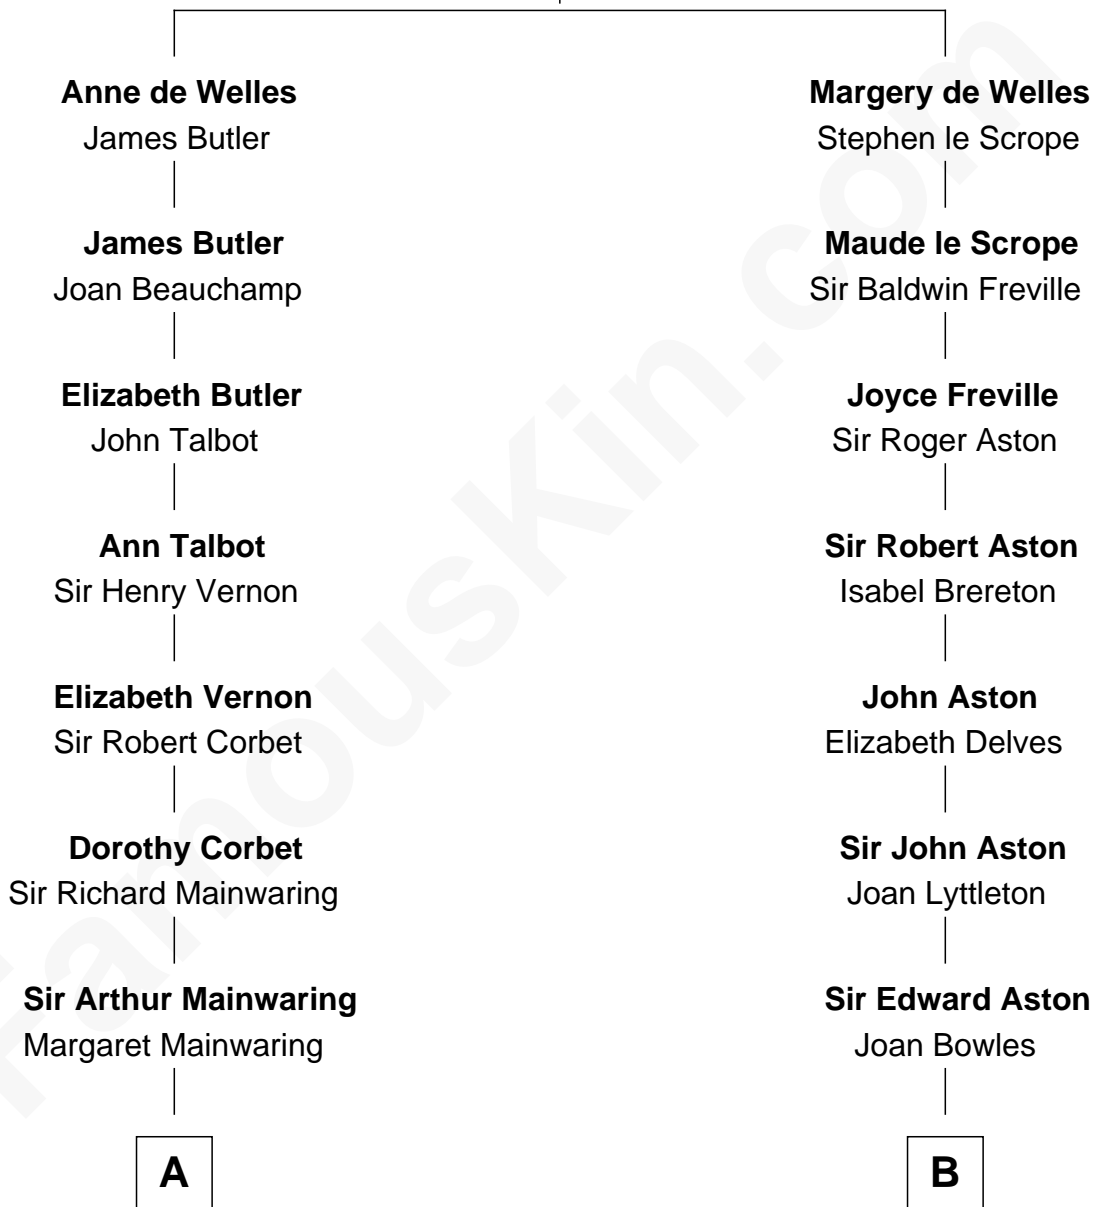

FamousKin.com Relationship Chart of

John Foster Dulles

52nd U.S. Secretary of State

18th cousin 3 times removed of

Guy Ritchie

British Filmmaker

John de Welles

Maud de Roos

C

Allen Macy Dulles

Edith Foster

John Foster Dulles

52nd U.S. Secretary of State

D

Frederica Crofton

Hubert McLaughlin