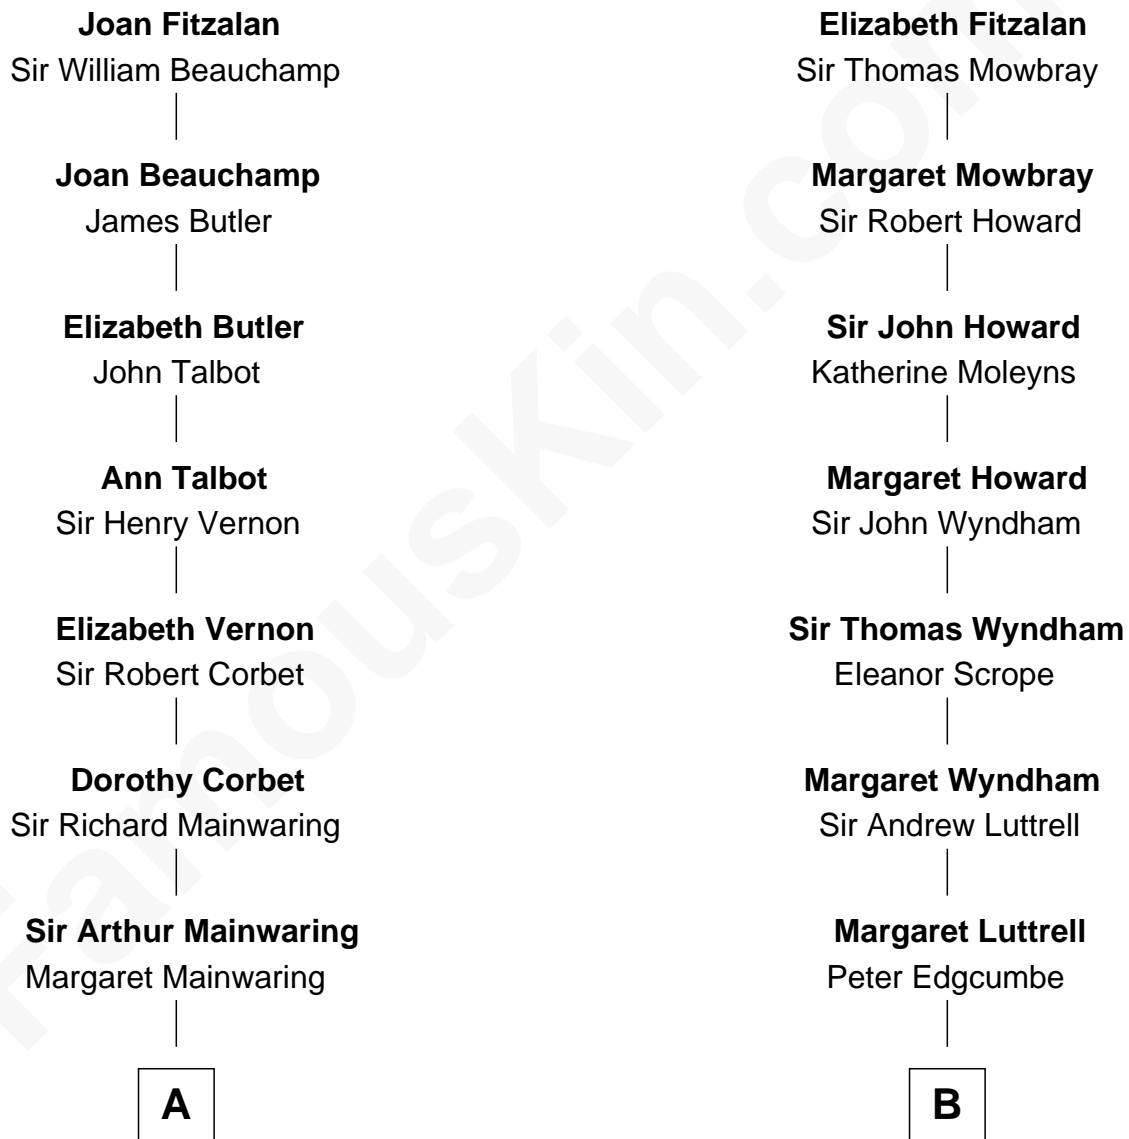

# FamousKin.com Relationship Chart of

**John Foster Dulles**

*52nd U.S. Secretary of State*

18th cousin 1 time removed of

**Guy Ritchie**

*British Filmmaker*

**Sir Richard Fitzalan**

Elizabeth de Bohun

**C**

**Allen Macy Dulles**

Edith Foster

**John Foster Dulles**

*52nd U.S. Secretary of State*

**D**

**Doris Margaretta McLaughlin**

Stuart John Ritchie