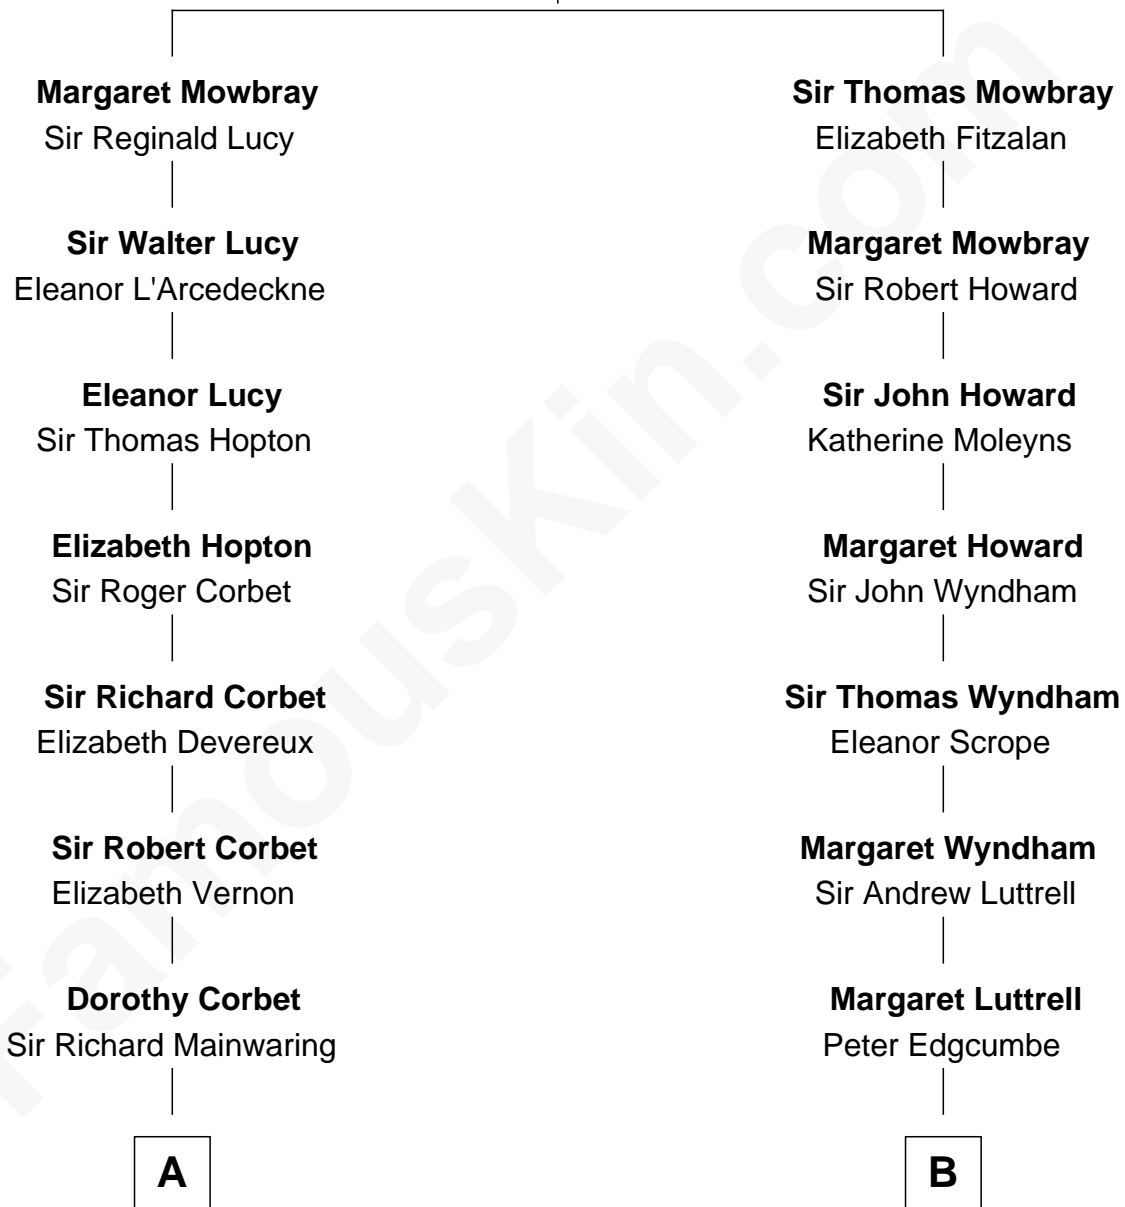

FamousKin.com

Relationship Chart of

John Foster Dulles

52nd U.S. Secretary of State

19th cousin of

Guy Ritchie

British Filmmaker

John de Mowbray
Elizabeth de Segrave

C

Harriet Lathrop Winslow
Rev. John Welsh Dulles

Allen Macy Dulles
Edith Foster

John Foster Dulles
52nd U.S. Secretary of State

D

Doris Margaretta McLaughlin
Stuart John Ritchie

John Vivian Ritchie
Amber Mary Parkinson