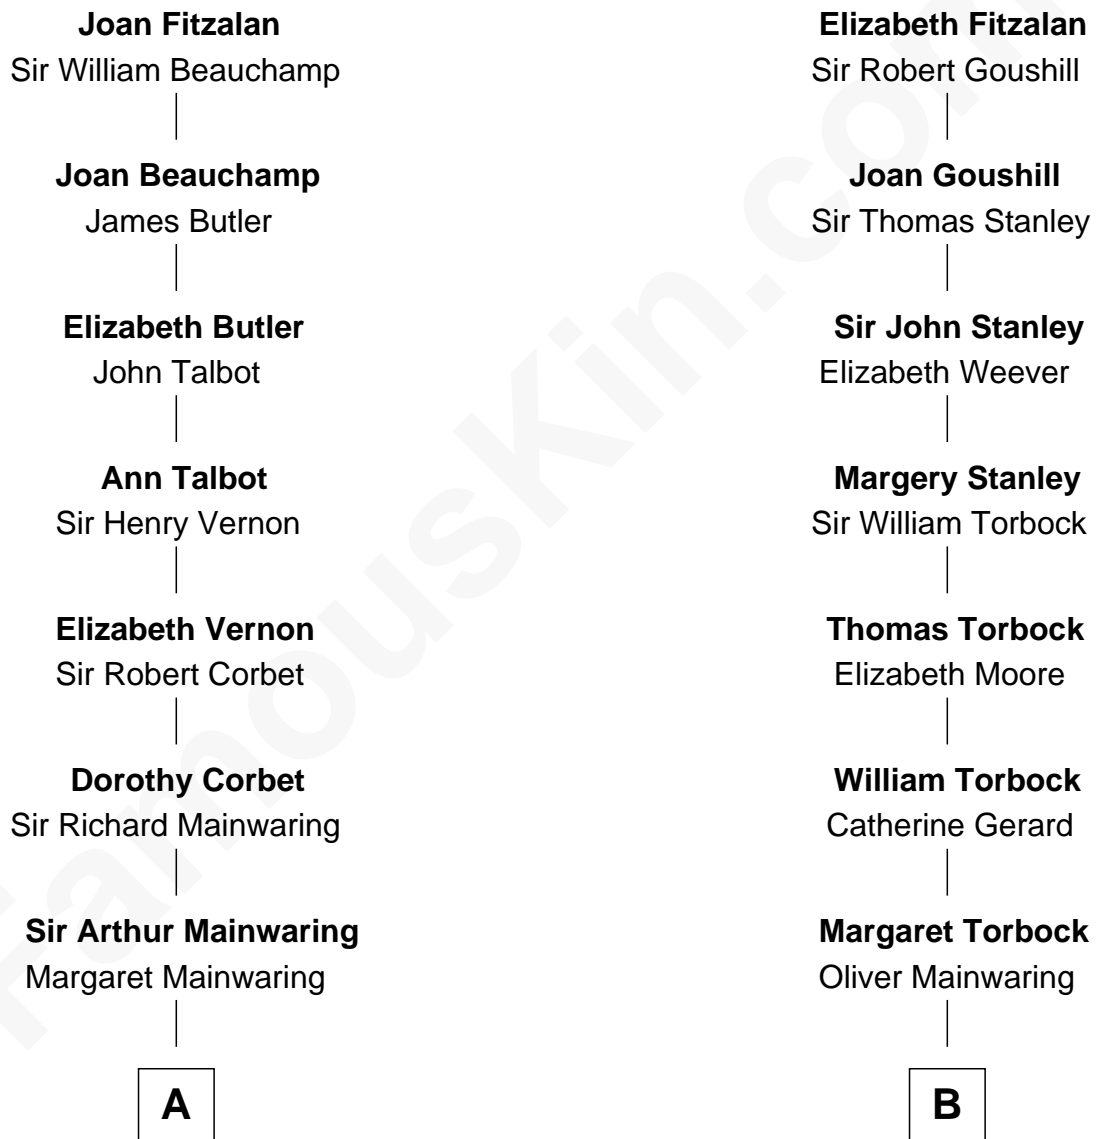

# FamousKin.com Relationship Chart of

**John Foster Dulles**

*52nd U.S. Secretary of State*

16th cousin 2 times removed of

**Buckminster Fuller**

*Author, Architect, and Inventor*

**Sir Richard Fitzalan**

Elizabeth de Bohun