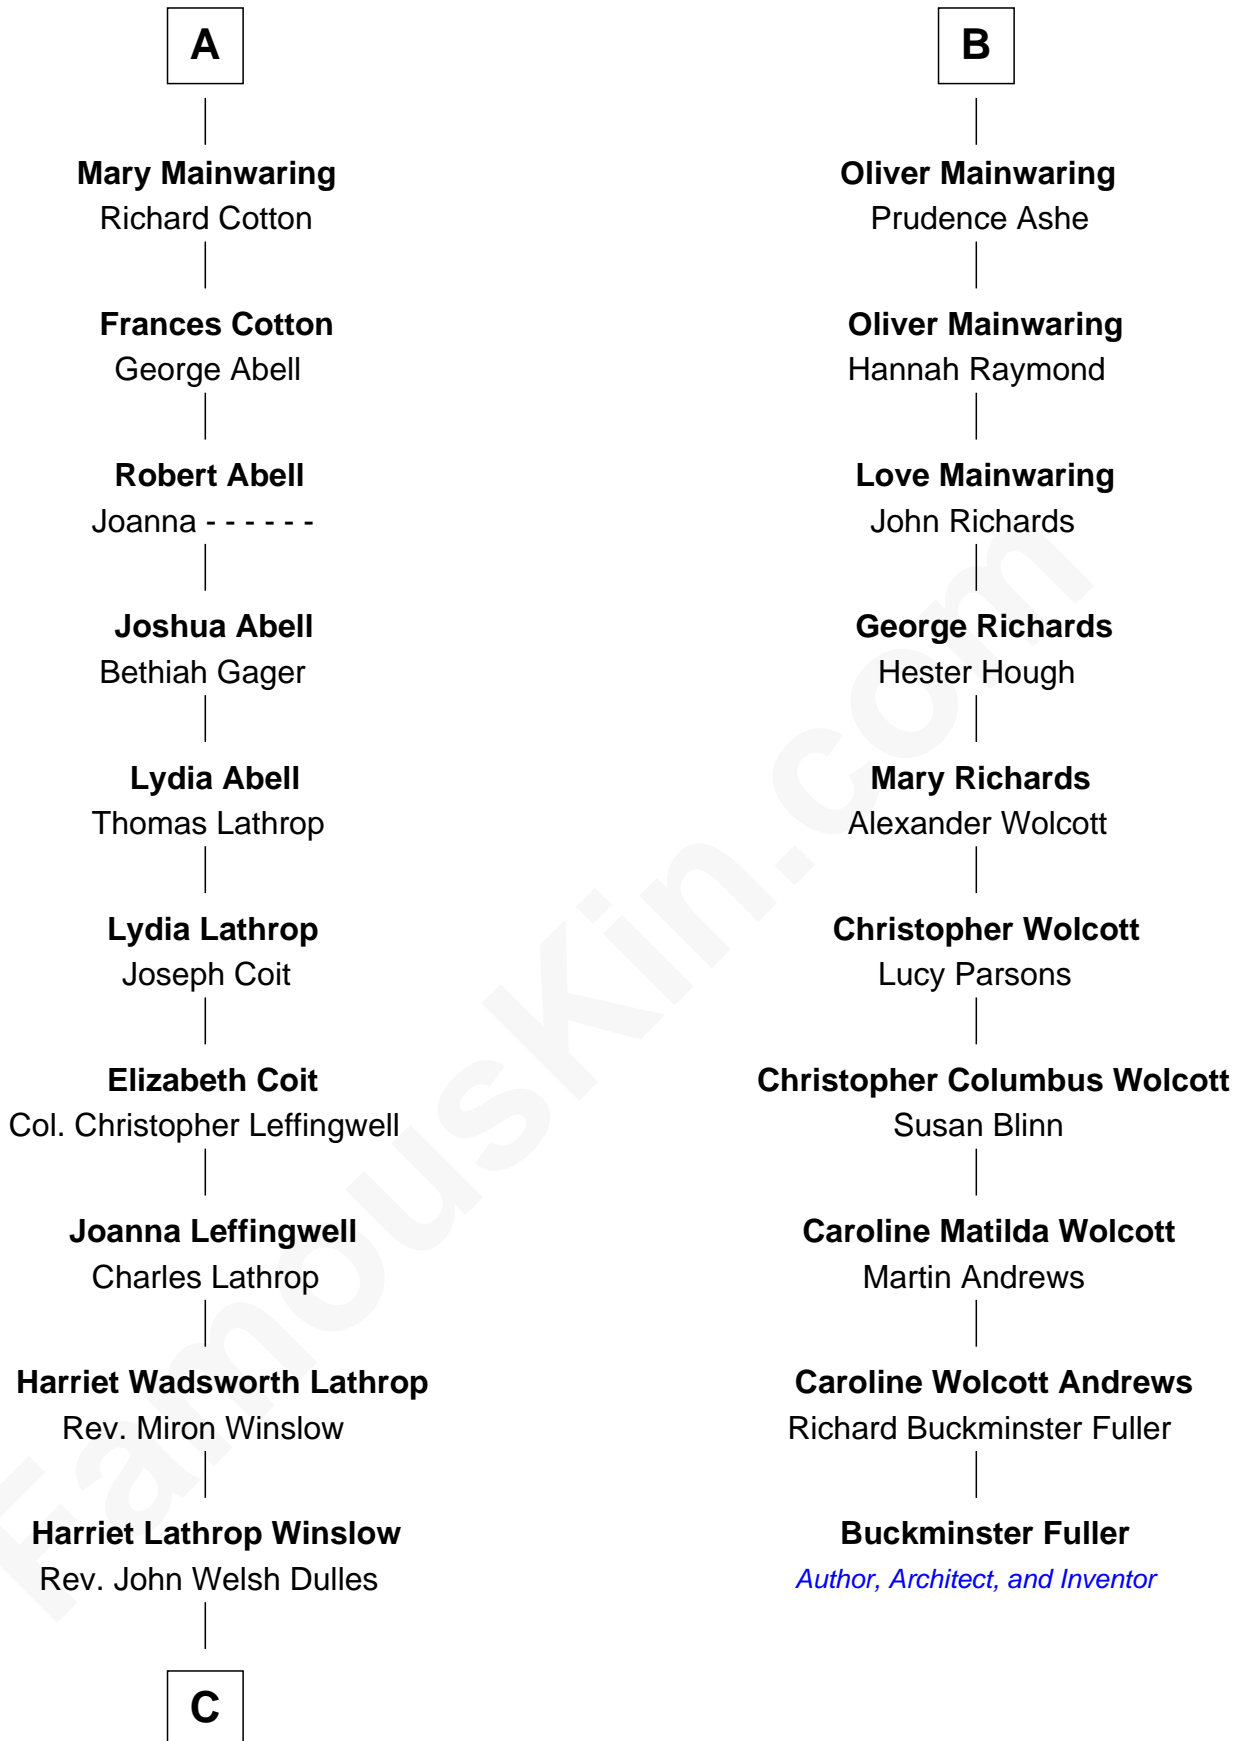

# FamousKin.com Relationship Chart of

**John Foster Dulles**

*52nd U.S. Secretary of State*

16th cousin 2 times removed of

**Buckminster Fuller**

*Author, Architect, and Inventor*

**Sir Richard Fitzalan**

Elizabeth de Bohun

**C**

Allen Macy Dulles

Edith Foster

John Foster Dulles

*52nd U.S. Secretary of State*

FamousKin.com