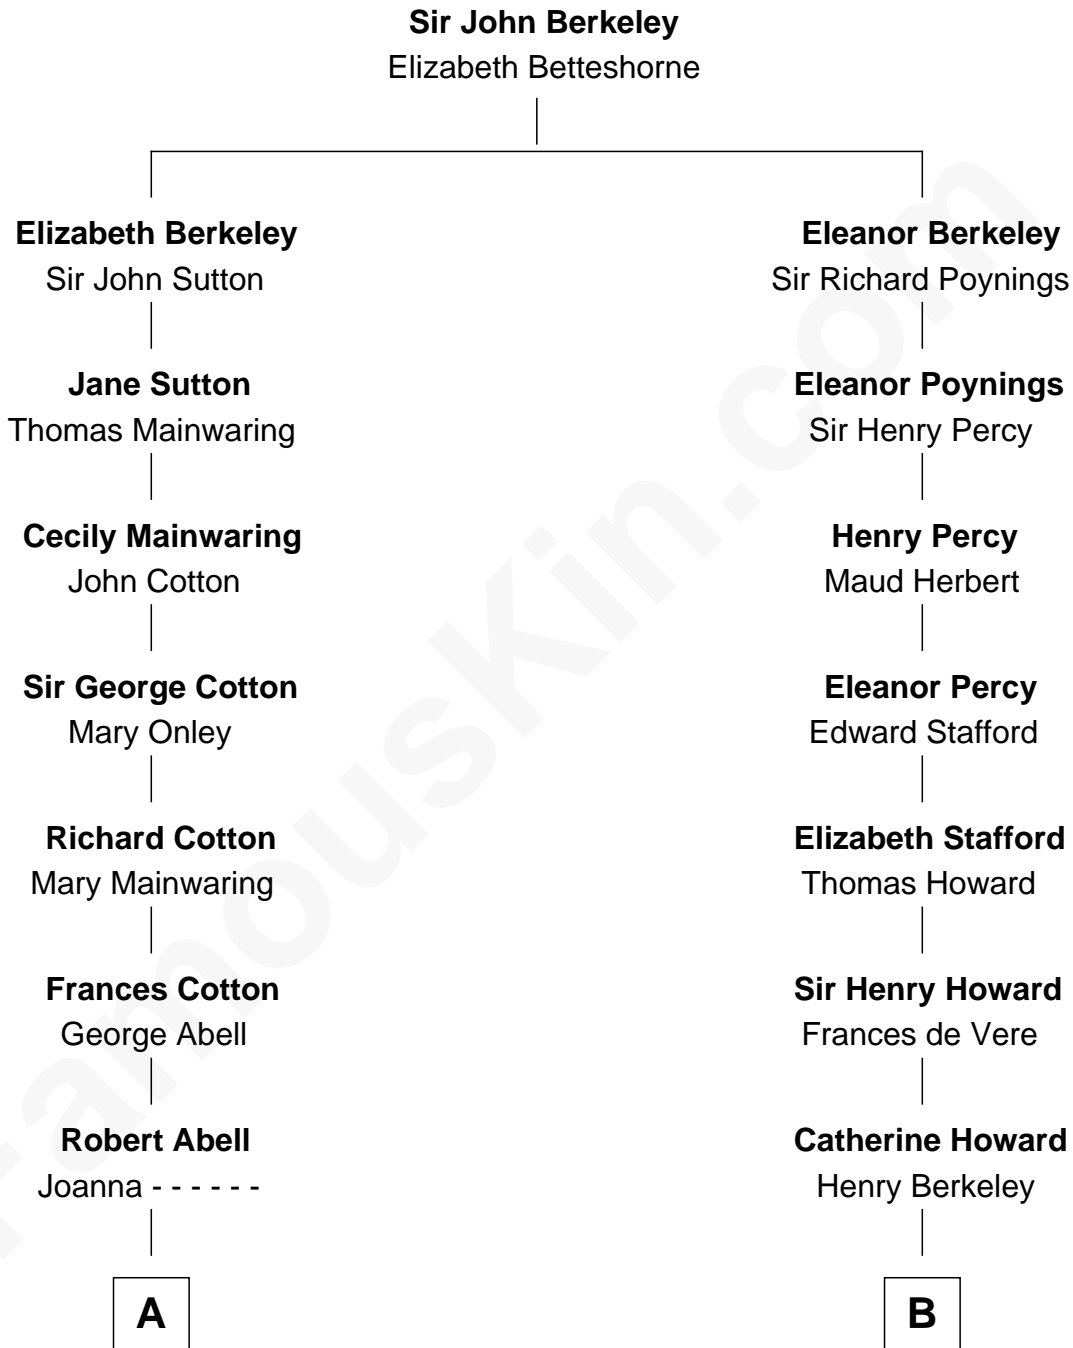

# FamousKin.com Relationship Chart of

**John Foster Dulles**

*52nd U.S. Secretary of State*

15th cousin 3 times removed of

**Thomas Hunt Morgan**

*Nobel Prize Winner in Physiology or Medicine*

C

Ellen Key Howard  
Charlton Hunt Morgan

Thomas Hunt Morgan  
*Nobel Prize Winner*

FamousKin.com