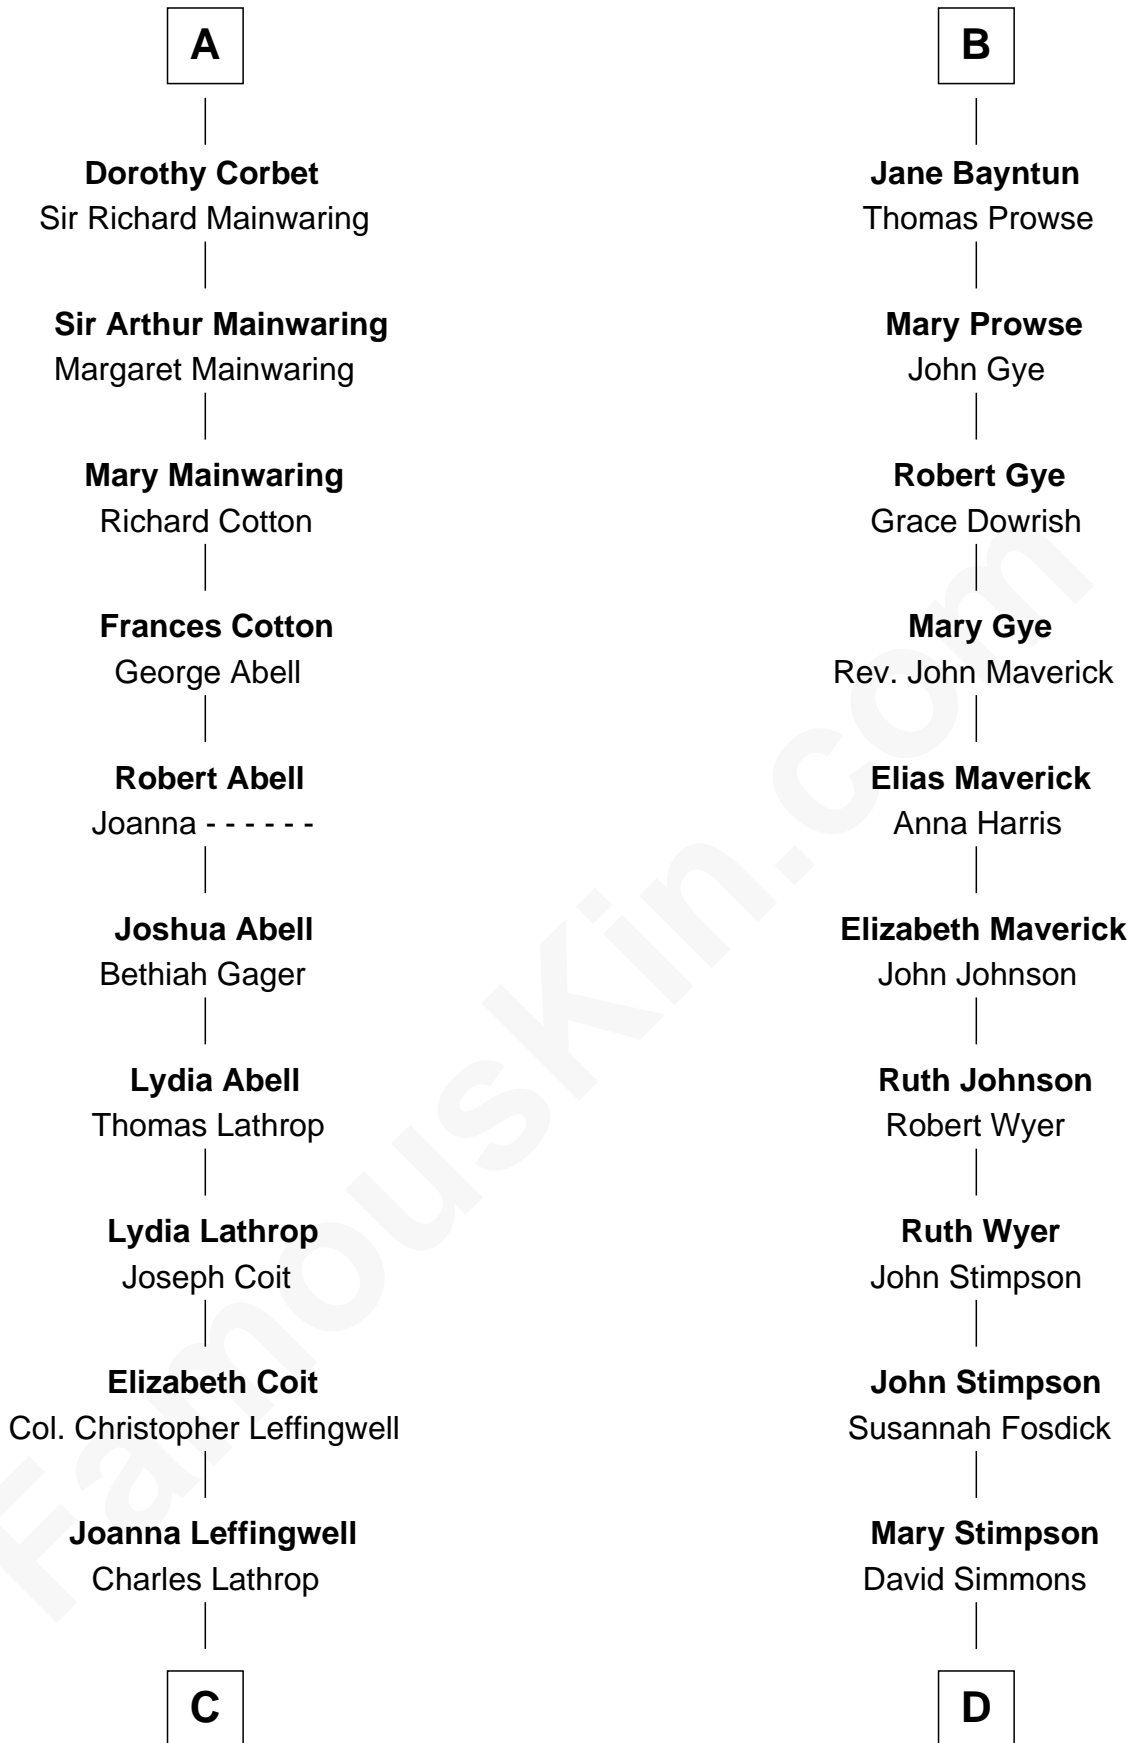

FamousKin.com Relationship Chart of

John Foster Dulles

52nd U.S. Secretary of State

20th cousin 1 time removed of

Pete Seeger

American Folk Singer

C

Harriet Wadsworth Lathrop

Rev. Miron Winslow

Harriet Lathrop Winslow

Rev. John Welsh Dulles

Allen Macy Dulles

Edith Foster

John Foster Dulles

52nd U.S. Secretary of State

D