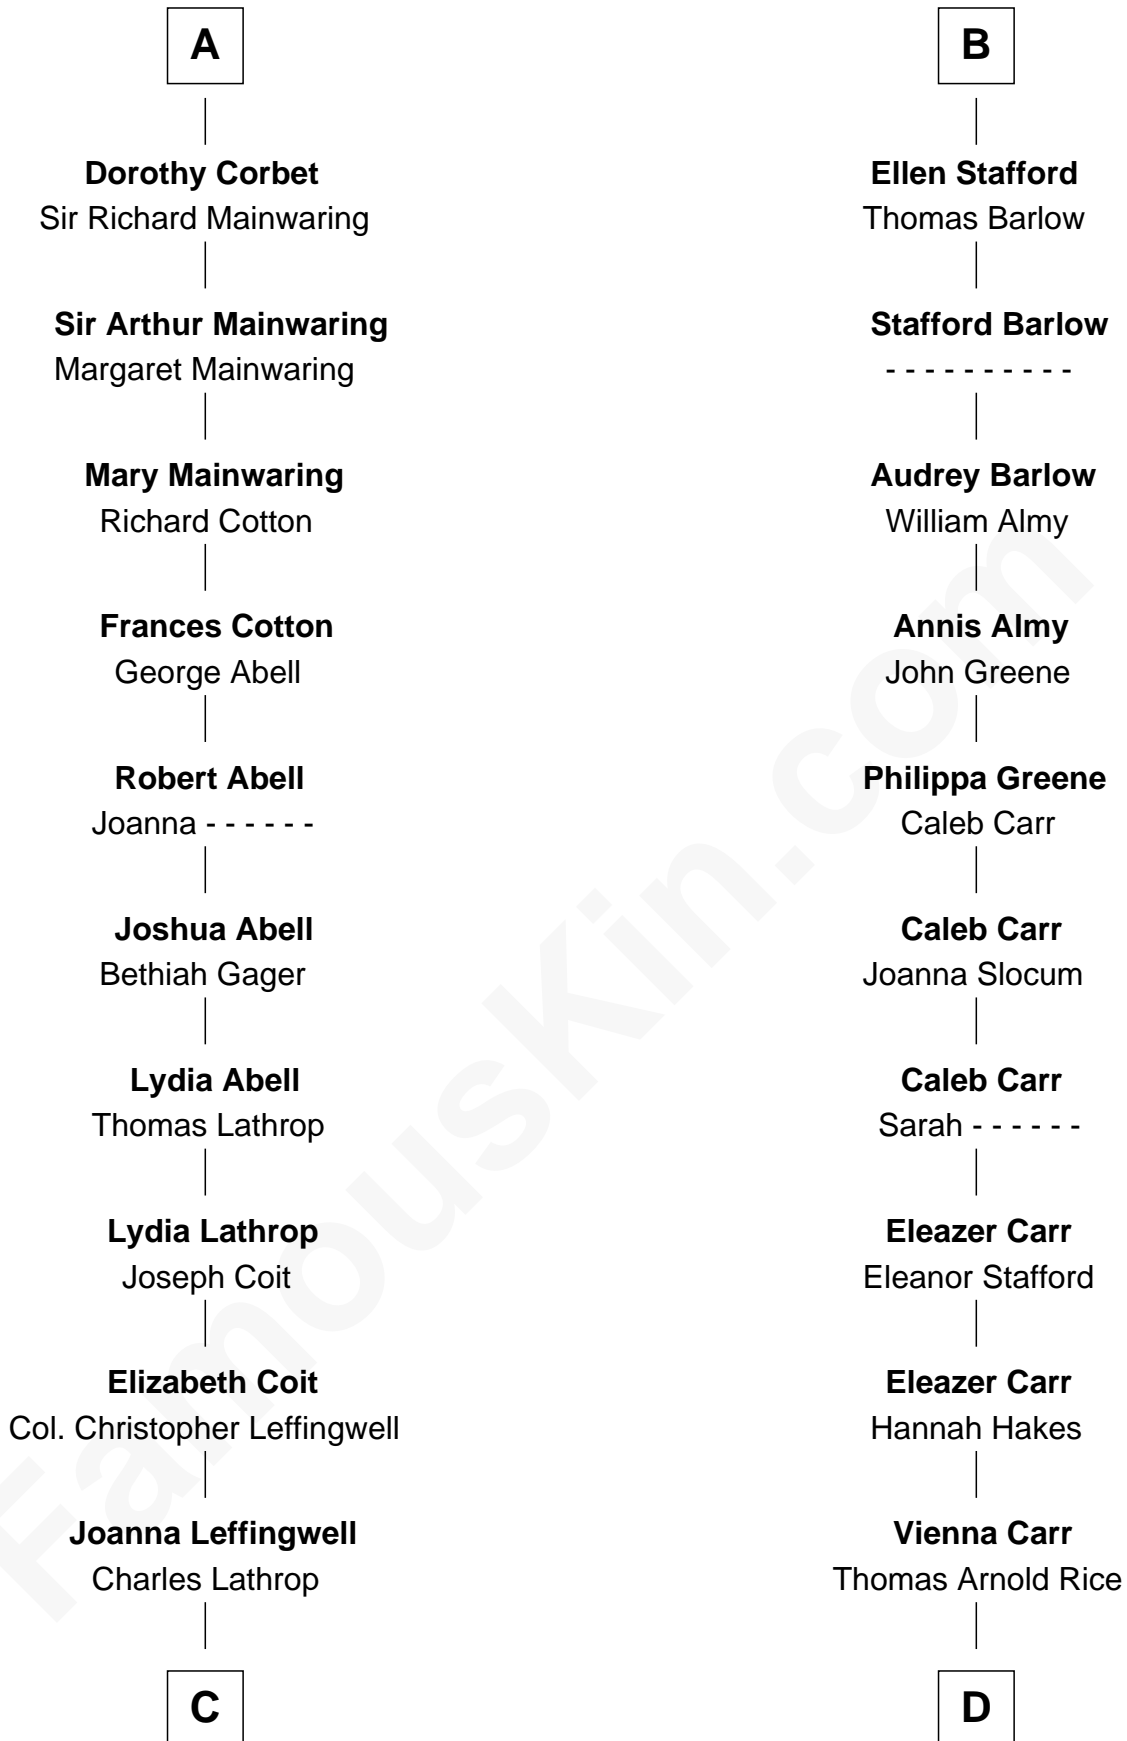

FamousKin.com Relationship Chart of

John Foster Dulles

52nd U.S. Secretary of State

20th cousin of

Charlie Munger

Vice-Chairman of Berkshire Hathaway

C

Harriet Wadsworth Lathrop

Rev. Miron Winslow

Harriet Lathrop Winslow

Rev. John Welsh Dulles

Allen Macy Dulles

Edith Foster

John Foster Dulles

52nd U.S. Secretary of State

D