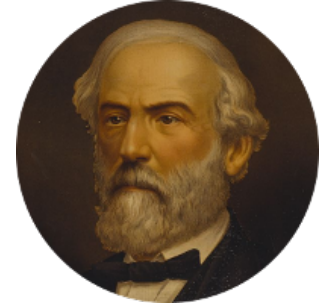

# FamousKin.com Relationship Chart of

**John Foster Dulles**

*52nd U.S. Secretary of State*

15th cousin 3 times removed of

**General Robert E. Lee**

*Confederate Army - U.S. Civil War*

**Sir Thomas de Beauchamp**

Katherine de Mortimer

**Sir William Beauchamp**

Joan Fitzalan

**Joan Beauchamp**

James Butler

**Elizabeth Butler**

John Talbot

**Ann Talbot**

—  
**Allen Macy Dulles**

Edith Foster

—  
**John Foster Dulles**

*52nd U.S. Secretary of State*

FamousKin.com