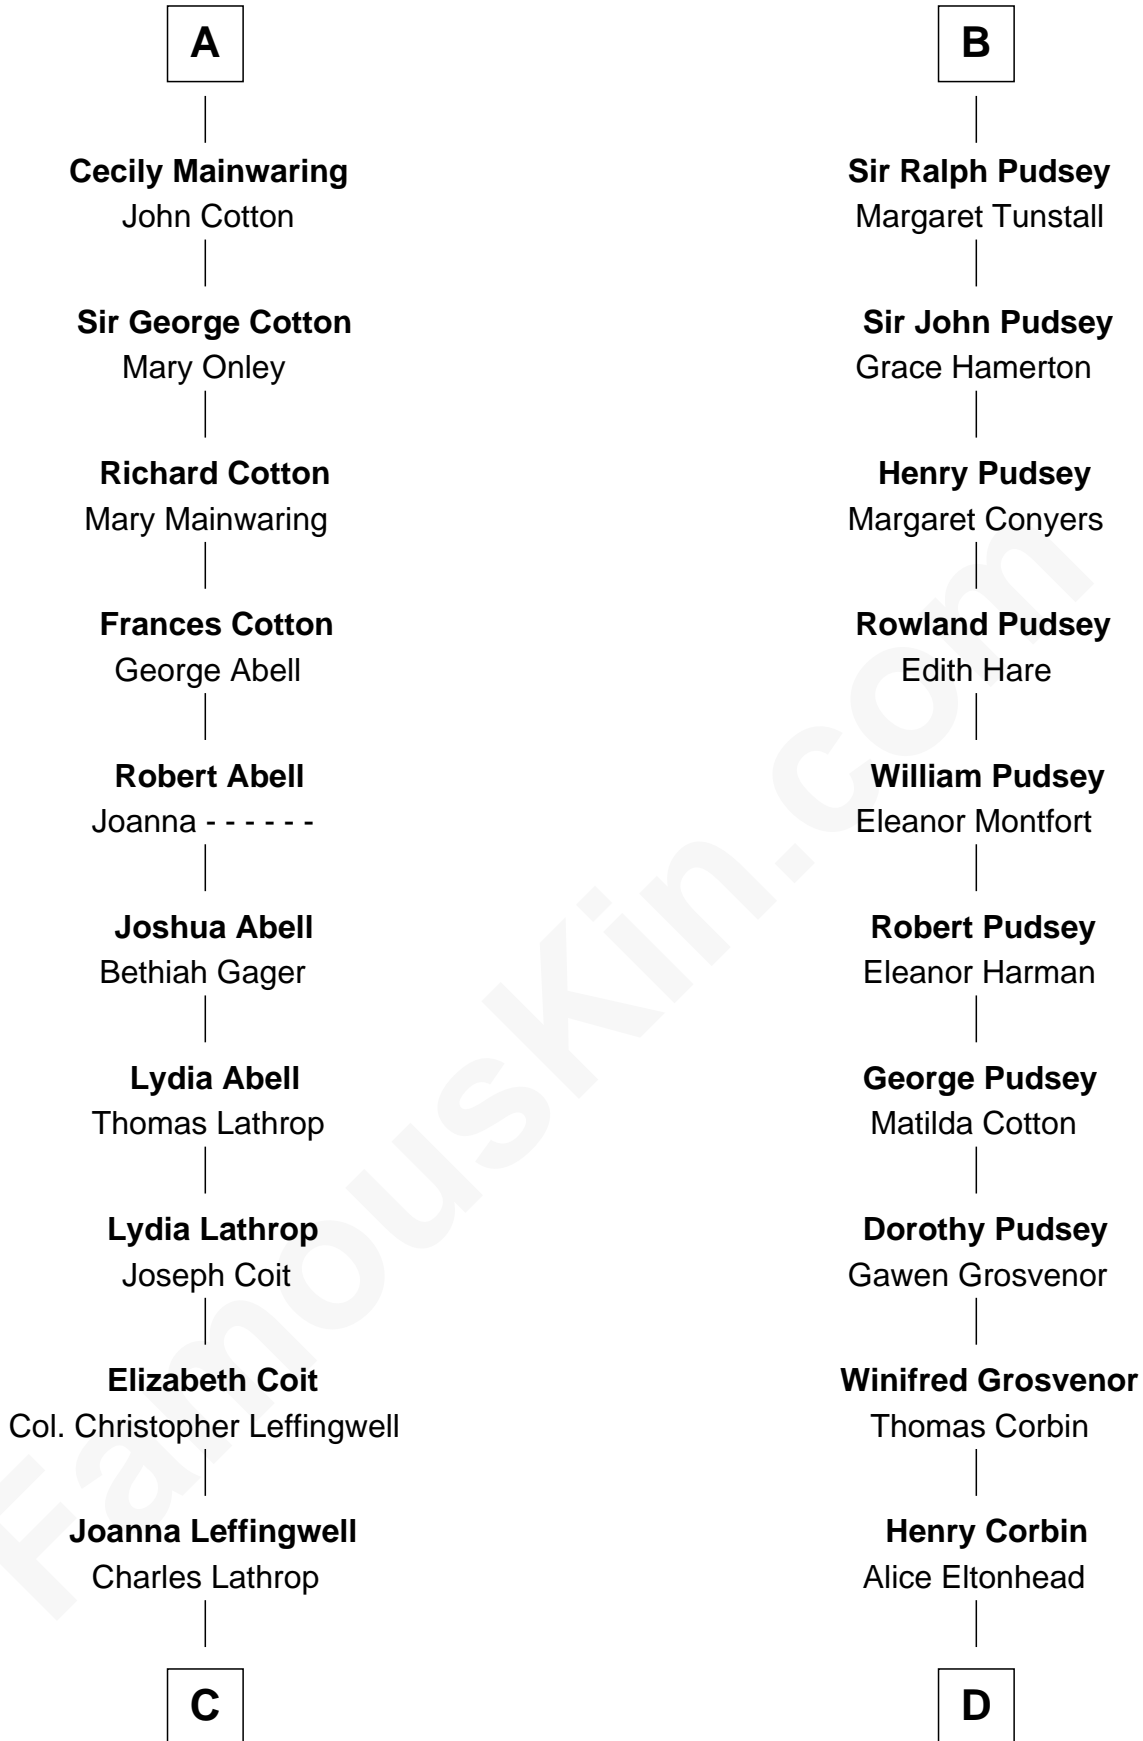

FamousKin.com Relationship Chart of

John Foster Dulles

52nd U.S. Secretary of State

20th cousin 1 time removed of

General Robert E. Lee

Confederate Army - U.S. Civil War

Sir Richard FitzRoy

Rose de Dover