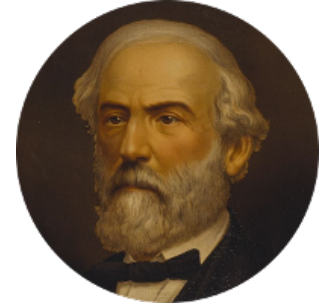

FamousKin.com Relationship Chart of

John Foster Dulles

52nd U.S. Secretary of State

20th cousin 1 time removed of

General Robert E. Lee

Confederate Army - U.S. Civil War

Sir Richard FitzRoy

Rose de Dover