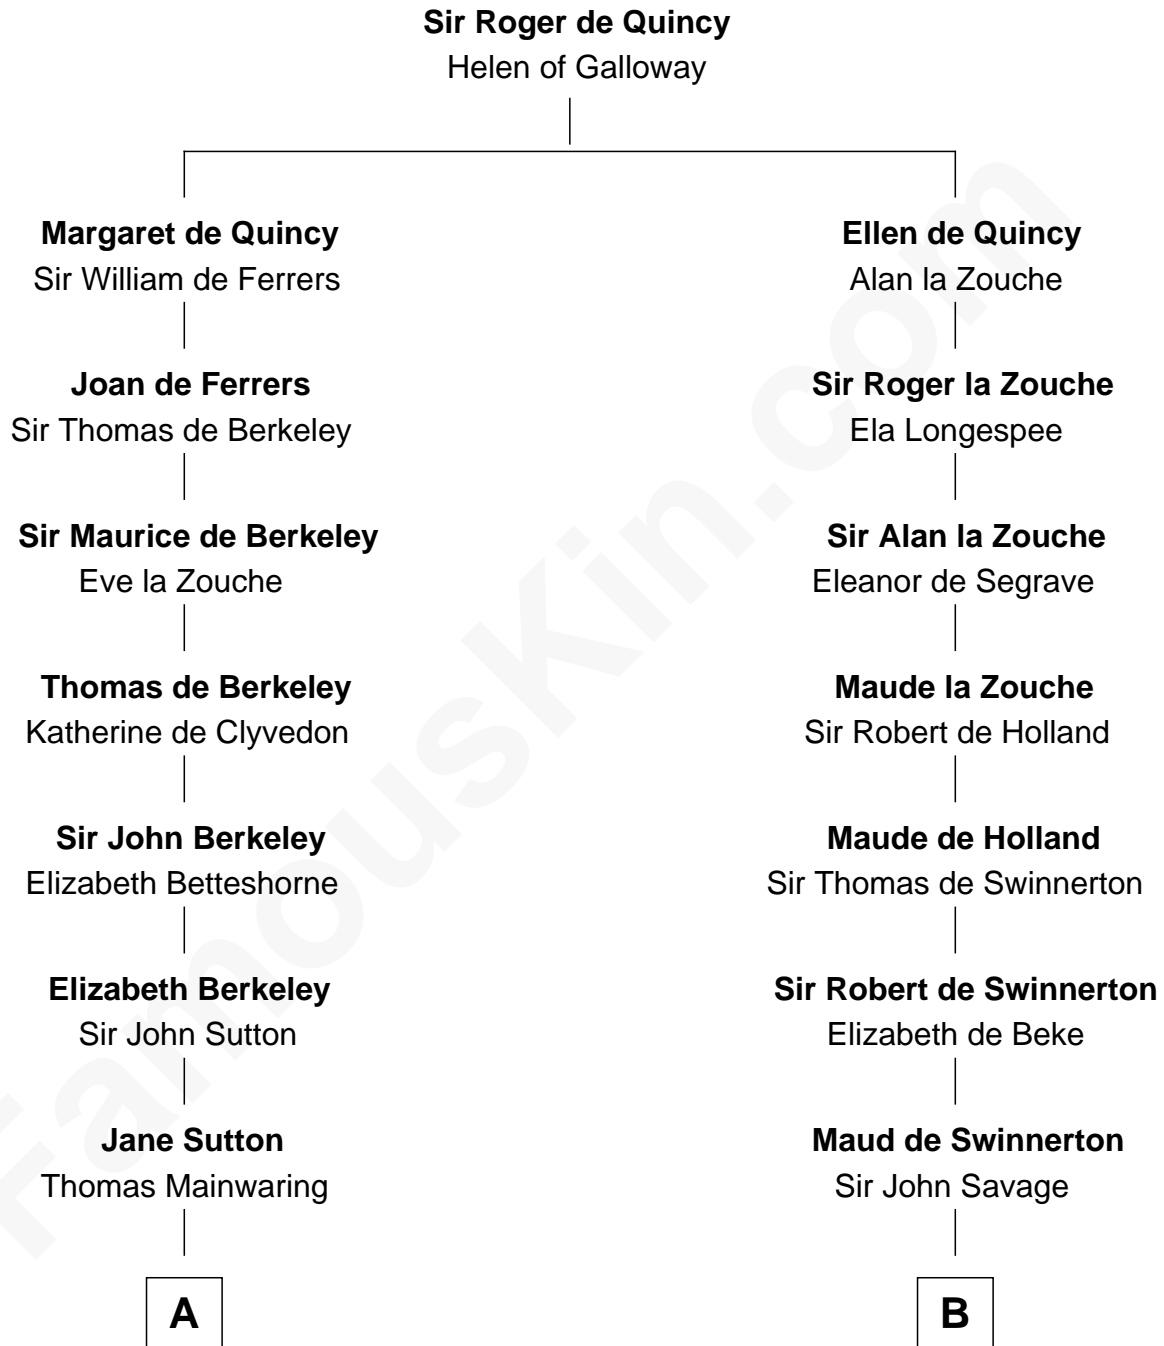

FamousKin.com Relationship Chart of

John Foster Dulles

52nd U.S. Secretary of State

19th cousin 1 time removed of

General Robert E. Lee

Confederate Army - U.S. Civil War

C

Harriet Wadsworth Lathrop