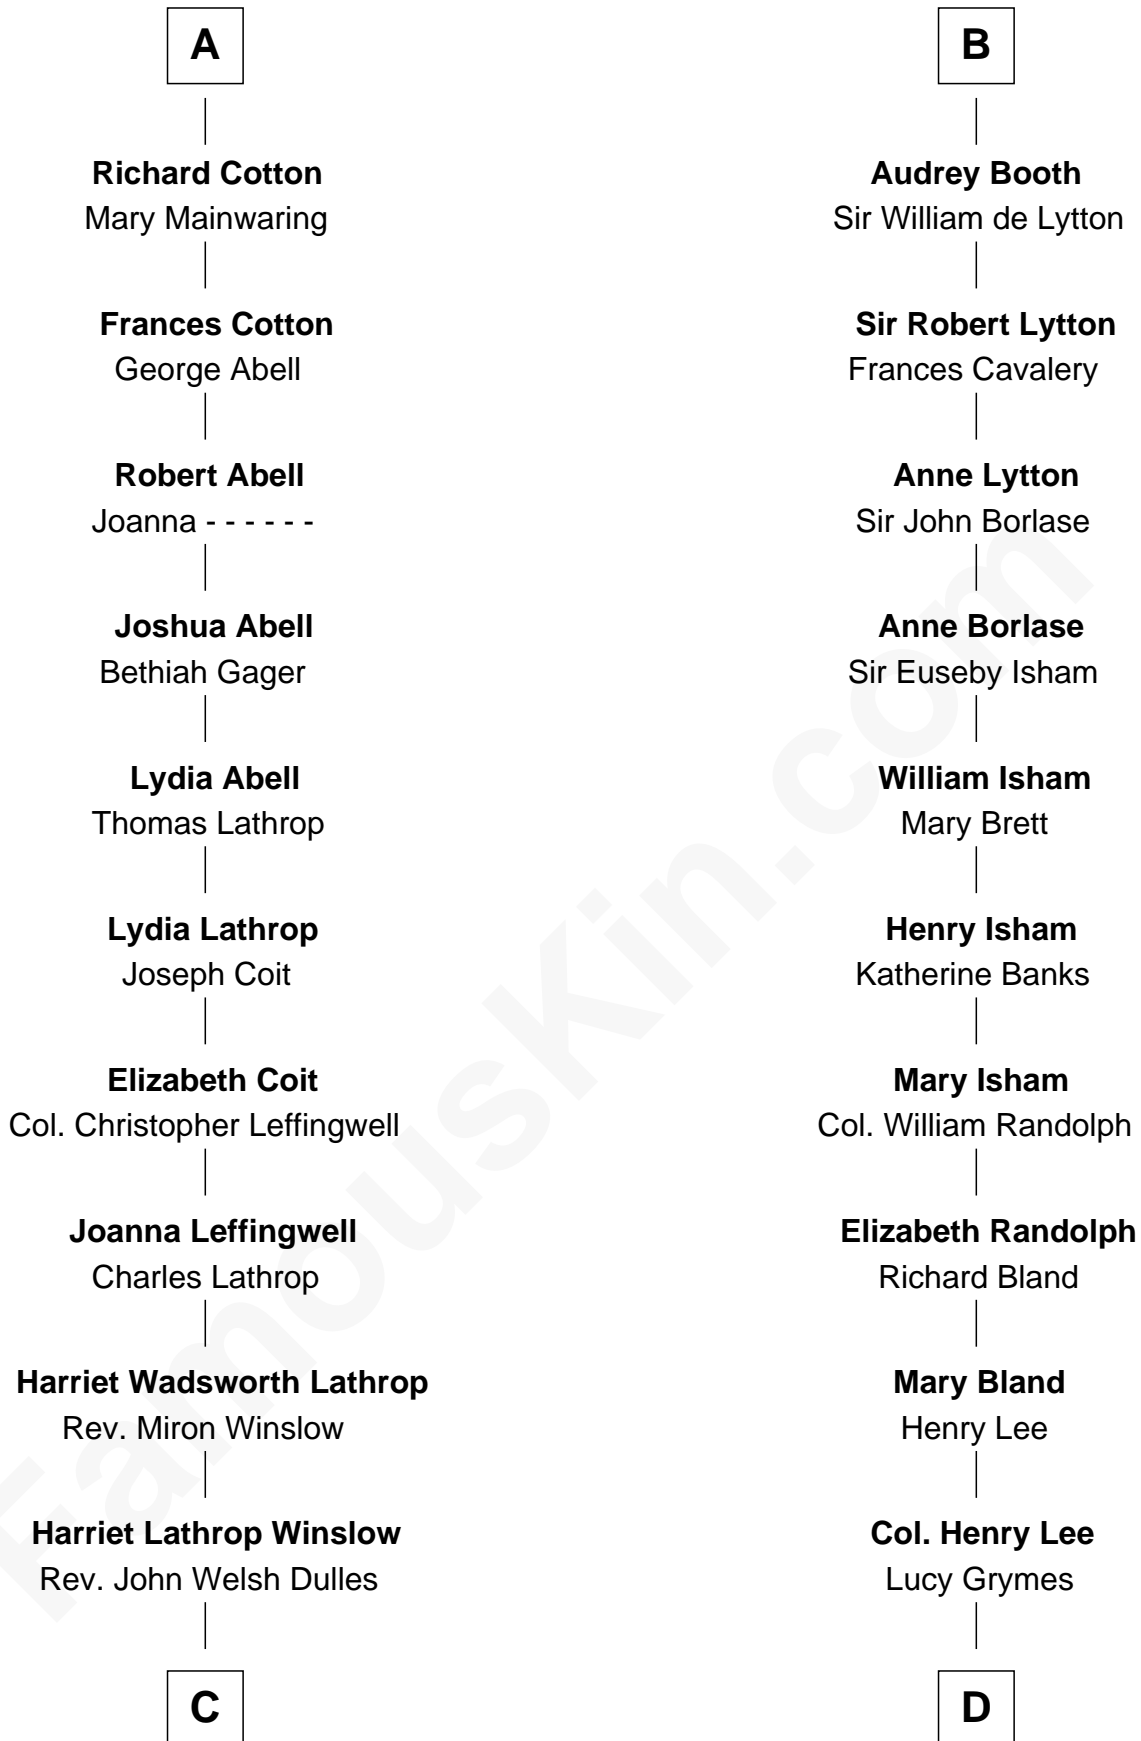

FamousKin.com Relationship Chart of

John Foster Dulles

52nd U.S. Secretary of State

18th cousin of

General Robert E. Lee

Confederate Army - U.S. Civil War

Eudo la Zouche
Milicent de Cantilupe

Eve la Zouche
Sir Maurice de Berkeley

Thomas de Berkeley
Katherine de Clyvedon

Sir John Berkeley
Elizabeth Betteshorne

Elizabeth Berkeley
Sir John Sutton

Jane Sutton
Thomas Mainwaring

Cecily Mainwaring
John Cotton

Sir George Cotton
Mary Onley

A

Sir William la Zouche
Maud Lovel

Milicent la Zouche
Sir William Deincourt

Margaret Deincourt
Sir Robert de Tibetot

Elizabeth de Tibetot
Sir Philip le Despencer

Margery Despencer
Sir Roger Wentworth

Margaret Wentworth
Sir William Hopton

Margaret Hopton
Sir Philip Booth

B

C

Allen Macy Dulles

Edith Foster

John Foster Dulles

52nd U.S. Secretary of State

D