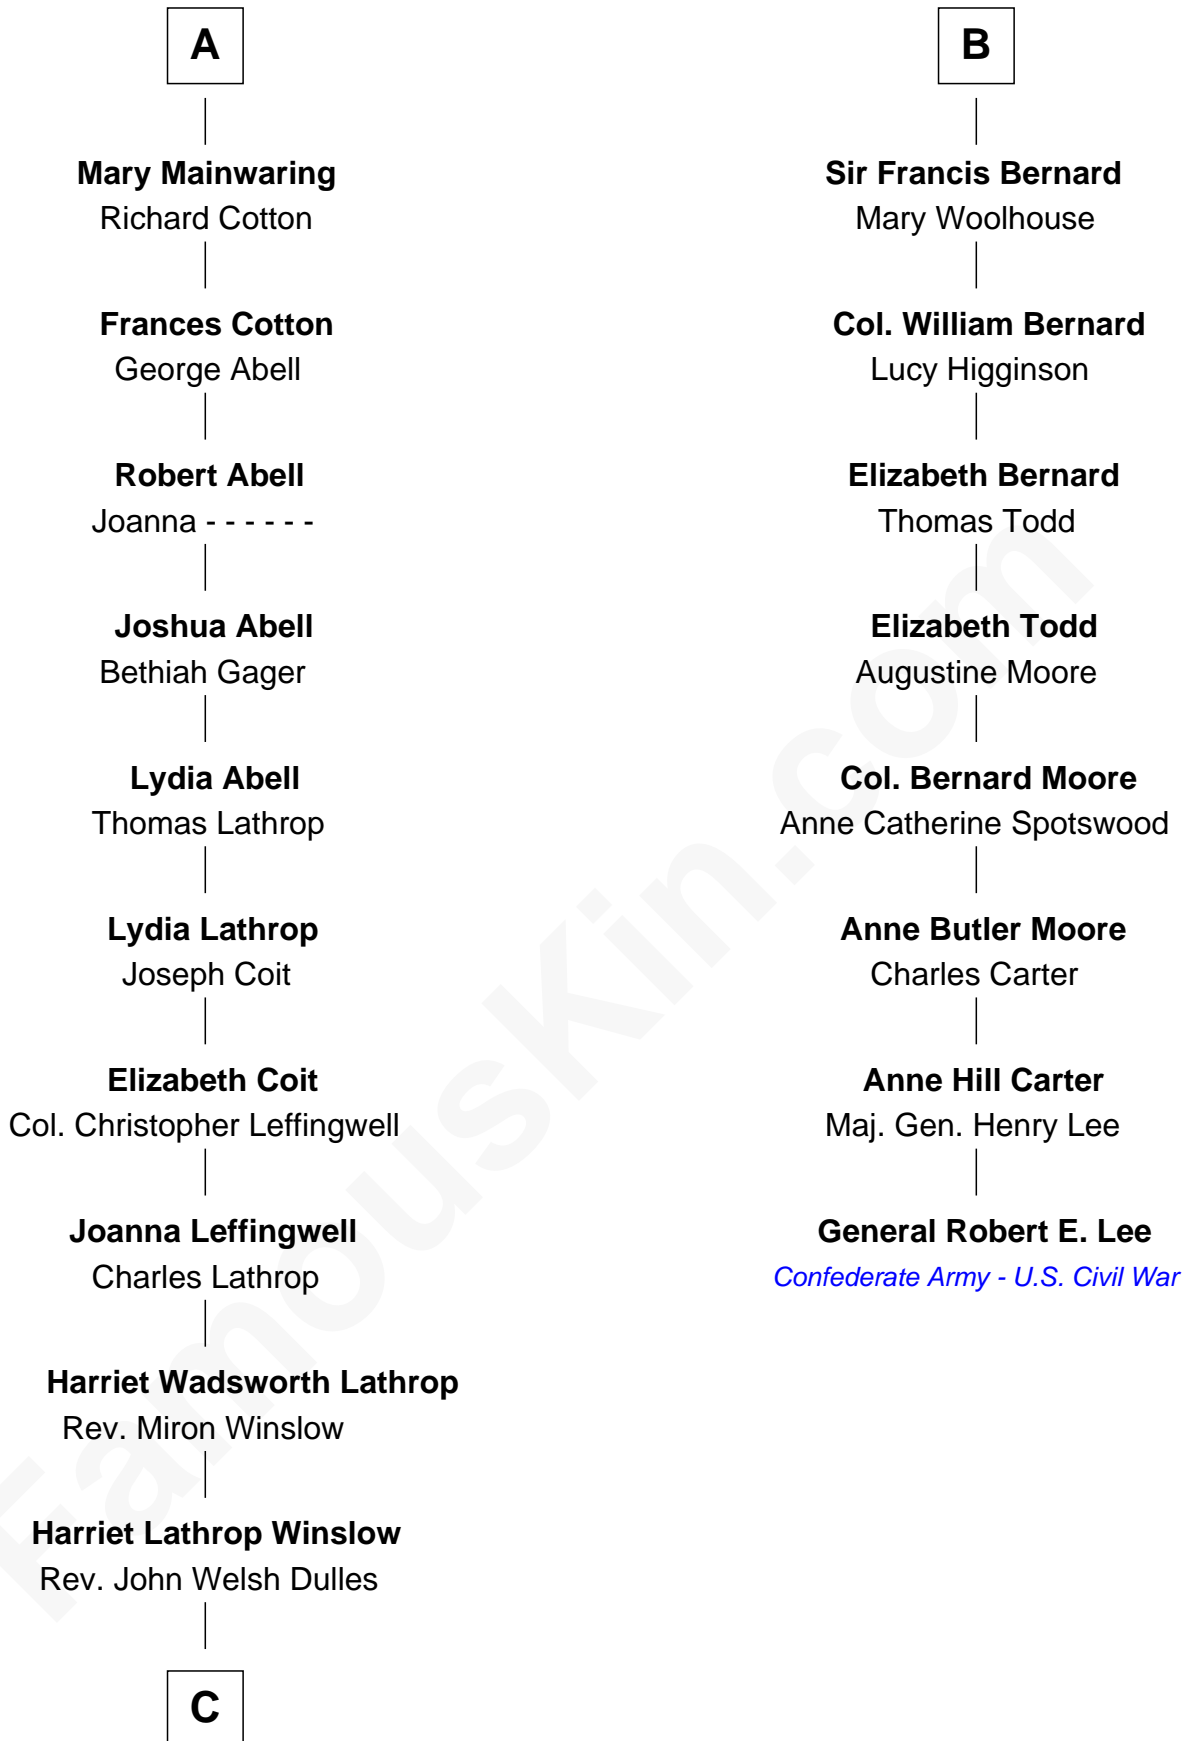

FamousKin.com Relationship Chart of

John Foster Dulles

52nd U.S. Secretary of State

14th cousin 4 times removed of

General Robert E. Lee

Confederate Army - U.S. Civil War

John de Welles

Maud de Roos

C

Allen Macy Dulles

Edith Foster

John Foster Dulles

52nd U.S. Secretary of State

FamousKin.com