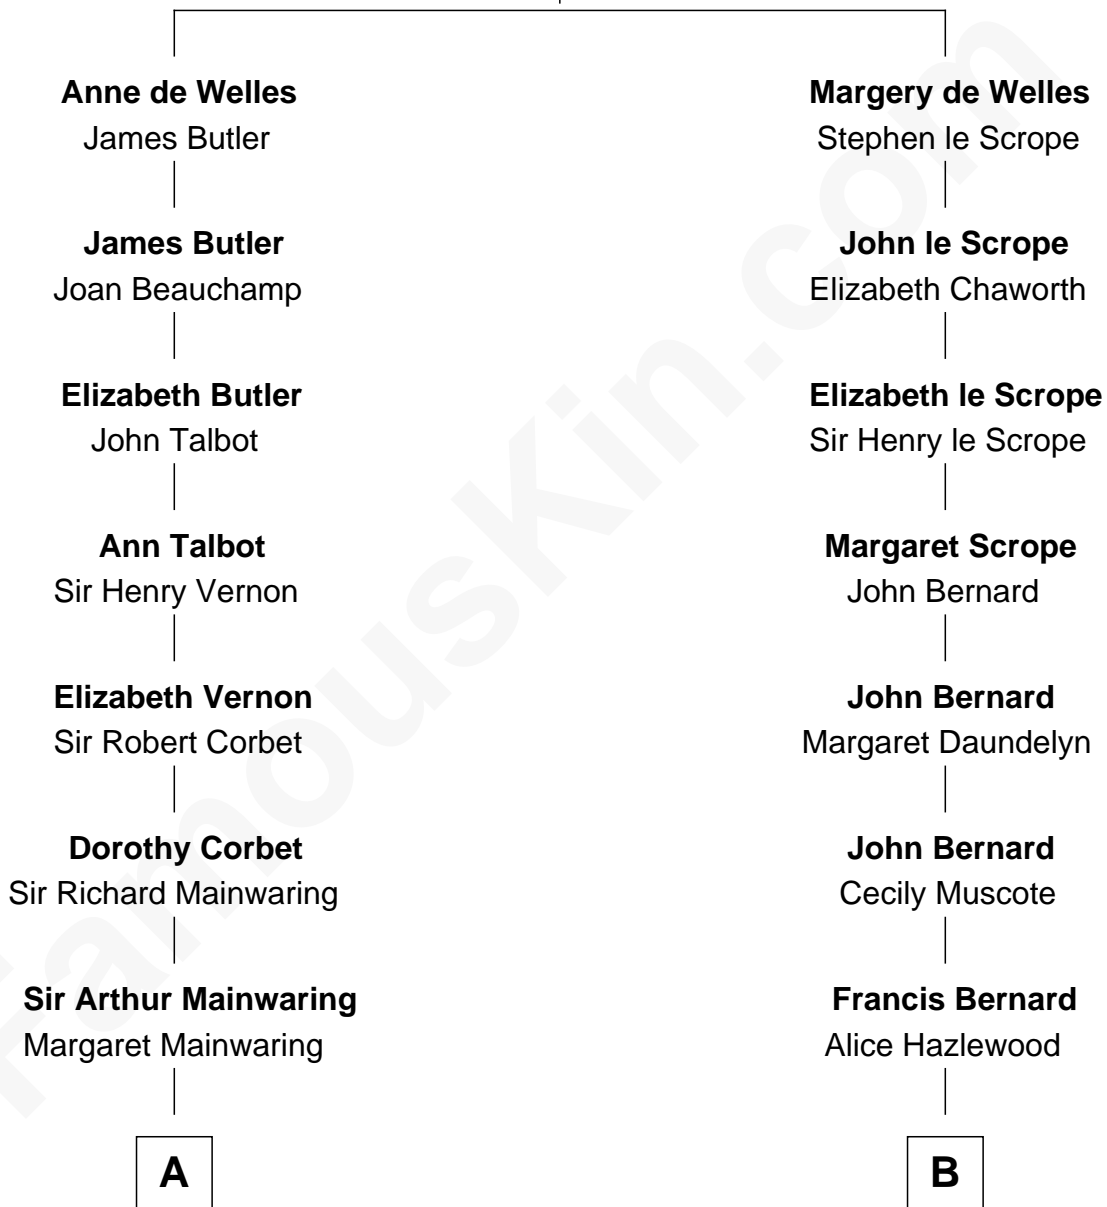

FamousKin.com Relationship Chart of

John Foster Dulles

52nd U.S. Secretary of State

14th cousin 4 times removed of

General Robert E. Lee

Confederate Army - U.S. Civil War

John de Welles

Maud de Roos

C

Allen Macy Dulles

Edith Foster

John Foster Dulles

52nd U.S. Secretary of State

FamousKin.com