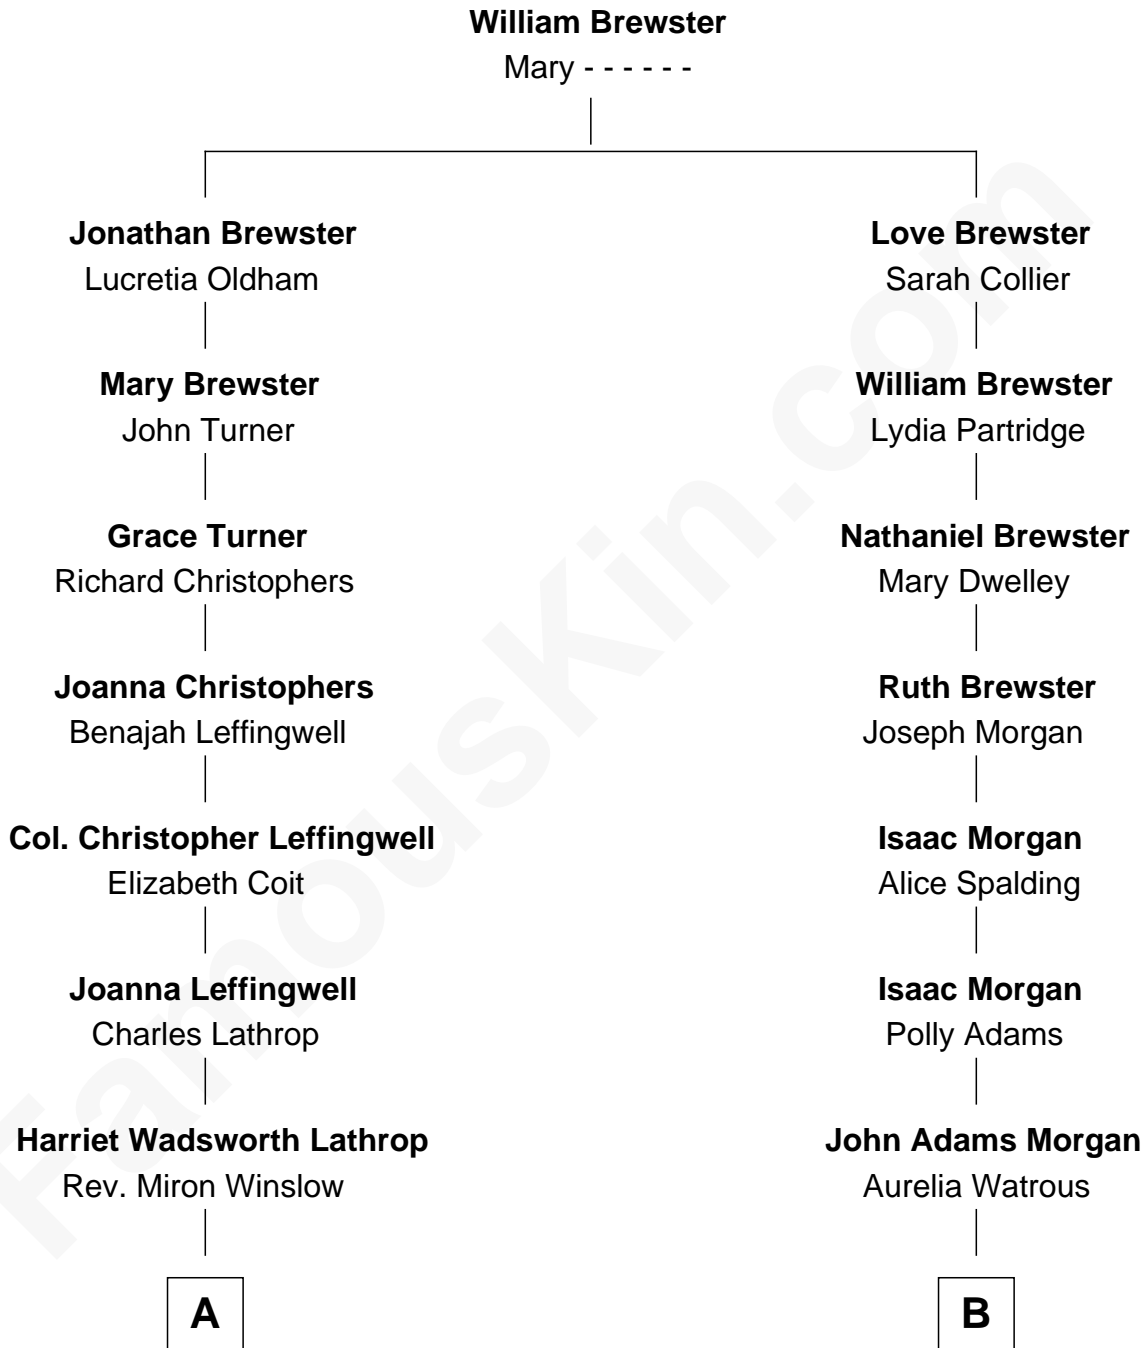

FamousKin.com Relationship Chart of

John Foster Dulles

52nd U.S. Secretary of State

9th cousin 3 times removed of

Linda Hamilton

TV and Movie Actress

A

Harriet Lathrop Winslow
Rev. John Welsh Dulles

Allen Macy Dulles
Edith Foster

John Foster Dulles
52nd U.S. Secretary of State

B

Eliza Morgan
John M. Grimes

Aurelia Morgan Grimes
Stephen P. Holt

Taylor Holt
Frances Kyle

Dr. Richard Huckstep Holt
Mildred Alberta Derby

Barbara Kyle Holt
Dr. Carroll Stanford Hamilton

Linda Hamilton
TV and Movie Actress