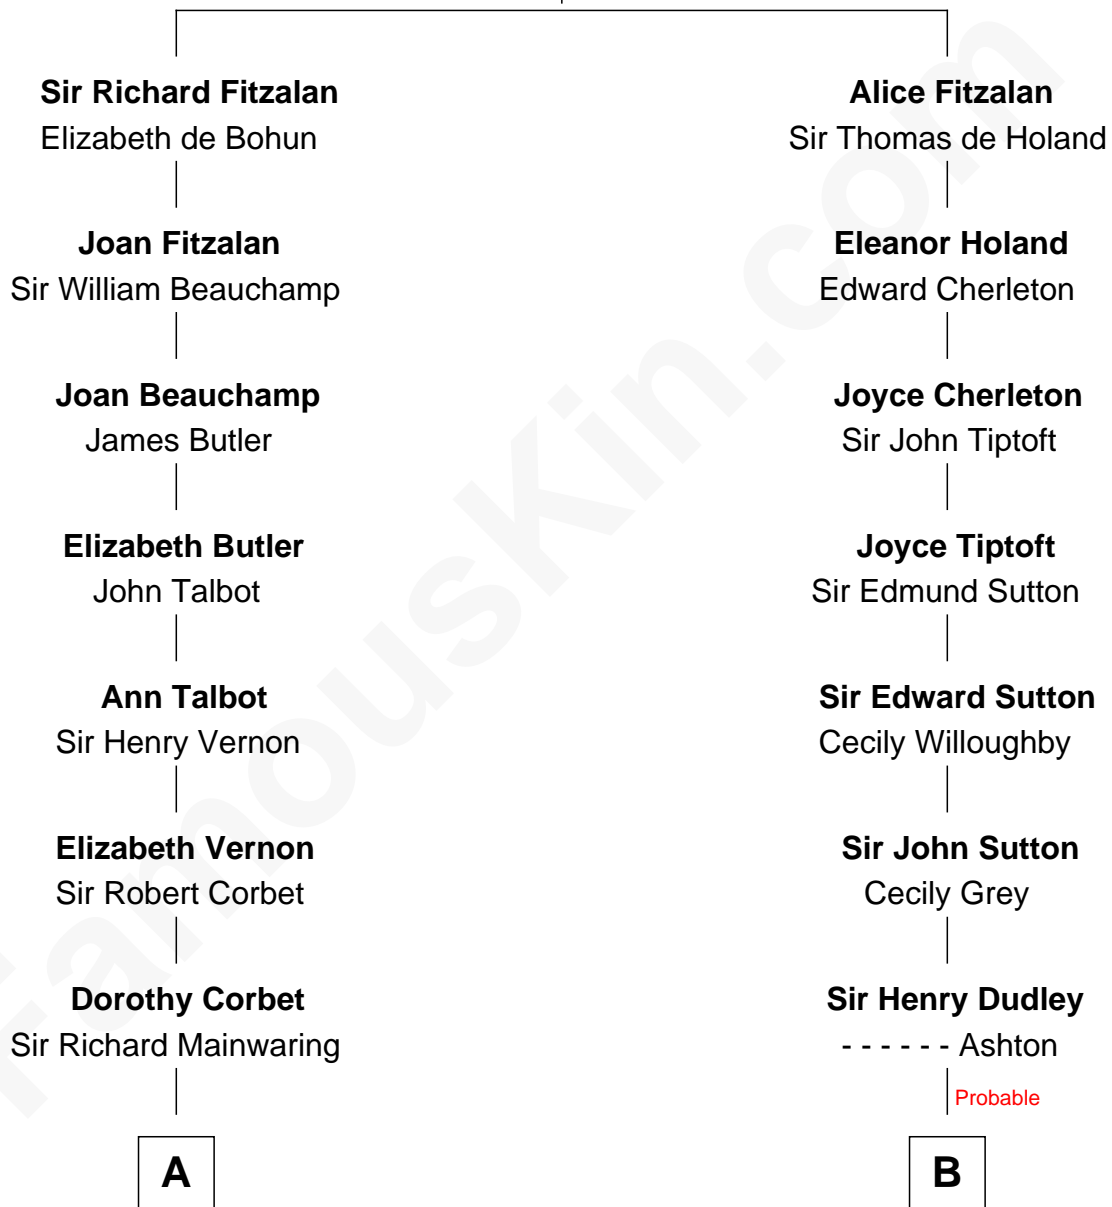

FamousKin.com Relationship Chart of

John Foster Dulles

52nd U.S. Secretary of State

19th cousin 1 time removed of

Keri Russell

TV and Movie Actress

Richard Fitzalan
Eleanor Plantagenet

C

Harriet Lathrop Winslow
Rev. John Welsh Dulles

Allen Macy Dulles
Edith Foster

John Foster Dulles
52nd U.S. Secretary of State

D

Karl Joseph Fish
Mary Emma McNeil

Emma Inez Fish
Kermit Sylvester Stephens

Stephanie Stephens
David Harold Russell