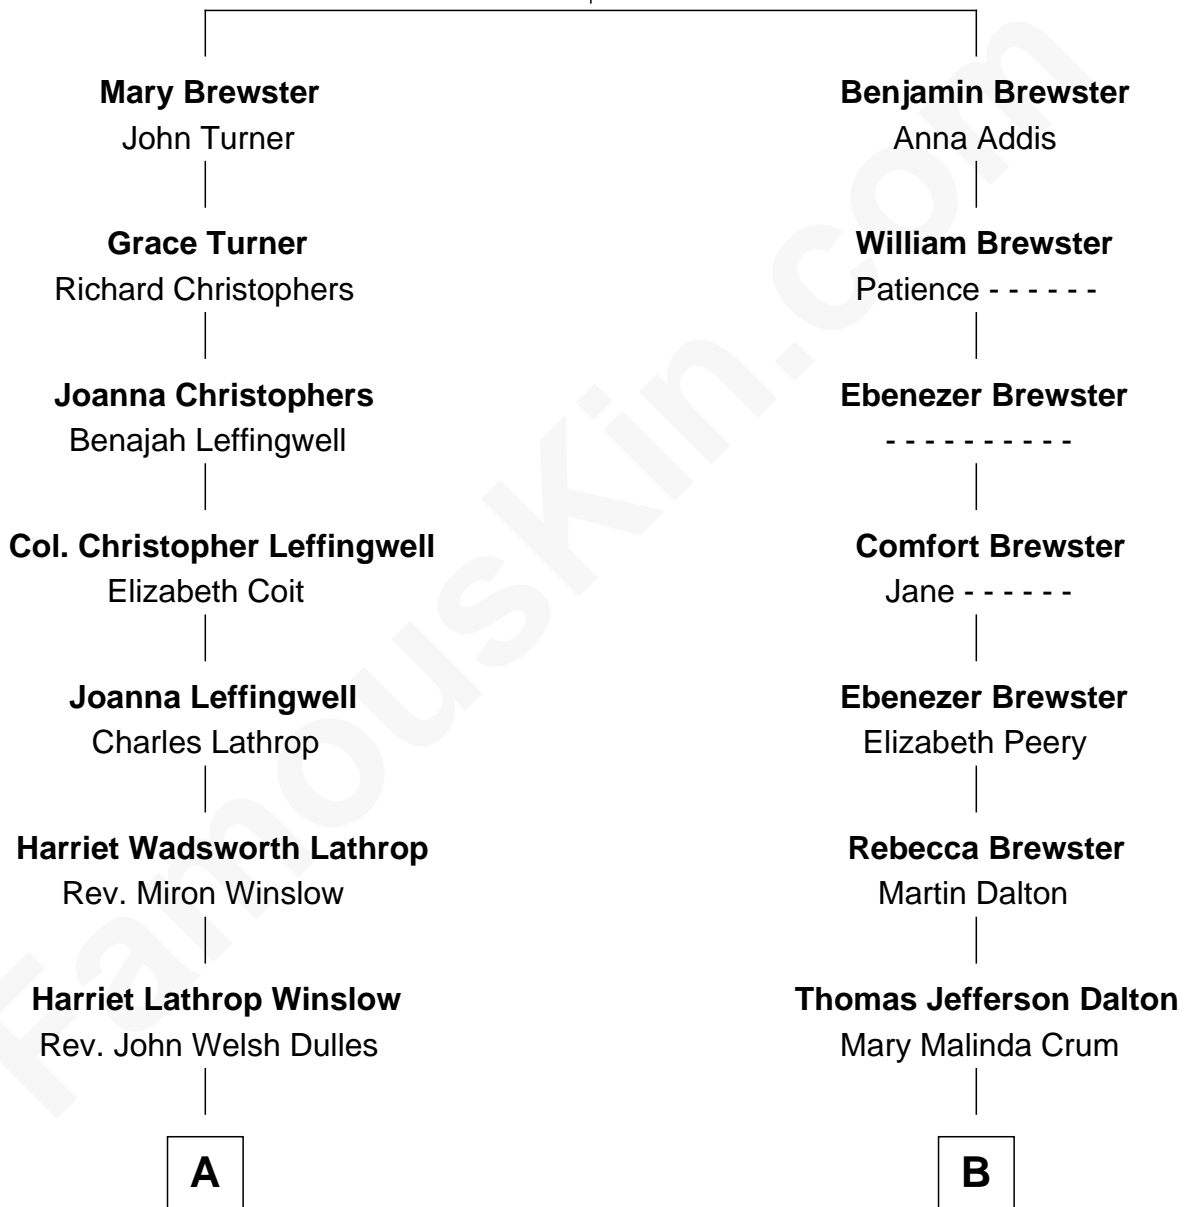

# FamousKin.com Relationship Chart of

**John Foster Dulles**

*52nd U.S. Secretary of State*

8th cousin 2 times removed of

**Ashley Judd**

*TV and Movie Actress*

**Jonathan Brewster**

Lucretia Oldham

**A**

**Allen Macy Dulles**

Edith Foster

**John Foster Dulles**

*52nd U.S. Secretary of State*

**B**

**William Henry Dalton**

Effie Copley

**Mary Bernadine Dalton**

Michael Lawrence Ciminella

**Michael Charles Ciminella**

Diana Ellen Judd

**Ashley Judd**

*TV and Movie Actress*

FamousKin.com