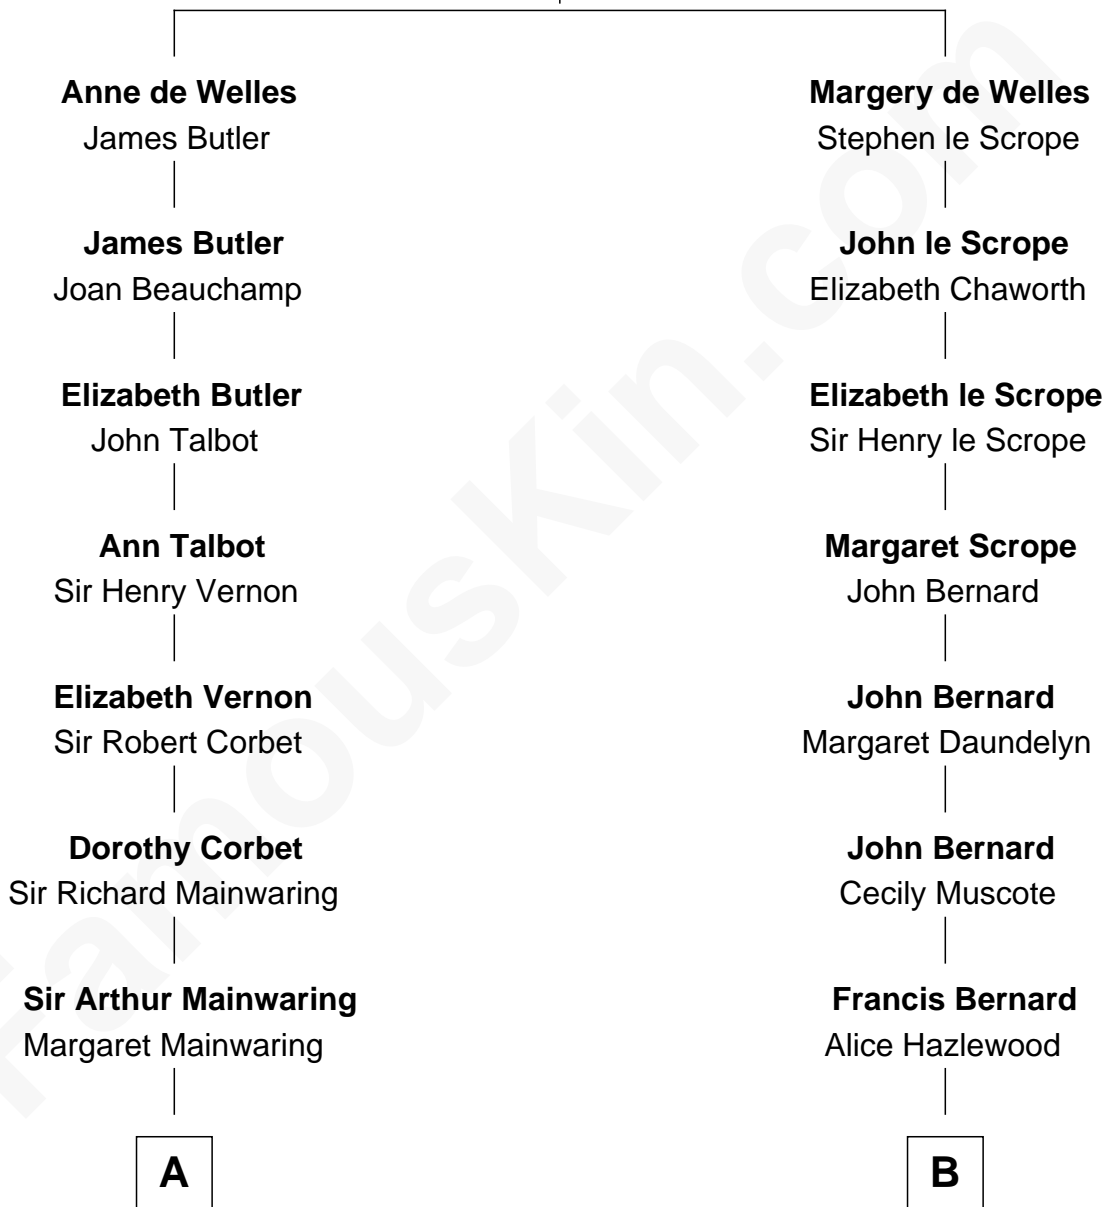

FamousKin.com Relationship Chart of

John Foster Dulles

52nd U.S. Secretary of State

13th cousin 5 times removed of

William Henry Harrison

9th U.S. President

John de Welles

Maud de Roos

C

Allen Macy Dulles

Edith Foster

John Foster Dulles

52nd U.S. Secretary of State

FamousKin.com