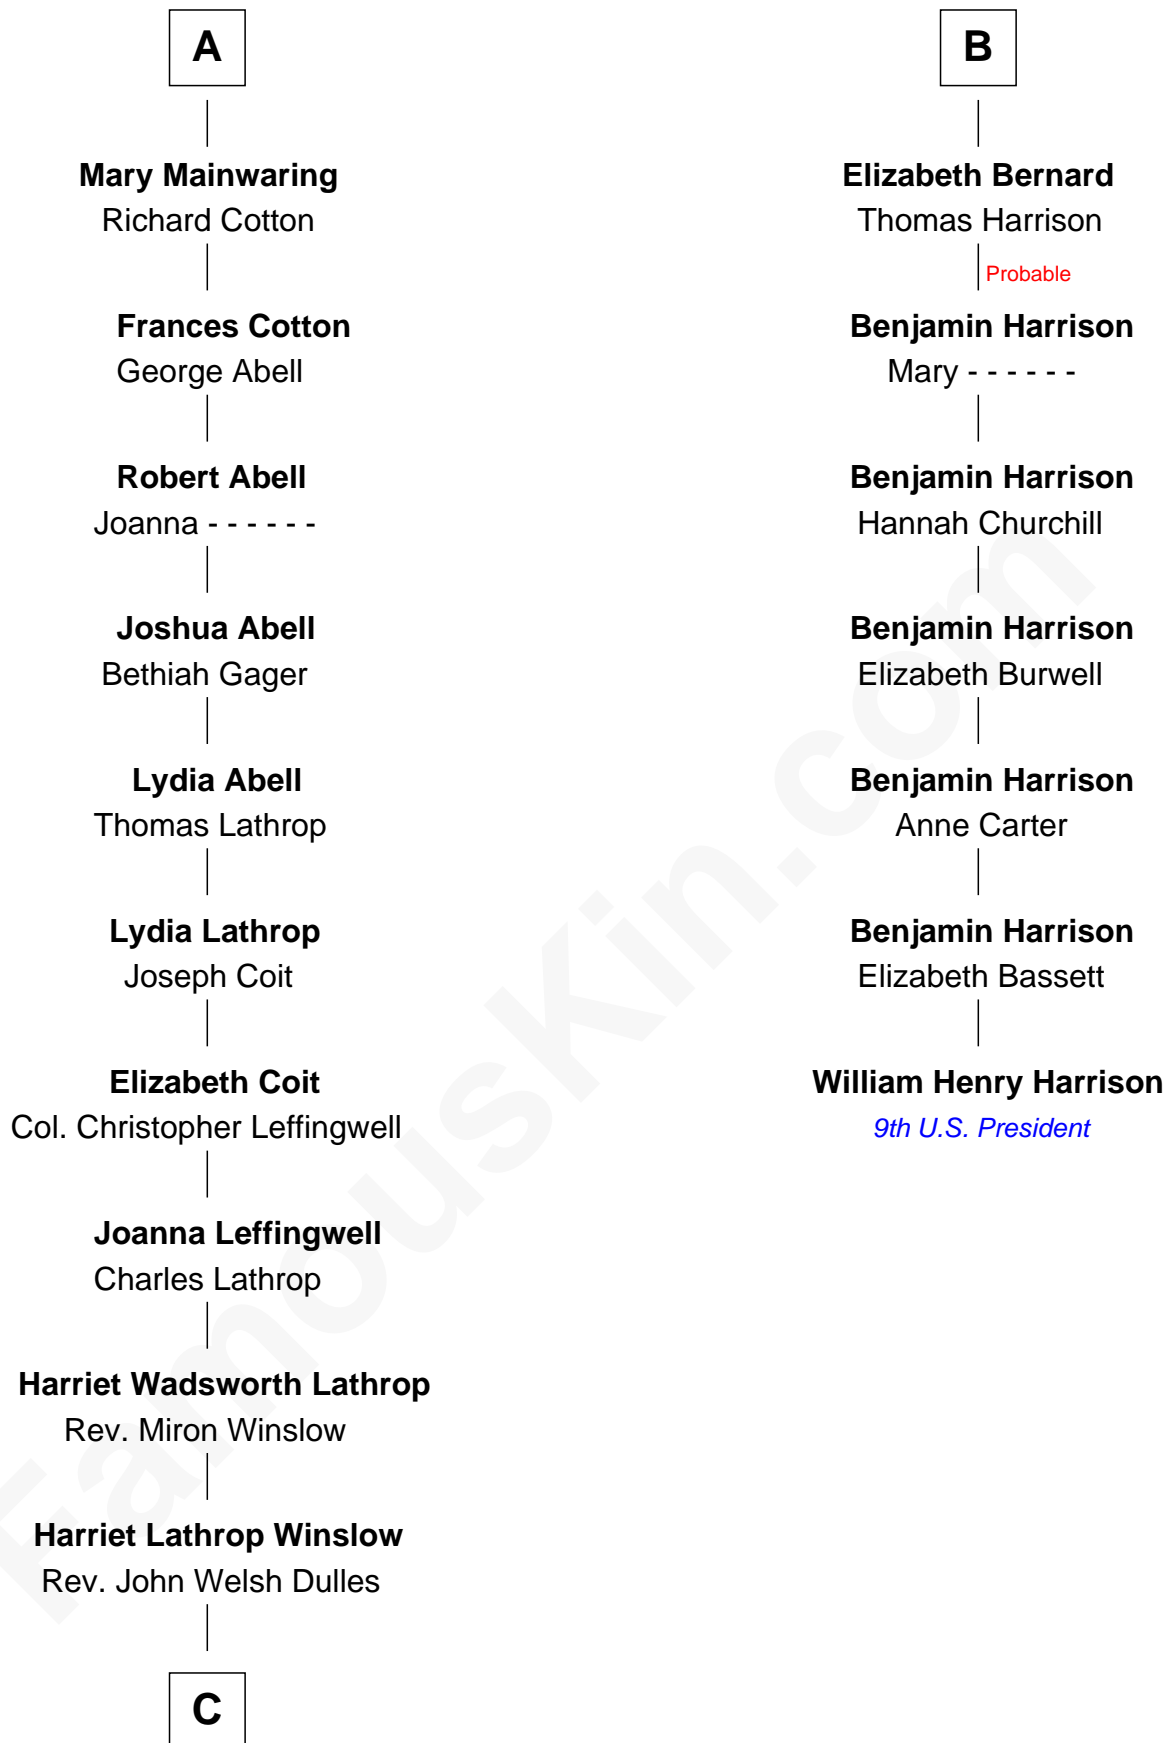

FamousKin.com Relationship Chart of

John Foster Dulles

52nd U.S. Secretary of State

13th cousin 5 times removed of

William Henry Harrison

9th U.S. President

John de Welles

Maud de Roos

C

Allen Macy Dulles

Edith Foster

John Foster Dulles

52nd U.S. Secretary of State

FamousKin.com