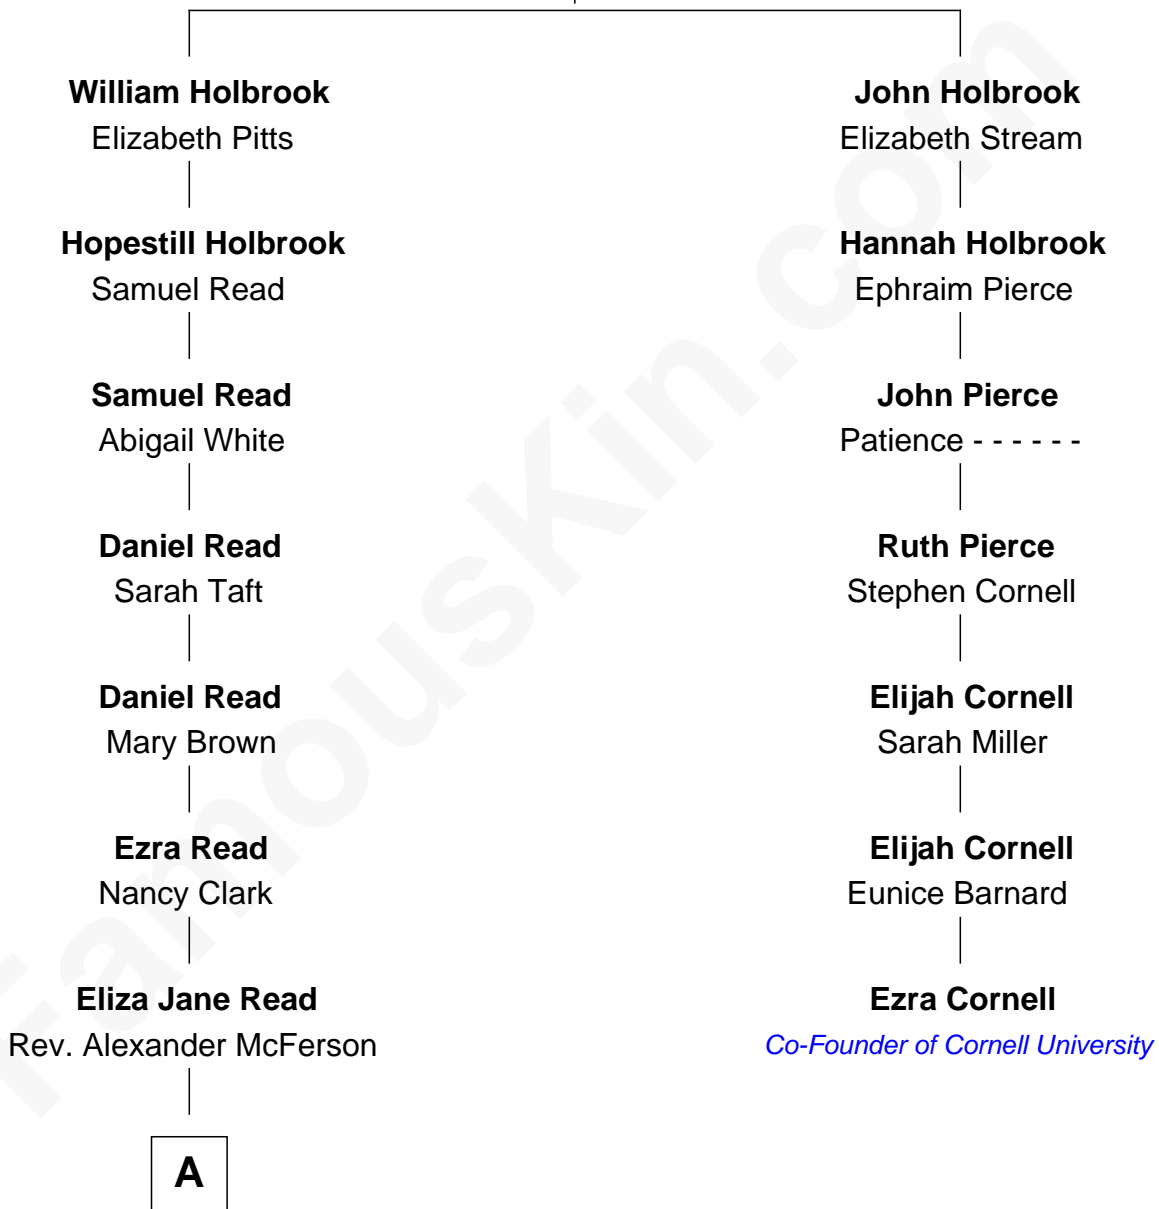

FamousKin.com Relationship Chart of

John Foster Dulles

52nd U.S. Secretary of State

6th cousin 3 times removed of

Ezra Cornell

Co-Founder of Cornell University, Founder of Western Union

Thomas Holbrook

Jane Powys

A

—
Mary Parke McFerson

John Watson Foster

—
Edith Foster

Allen Macy Dulles

—
John Foster Dulles

52nd U.S. Secretary of State

FamousKin.com