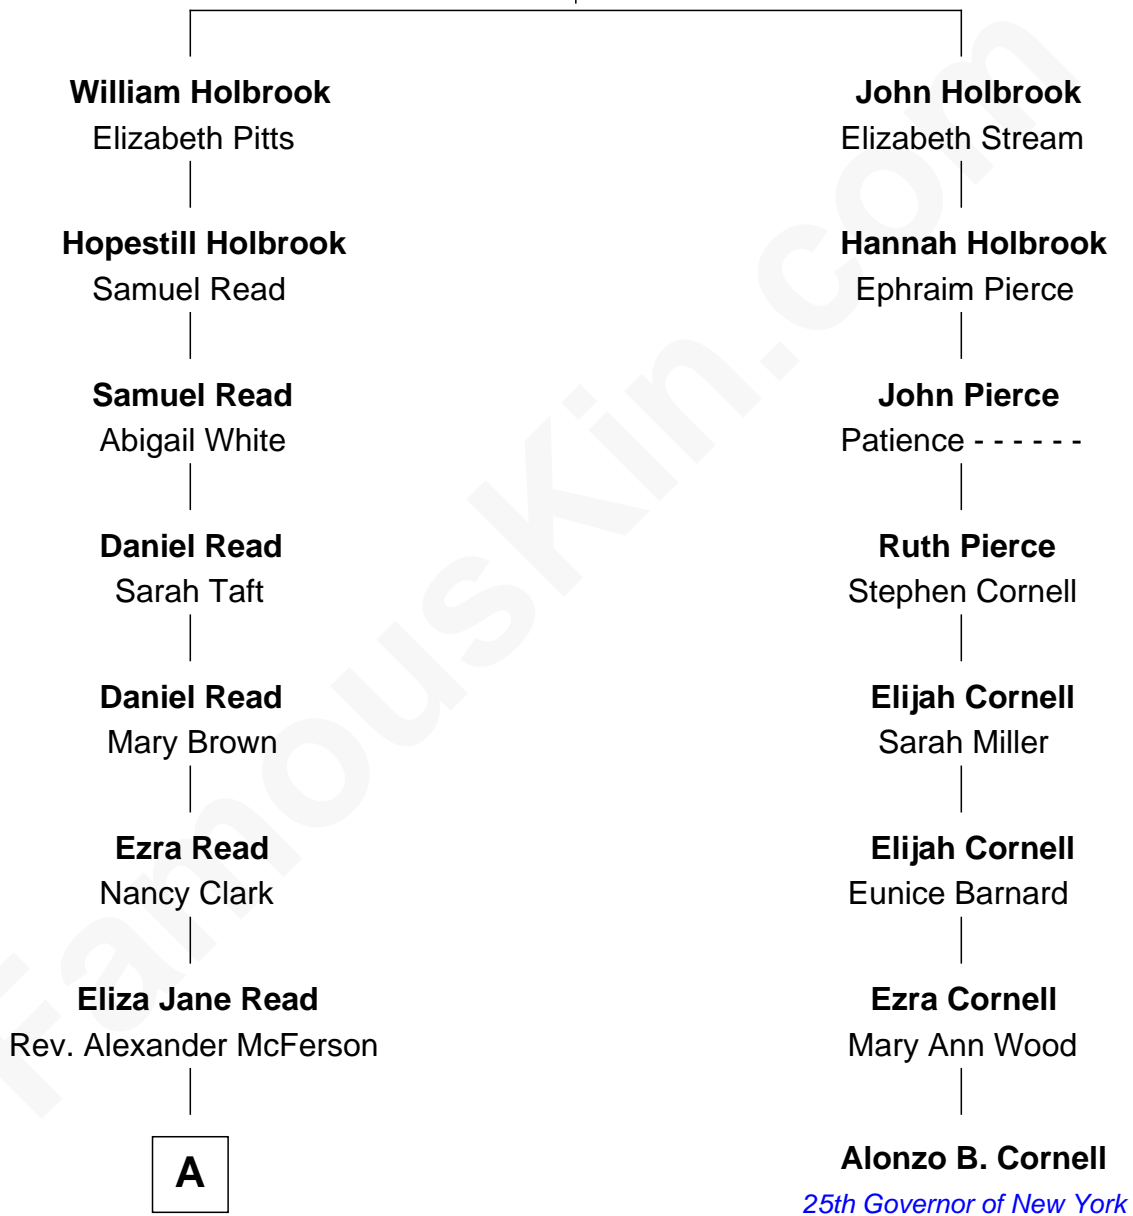

FamousKin.com Relationship Chart of

John Foster Dulles

52nd U.S. Secretary of State

7th cousin 2 times removed of

Alonzo B. Cornell

25th Governor of New York

Thomas Holbrook

Jane Powys

A

—
Mary Parke McFerson

John Watson Foster

—
Edith Foster

Allen Macy Dulles

—
John Foster Dulles

52nd U.S. Secretary of State

FamousKin.com