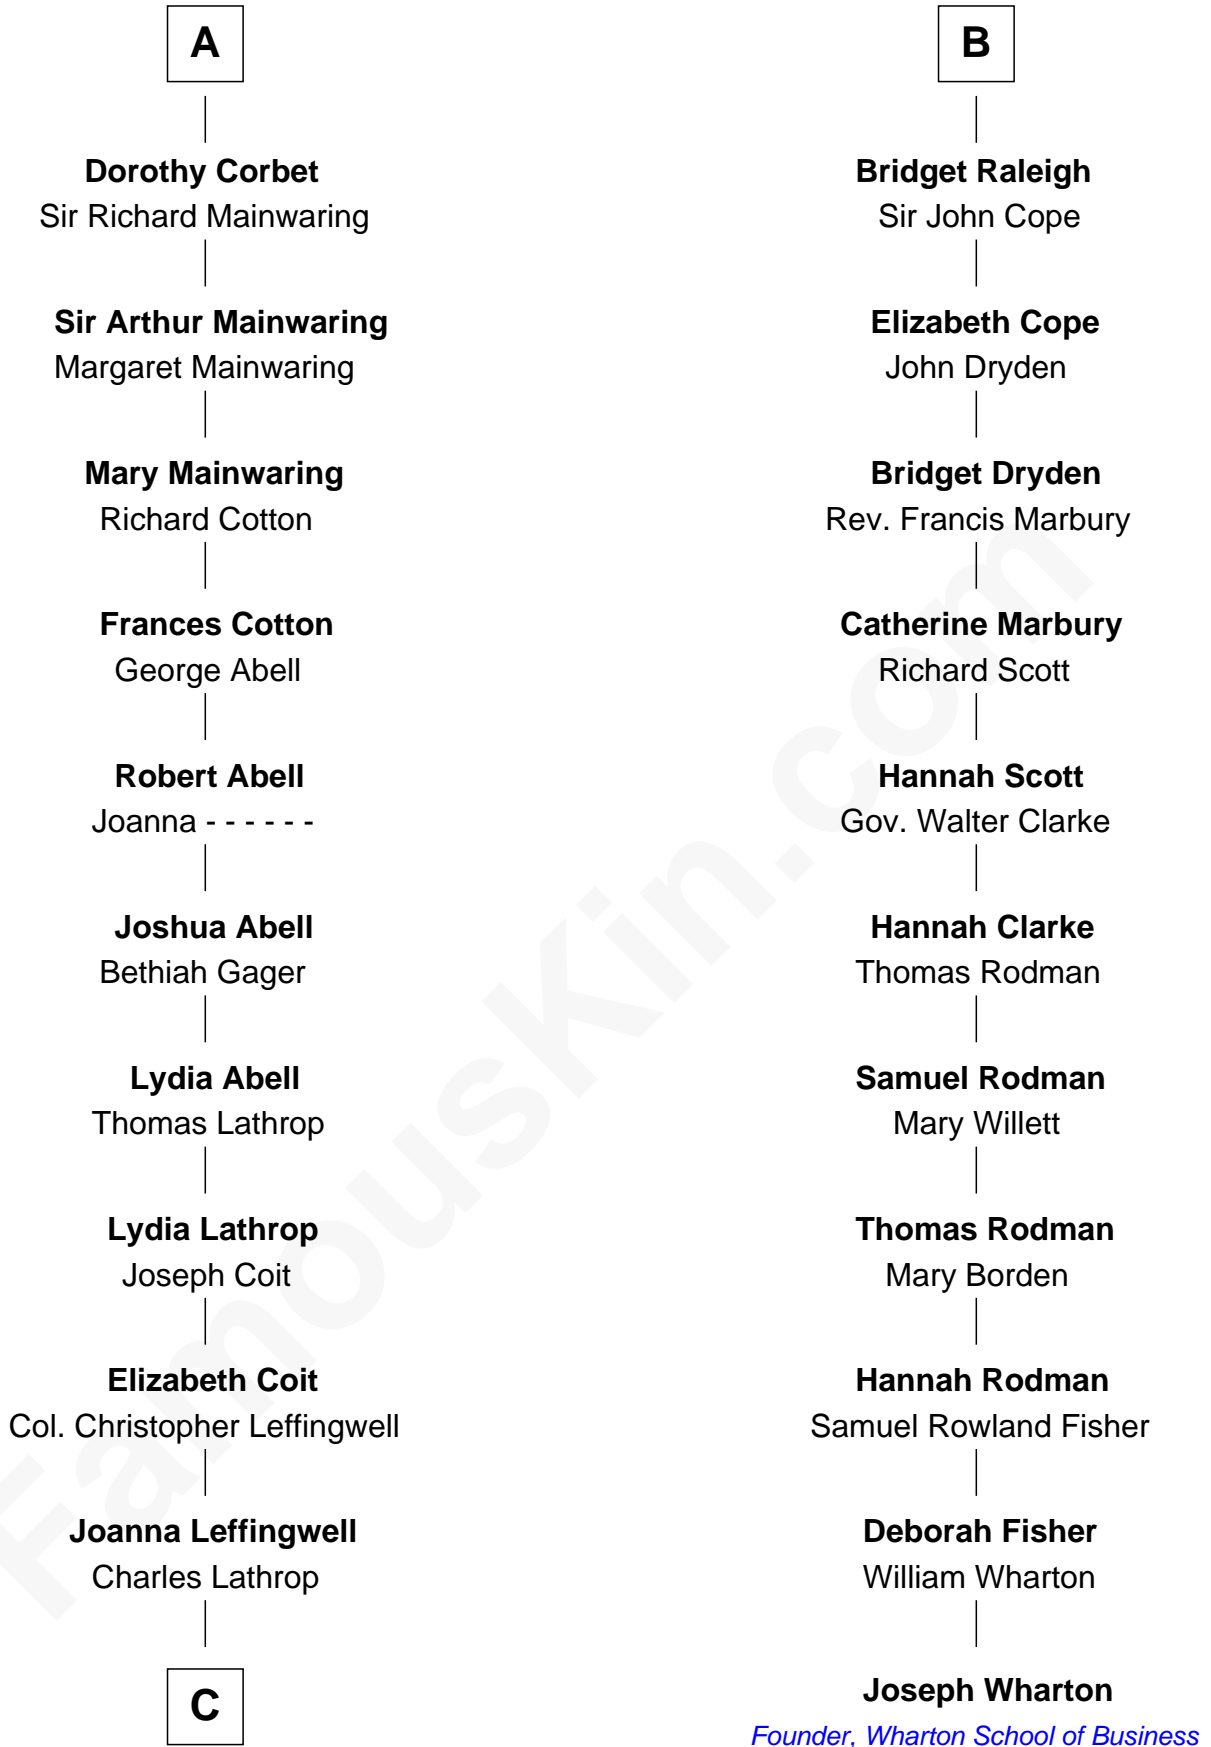

FamousKin.com Relationship Chart of

John Foster Dulles

52nd U.S. Secretary of State

17th cousin 3 times removed of

Joseph Wharton

Founder of the Wharton School of Business

Edmund Fitzalan

Alice de Warenne

C

—
Harriet Wadsworth Lathrop

Rev. Miron Winslow

—
Harriet Lathrop Winslow

Rev. John Welsh Dulles

—
Allen Macy Dulles

Edith Foster

—
John Foster Dulles