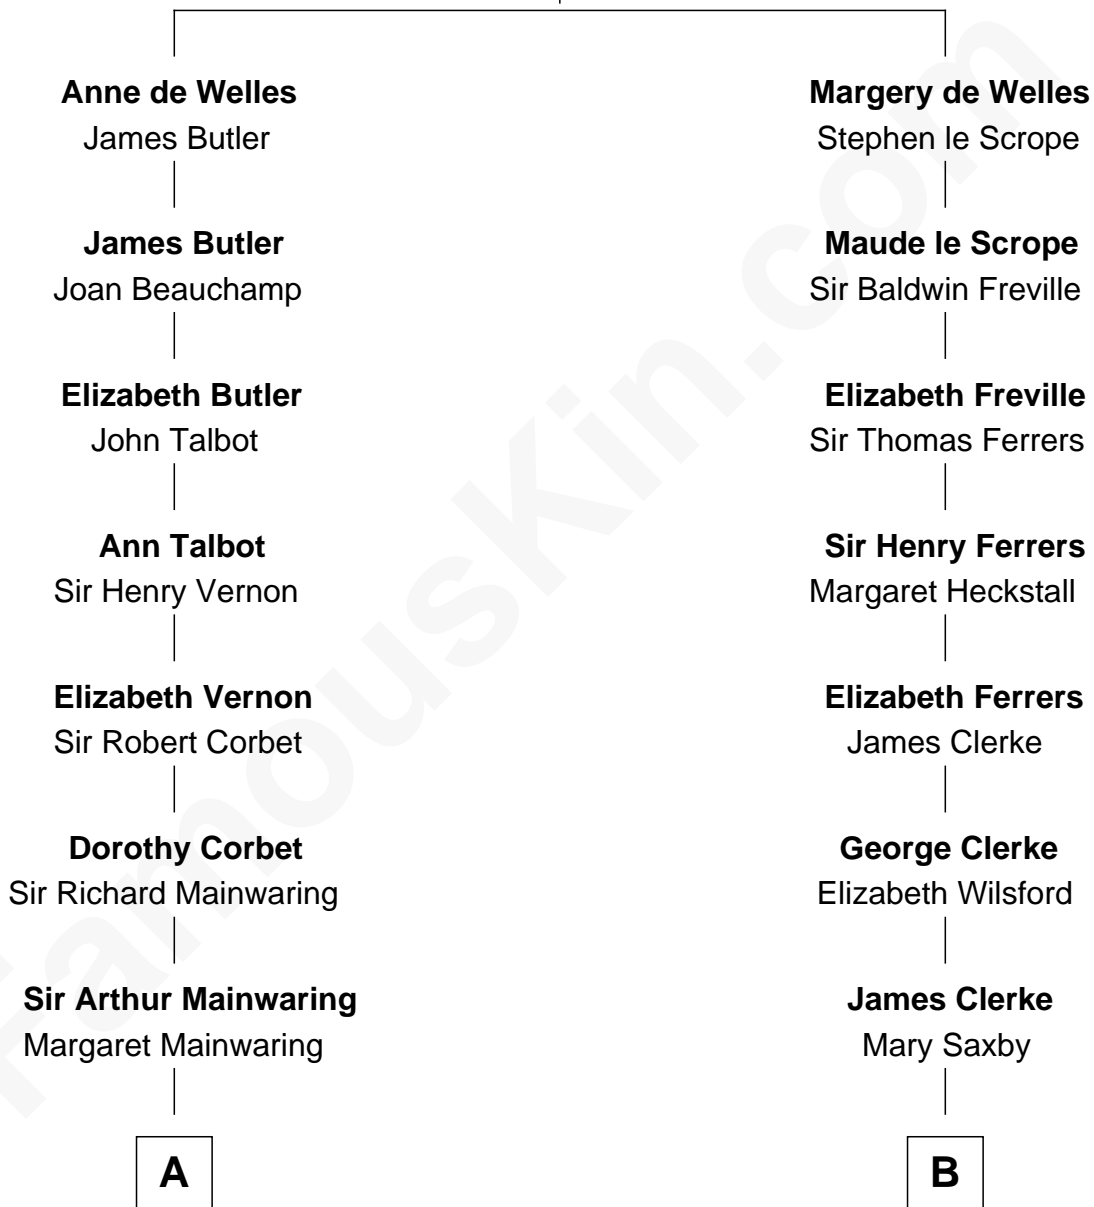

FamousKin.com Relationship Chart of

John Foster Dulles

52nd U.S. Secretary of State

15th cousin 3 times removed of

Joseph Wharton

Founder of the Wharton School of Business

John de Welles

Maud de Roos

C

Allen Macy Dulles

Edith Foster

John Foster Dulles

52nd U.S. Secretary of State

FamousKin.com