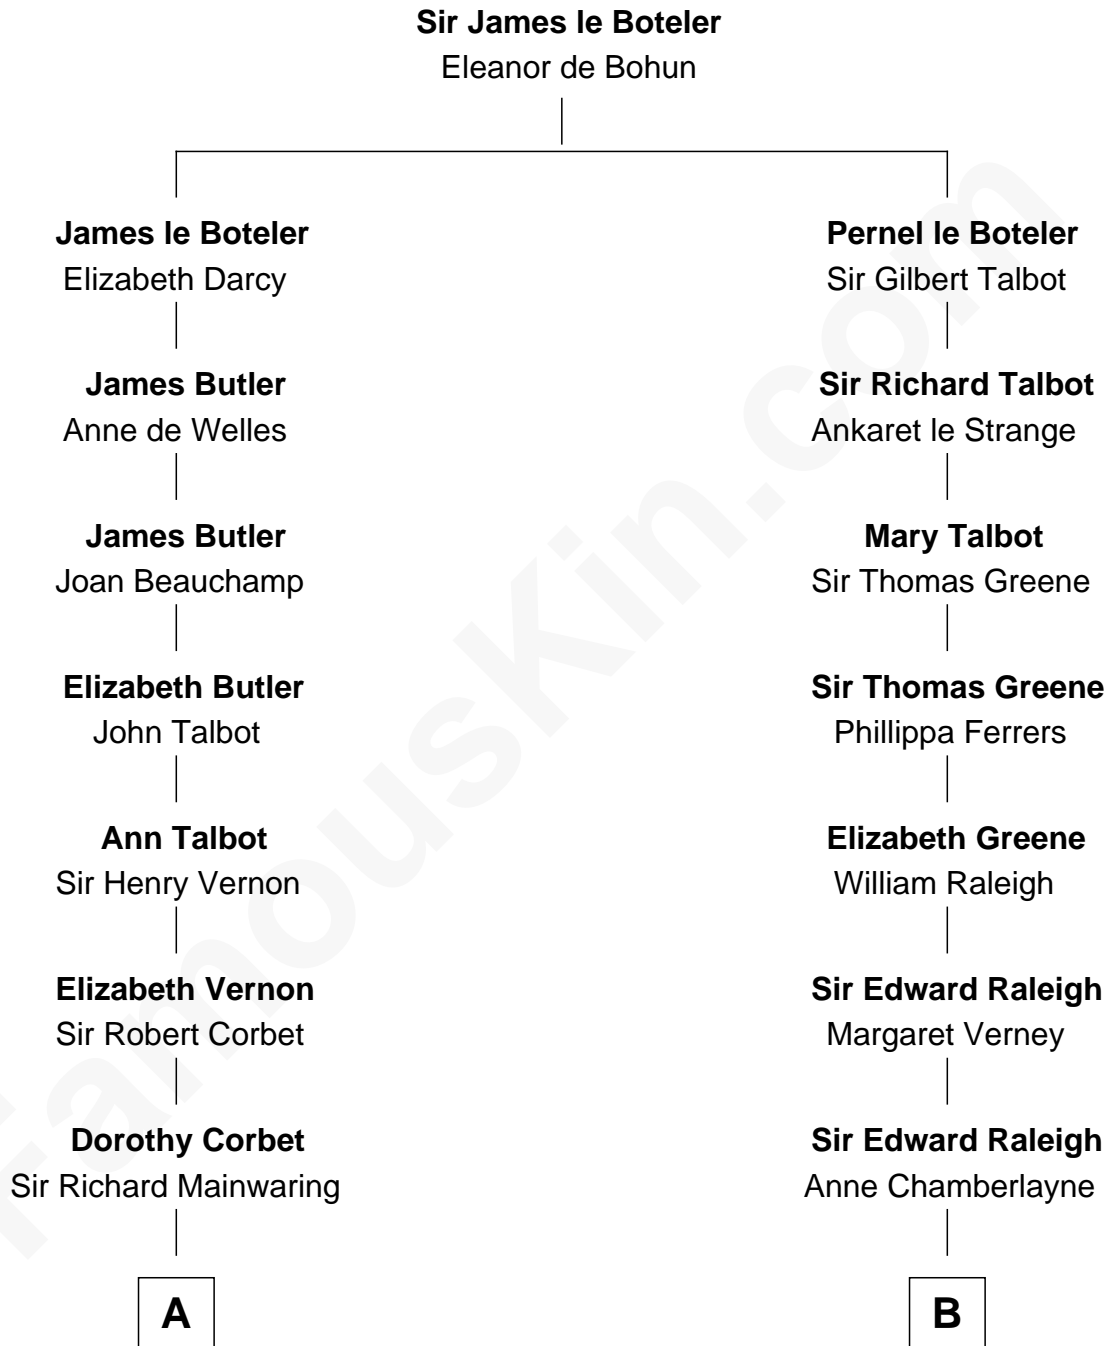

## Relationship Chart of

**John Foster Dulles**

*52nd U.S. Secretary of State*

17th cousin 2 times removed of

**Joseph Wharton**

*Founder of the Wharton School of Business*

C

Harriet Lathrop Winslow

Rev. John Welsh Dulles

Allen Macy Dulles

Edith Foster

John Foster Dulles

*52nd U.S. Secretary of State*

FamousKin.com