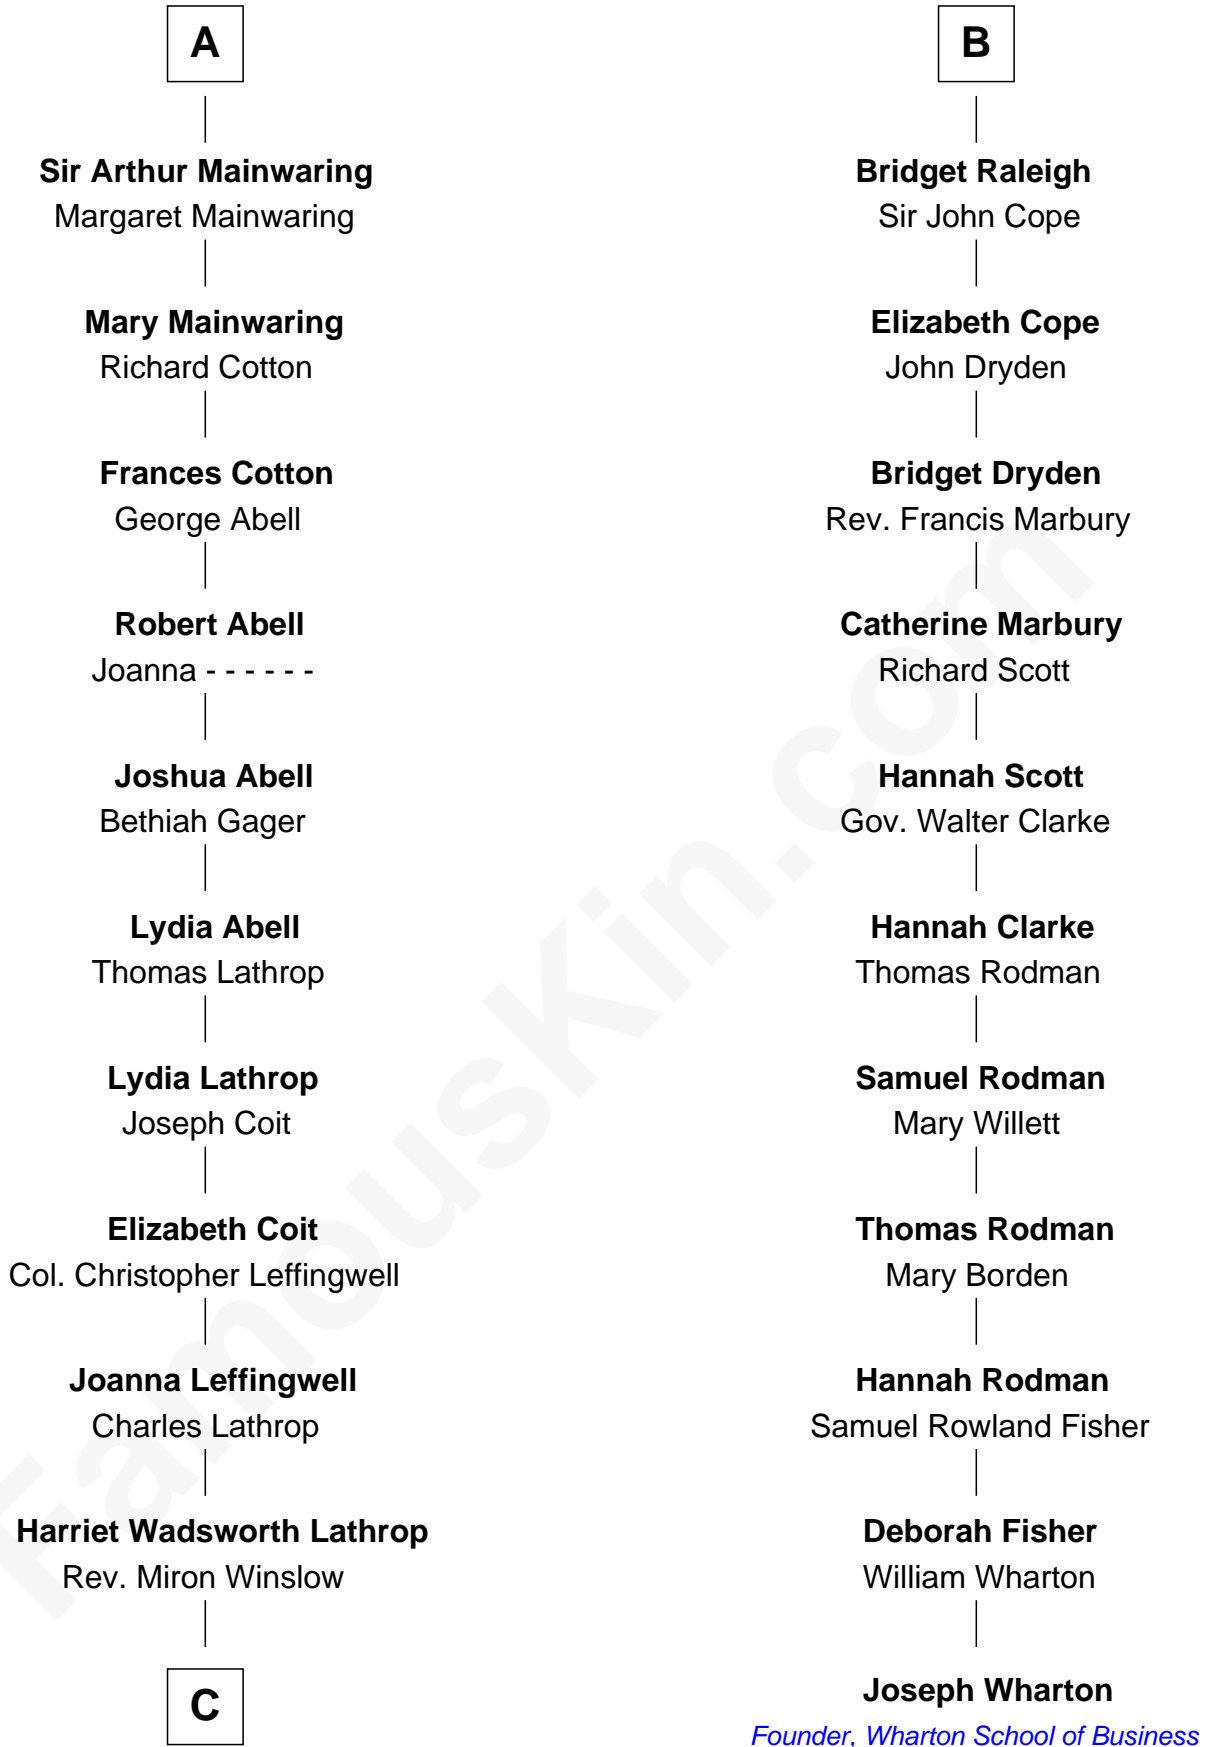

## Relationship Chart of

**John Foster Dulles**

*52nd U.S. Secretary of State*

17th cousin 2 times removed of

**Joseph Wharton**

*Founder of the Wharton School of Business*

C

Harriet Lathrop Winslow