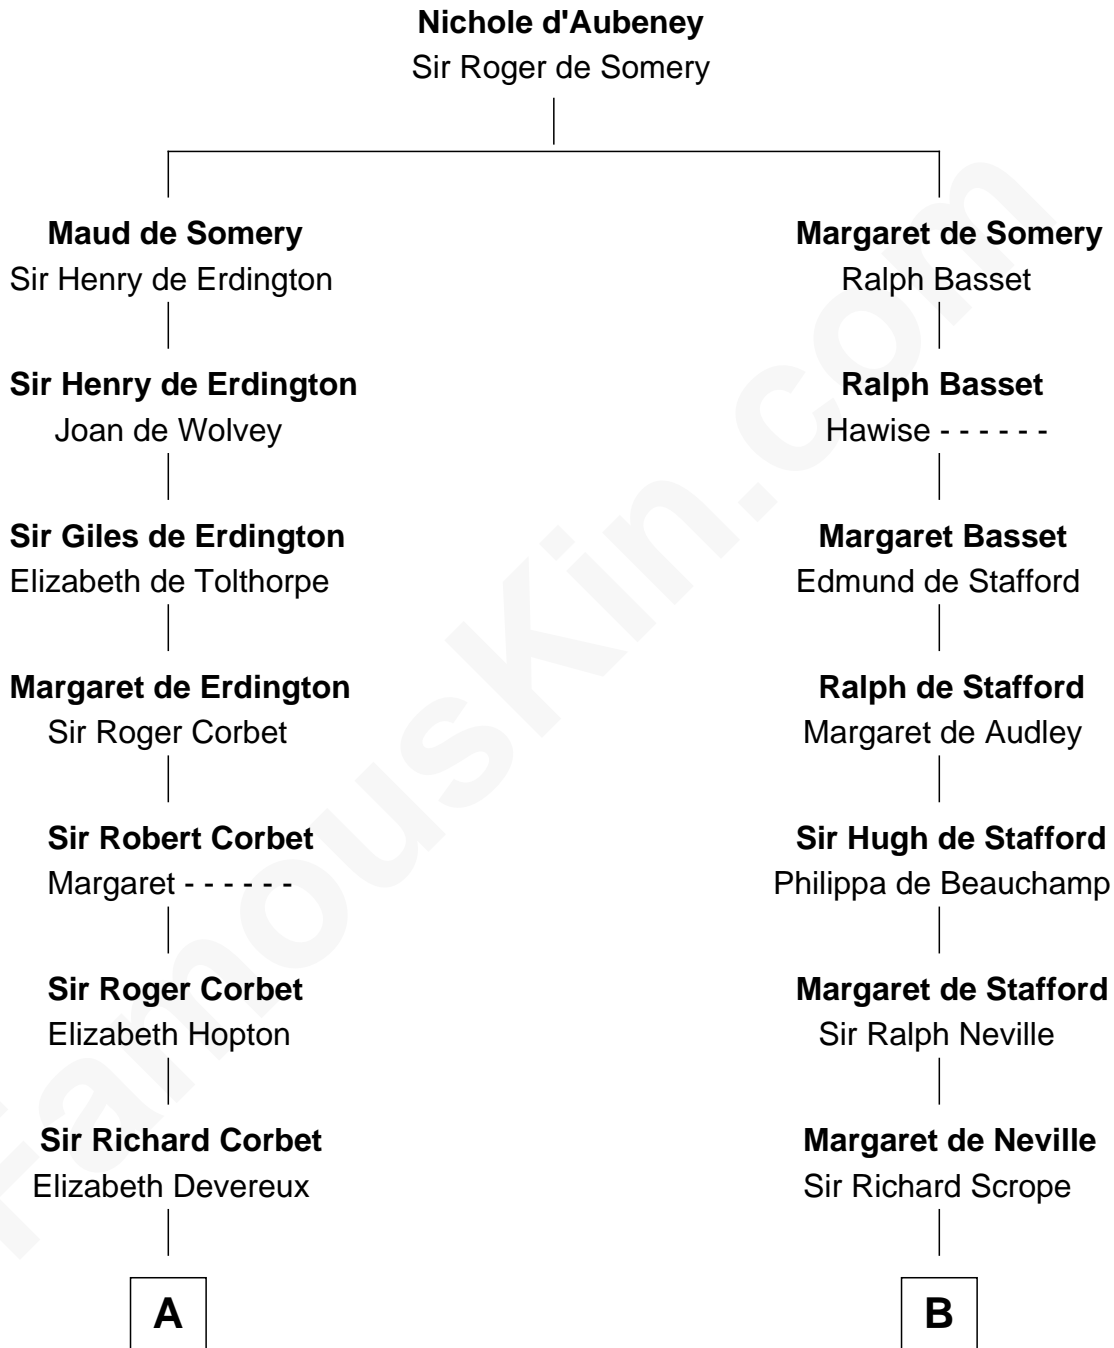

# FamousKin.com Relationship Chart of

**John Foster Dulles**

*52nd U.S. Secretary of State*

17th cousin 4 times removed of

**Benjamin Harrison V**

*Signer of the Declaration of Independence*

**C**

**Joanna Leffingwell**

Charles Lathrop

**Harriet Wadsworth Lathrop**

Rev. Miron Winslow

**Harriet Lathrop Winslow**

Rev. John Welsh Dulles

**Allen Macy Dulles**

Edith Foster

**John Foster Dulles**

*52nd U.S. Secretary of State*

FamousKin.com