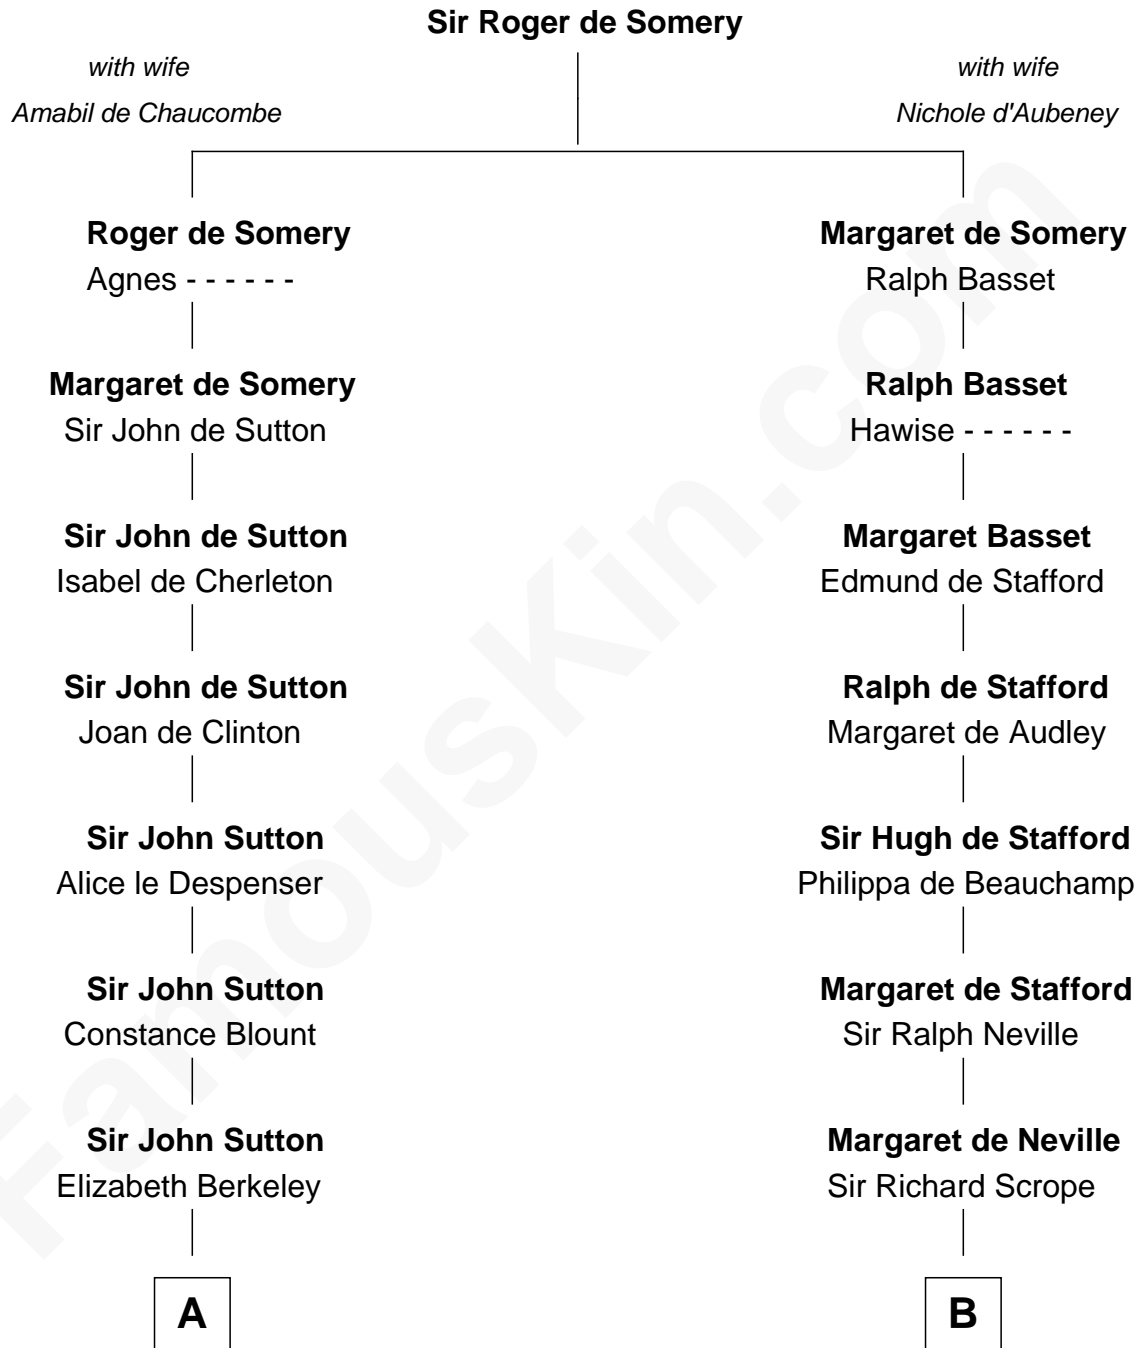

FamousKin.com Relationship Chart of

John Foster Dulles

52nd U.S. Secretary of State

17th cousin 4 times removed of

Benjamin Harrison V

Signer of the Declaration of Independence

C

Joanna Leffingwell

Charles Lathrop

Harriet Wadsworth Lathrop

Rev. Miron Winslow

Harriet Lathrop Winslow

Rev. John Welsh Dulles

Allen Macy Dulles

Edith Foster

John Foster Dulles

52nd U.S. Secretary of State

FamousKin.com