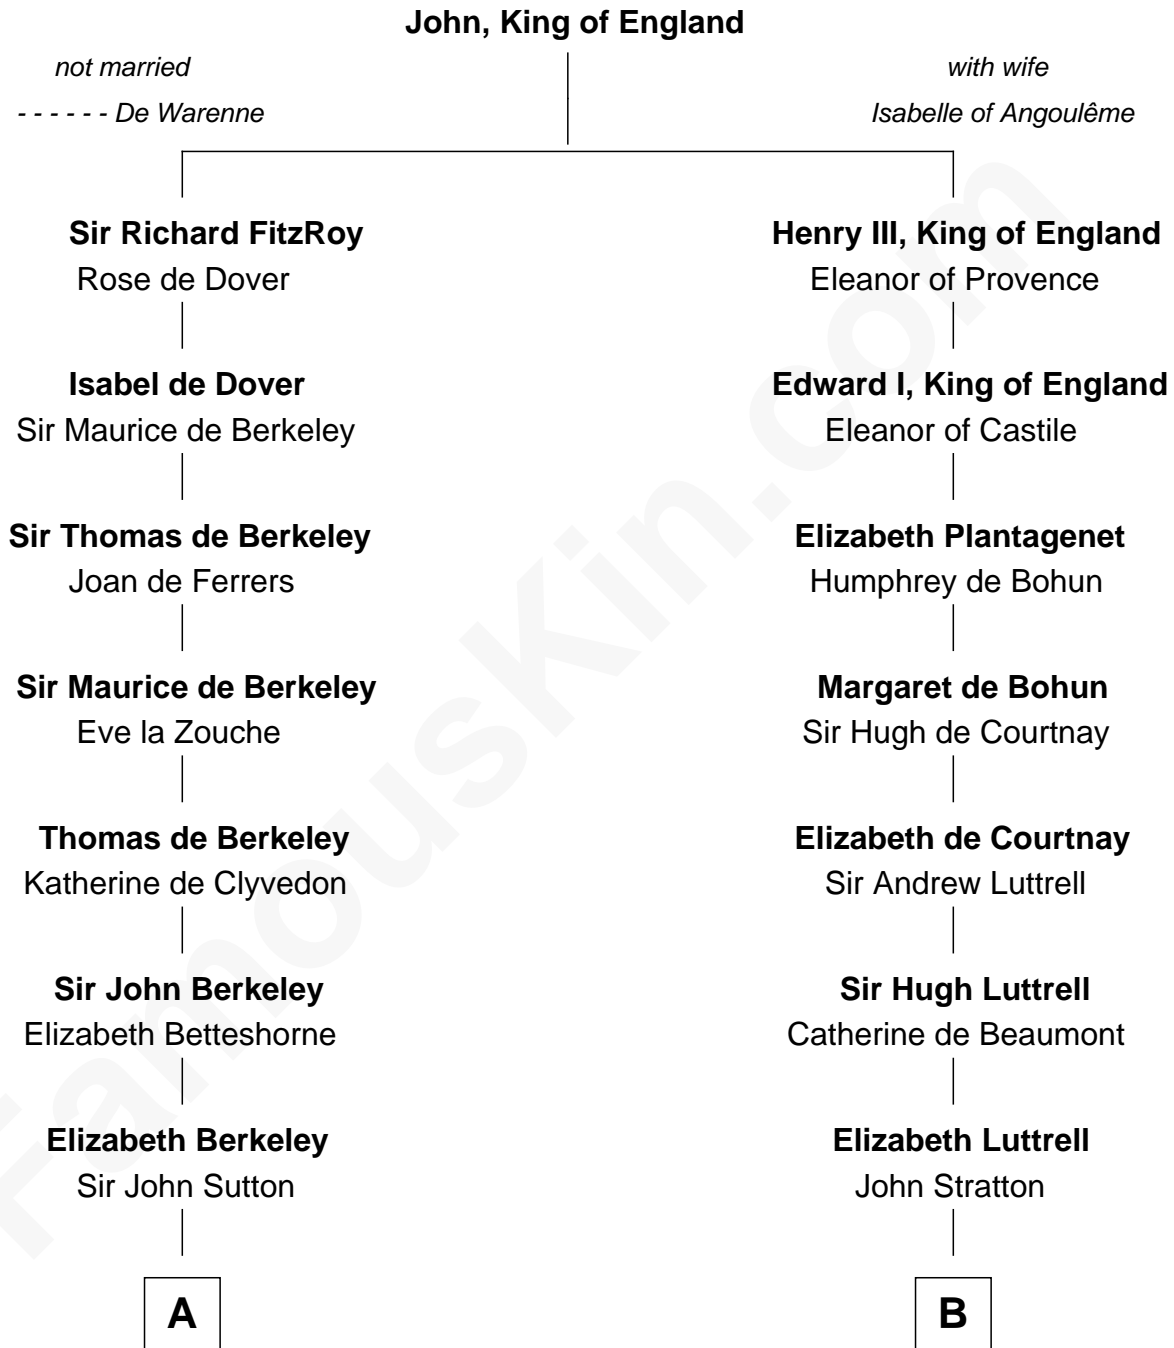

FamousKin.com Relationship Chart of

John Foster Dulles

52nd U.S. Secretary of State

16th cousin 5 times removed of

Benjamin Harrison V

Signer of the Declaration of Independence

C

Joanna Leffingwell

Charles Lathrop

Harriet Wadsworth Lathrop

Rev. Miron Winslow

Harriet Lathrop Winslow

Rev. John Welsh Dulles

Allen Macy Dulles

Edith Foster

John Foster Dulles

52nd U.S. Secretary of State

FamousKin.com