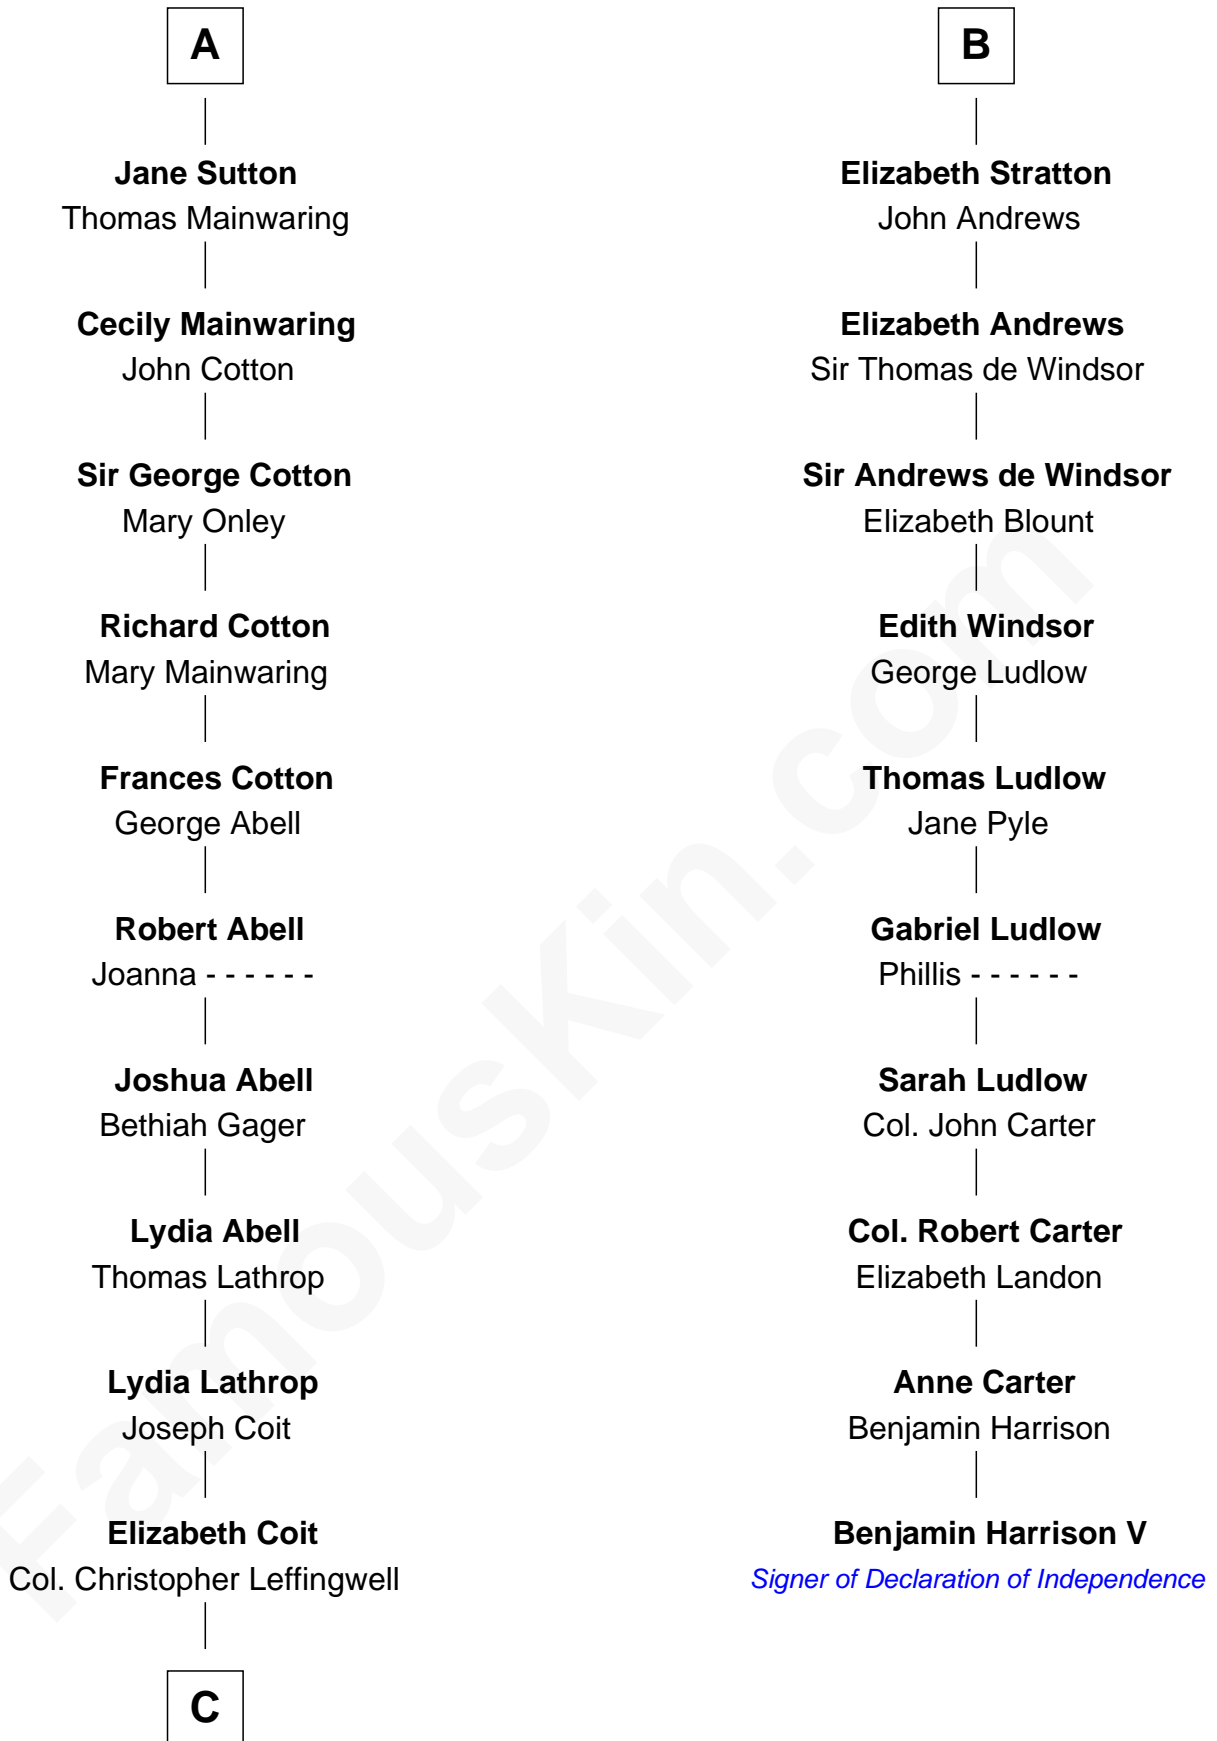

FamousKin.com Relationship Chart of

John Foster Dulles

52nd U.S. Secretary of State

16th cousin 5 times removed of

Benjamin Harrison V

Signer of the Declaration of Independence

C

Joanna Leffingwell

Charles Lathrop

Harriet Wadsworth Lathrop

Rev. Miron Winslow

Harriet Lathrop Winslow

Rev. John Welsh Dulles

Allen Macy Dulles

Edith Foster

John Foster Dulles