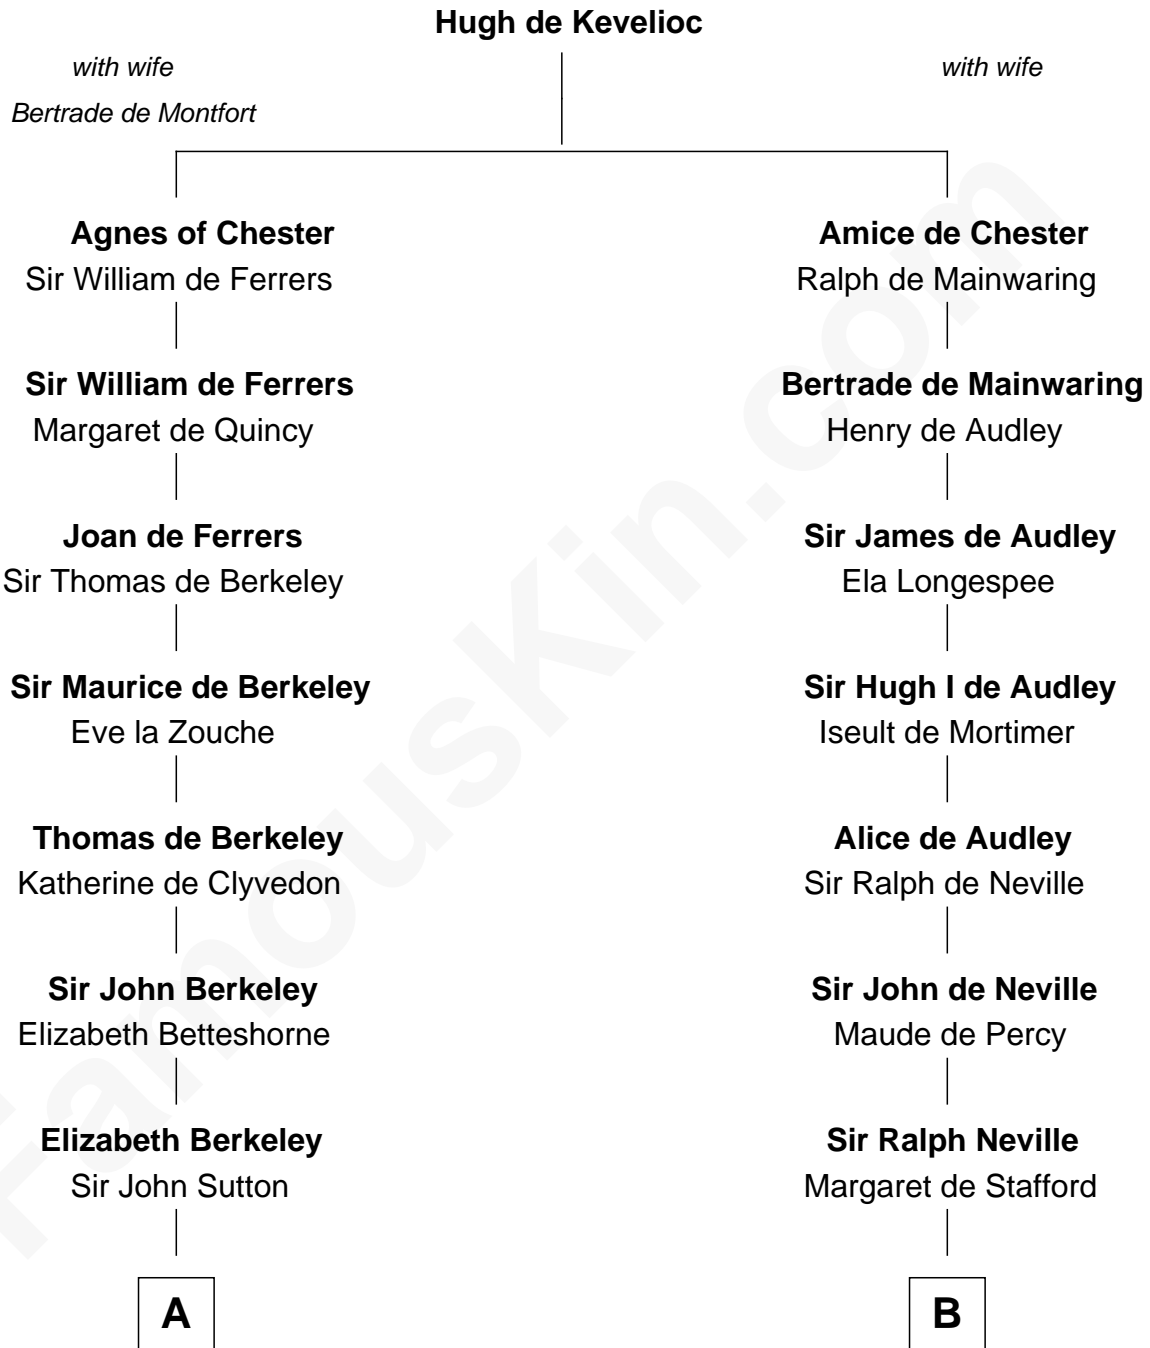

# FamousKin.com Relationship Chart of

**John Foster Dulles**

*52nd U.S. Secretary of State*

18th cousin 3 times removed of

**Benjamin Harrison V**

*Signer of the Declaration of Independence*

**C**

**Joanna Leffingwell**

Charles Lathrop

**Harriet Wadsworth Lathrop**

Rev. Miron Winslow

**Harriet Lathrop Winslow**

Rev. John Welsh Dulles

**Allen Macy Dulles**

Edith Foster

**John Foster Dulles**

*52nd U.S. Secretary of State*

**D**

**Benjamin Harrison**

Anne Carter

**Benjamin Harrison V**

*Signer of Declaration of Independence*

FamousKin.com