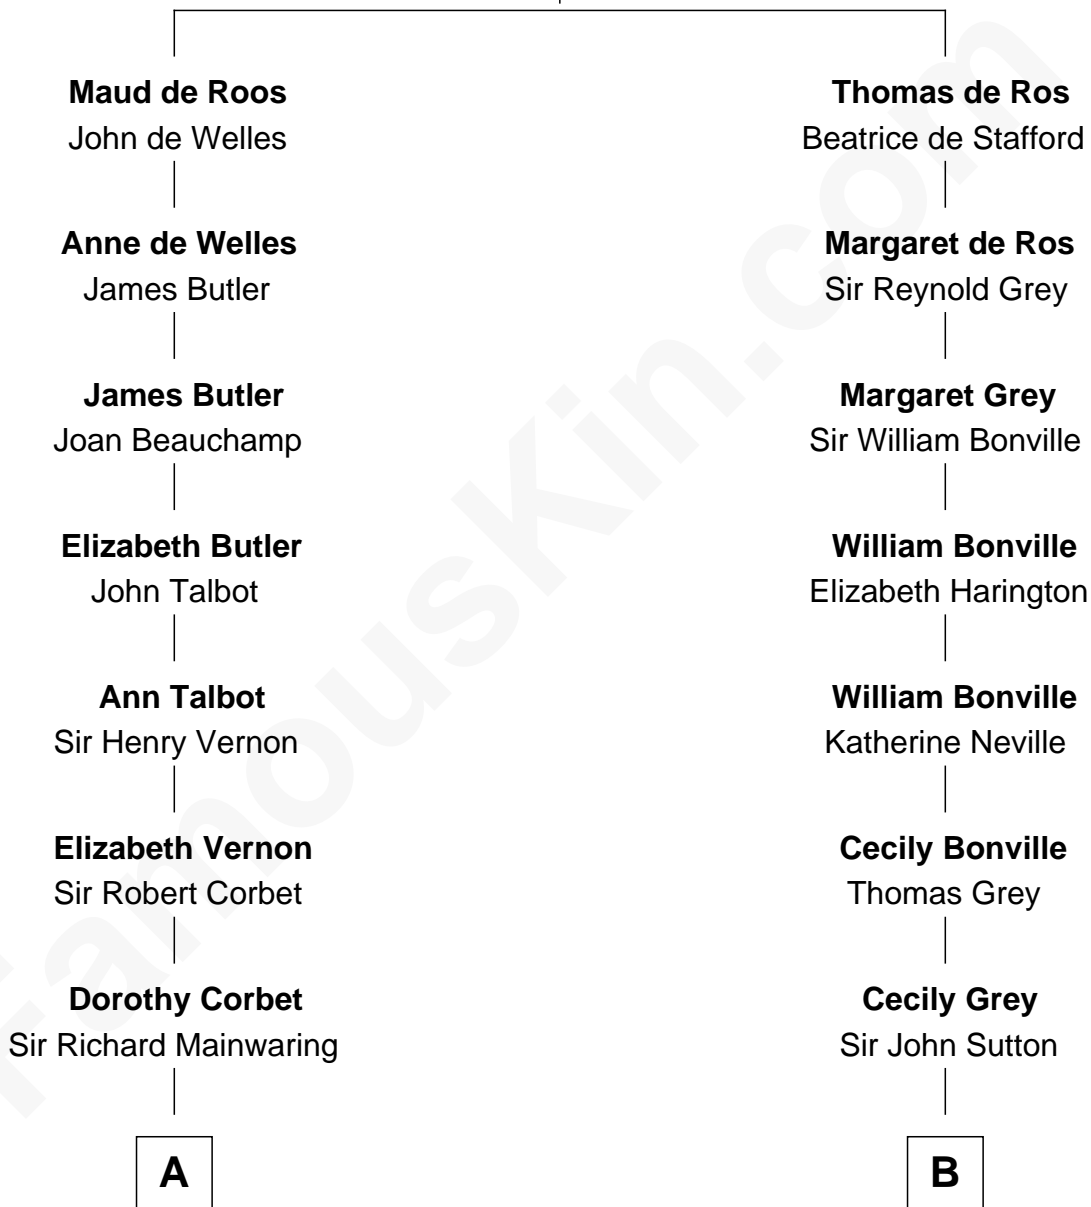

FamousKin.com Relationship Chart of

John Foster Dulles

52nd U.S. Secretary of State

17th cousin 2 times removed of

William Marsh Rice

Founder of Rice University

Sir William de Ros
Margery de Badlesmere

C

—
Harriet Lathrop Winslow

Rev. John Welsh Dulles

—
Allen Macy Dulles

Edith Foster

—
John Foster Dulles

52nd U.S. Secretary of State

FamousKin.com