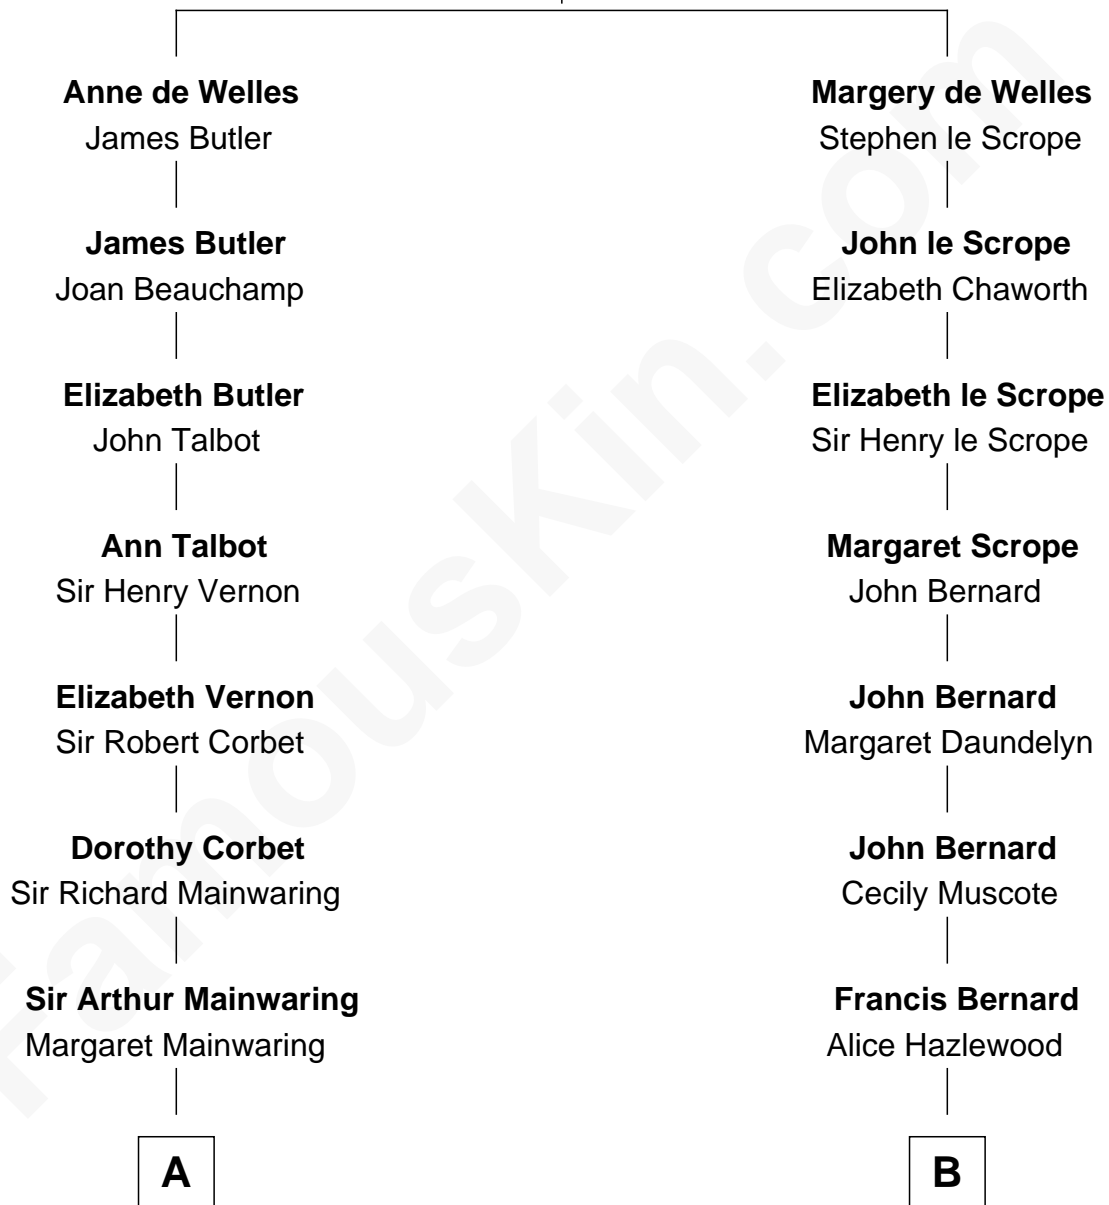

# FamousKin.com Relationship Chart of

**John Foster Dulles**

*52nd U.S. Secretary of State*

16th cousin 2 times removed of

**Harry F. Byrd**

*50th Governor of Virginia*

**John de Welles**

Maud de Roos

**C**

Allen Macy Dulles

Edith Foster

John Foster Dulles

*52nd U.S. Secretary of State*

FamousKin.com