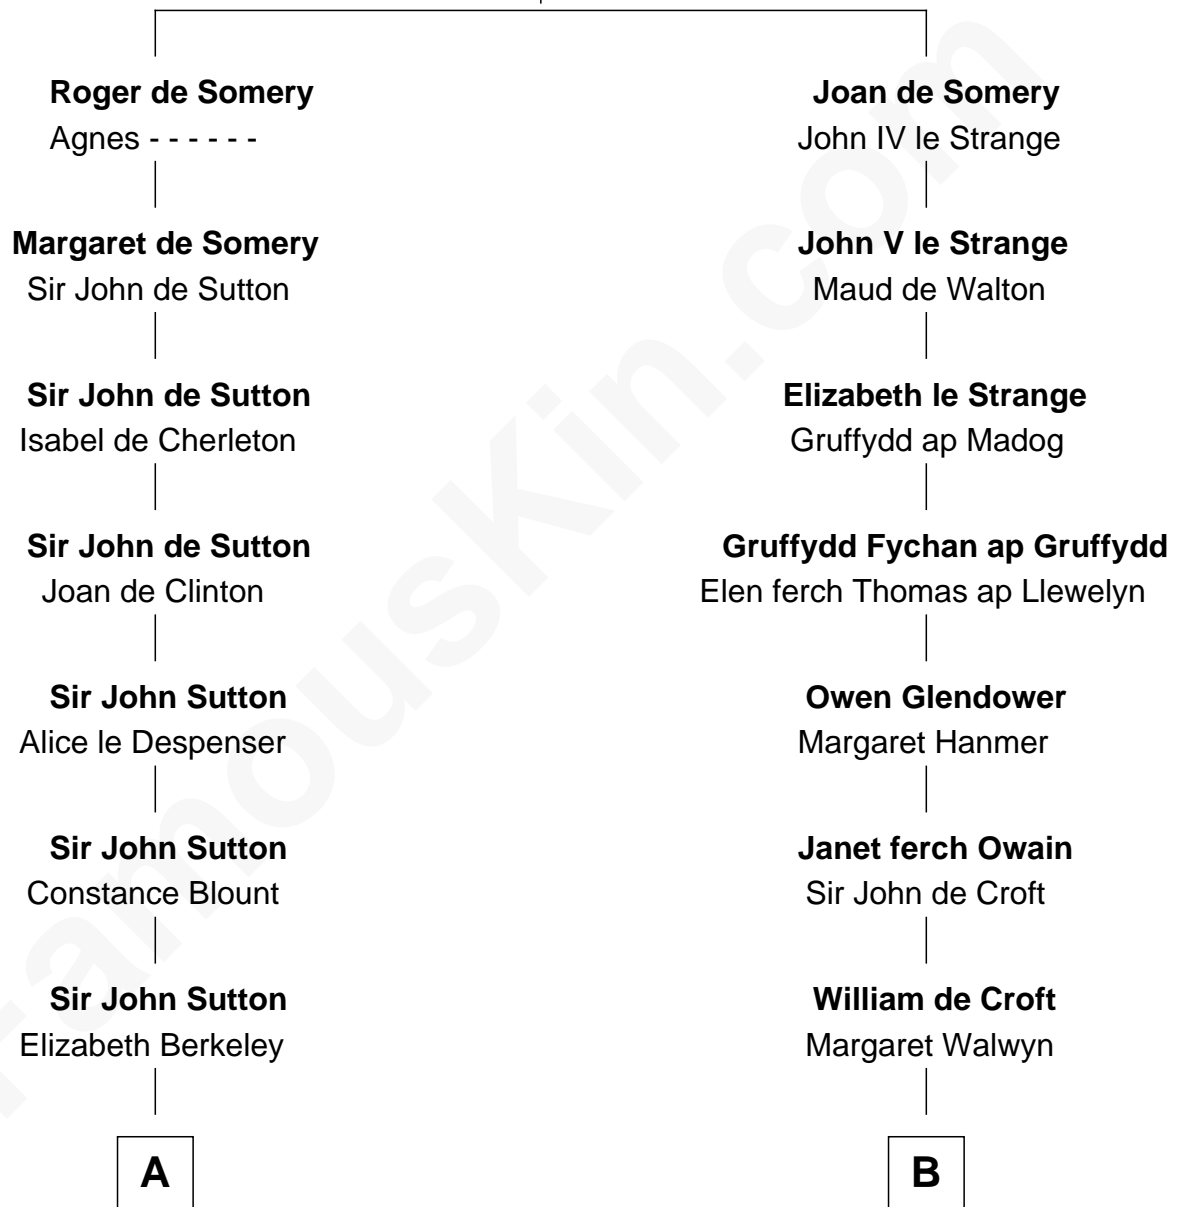

Sir Roger de Somery

*with wife
Amabil de Chaucombe*

*with wife
Nichole d'Aubenev*