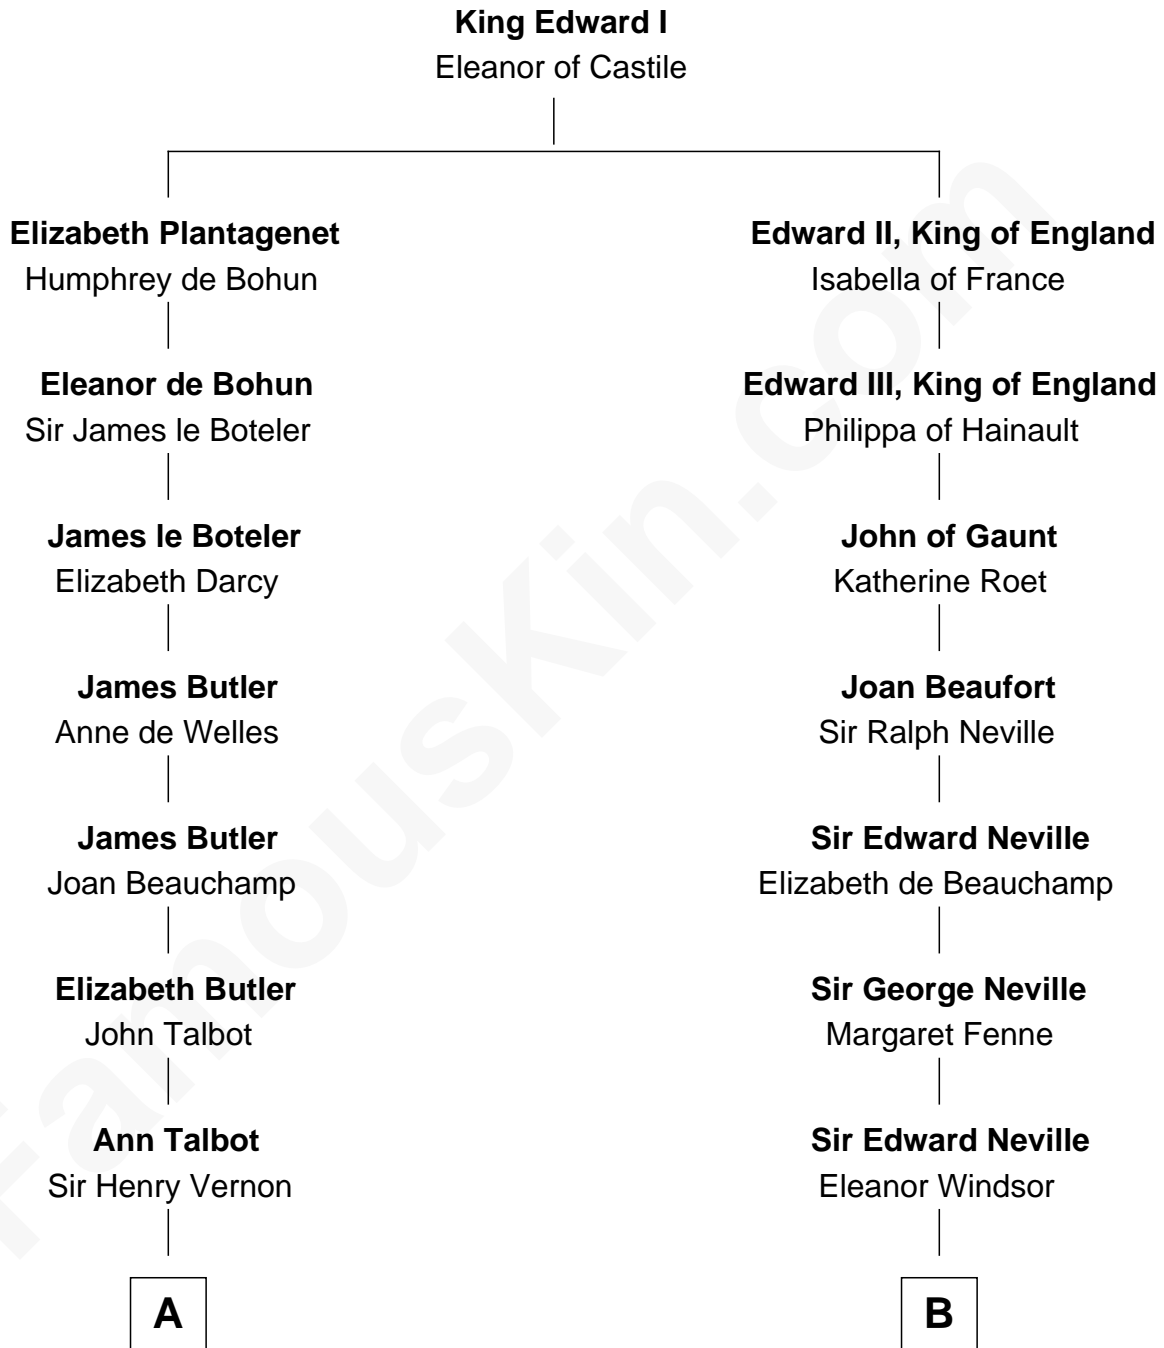

# FamousKin.com Relationship Chart of

**John Foster Dulles**

*52nd U.S. Secretary of State*

17th cousin 4 times removed of

**Lytton Strachey**

*Author and Co-Founder of Bloomsbury Group*

**C**

**Joanna Leffingwell**

Charles Lathrop

**Harriet Wadsworth Lathrop**

Rev. Miron Winslow

**Harriet Lathrop Winslow**

Rev. John Welsh Dulles

**Allen Macy Dulles**

Edith Foster

**John Foster Dulles**

*52nd U.S. Secretary of State*

FamousKin.com