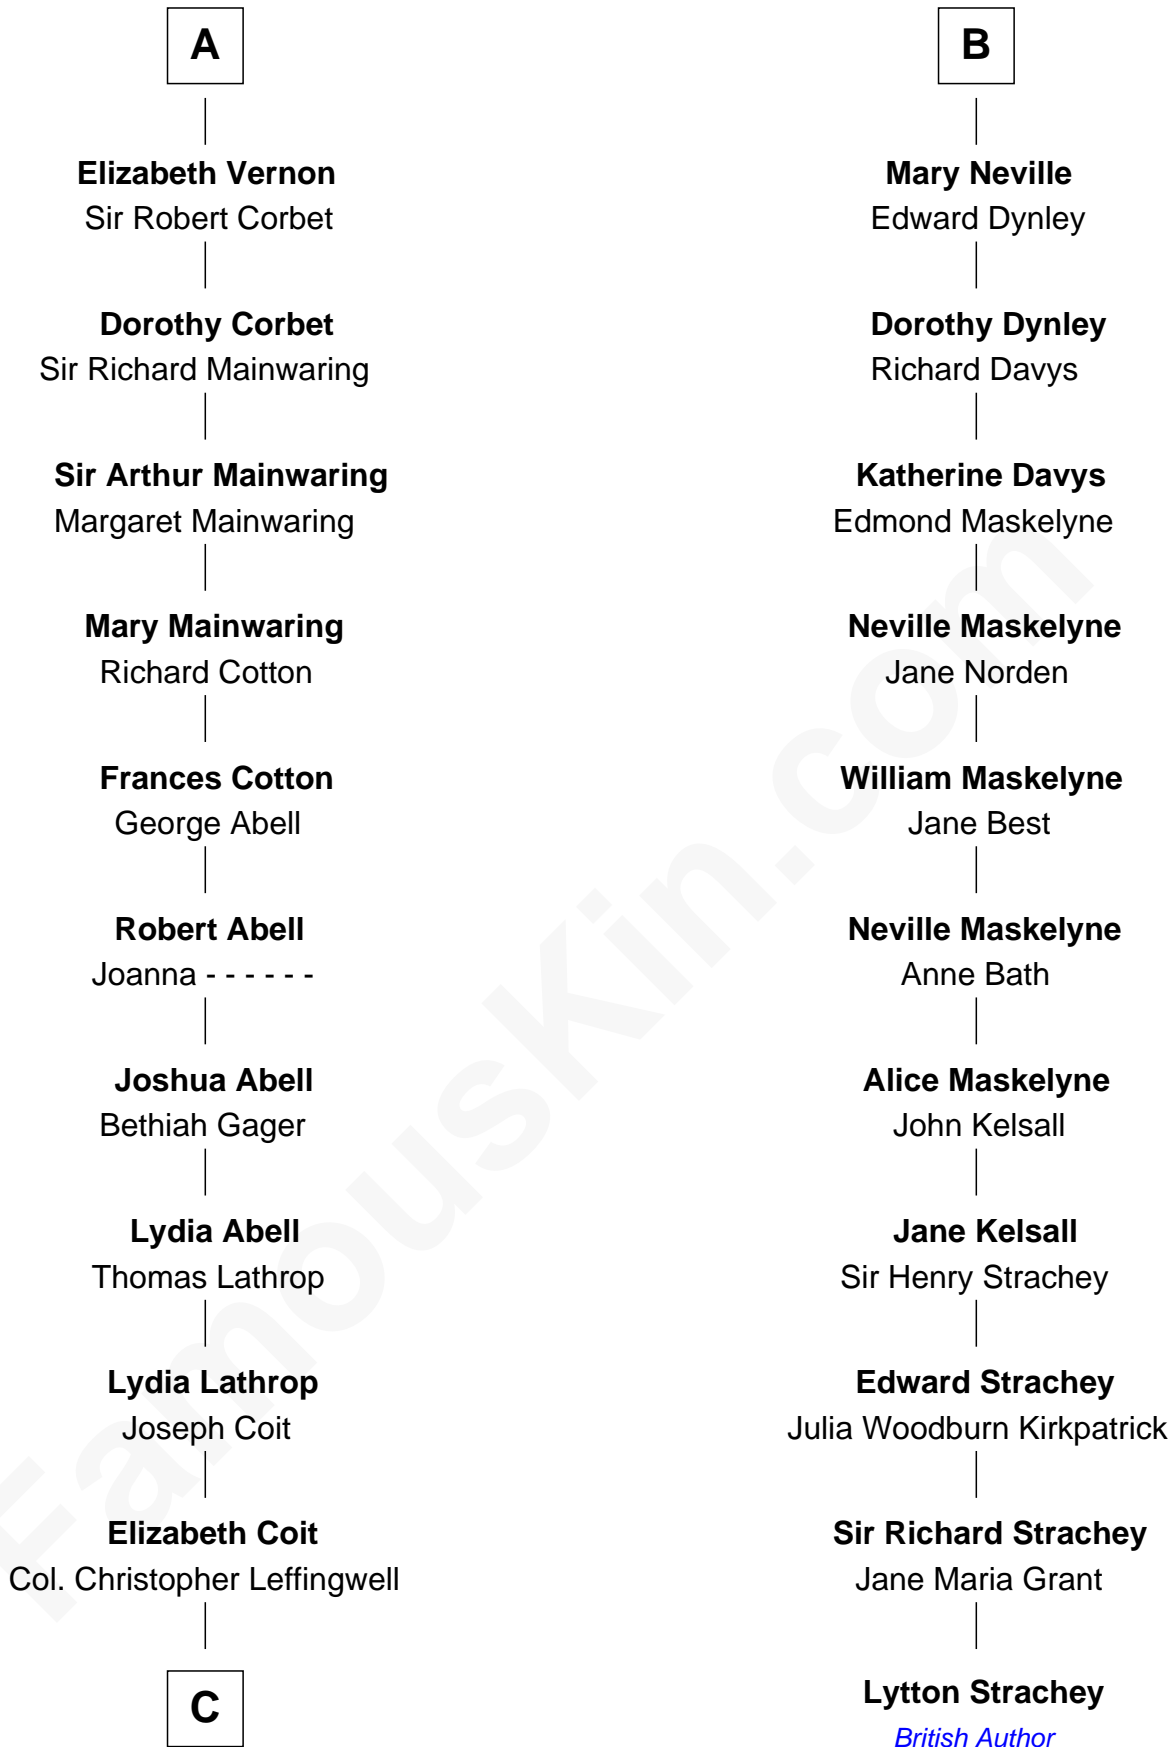

# FamousKin.com Relationship Chart of

**John Foster Dulles**

*52nd U.S. Secretary of State*

17th cousin 4 times removed of

**Lytton Strachey**

*Author and Co-Founder of Bloomsbury Group*

**C**

**Joanna Leffingwell**

Charles Lathrop

**Harriet Wadsworth Lathrop**

Rev. Miron Winslow

**Harriet Lathrop Winslow**

Rev. John Welsh Dulles

**Allen Macy Dulles**

Edith Foster

**John Foster Dulles**

*52nd U.S. Secretary of State*

FamousKin.com