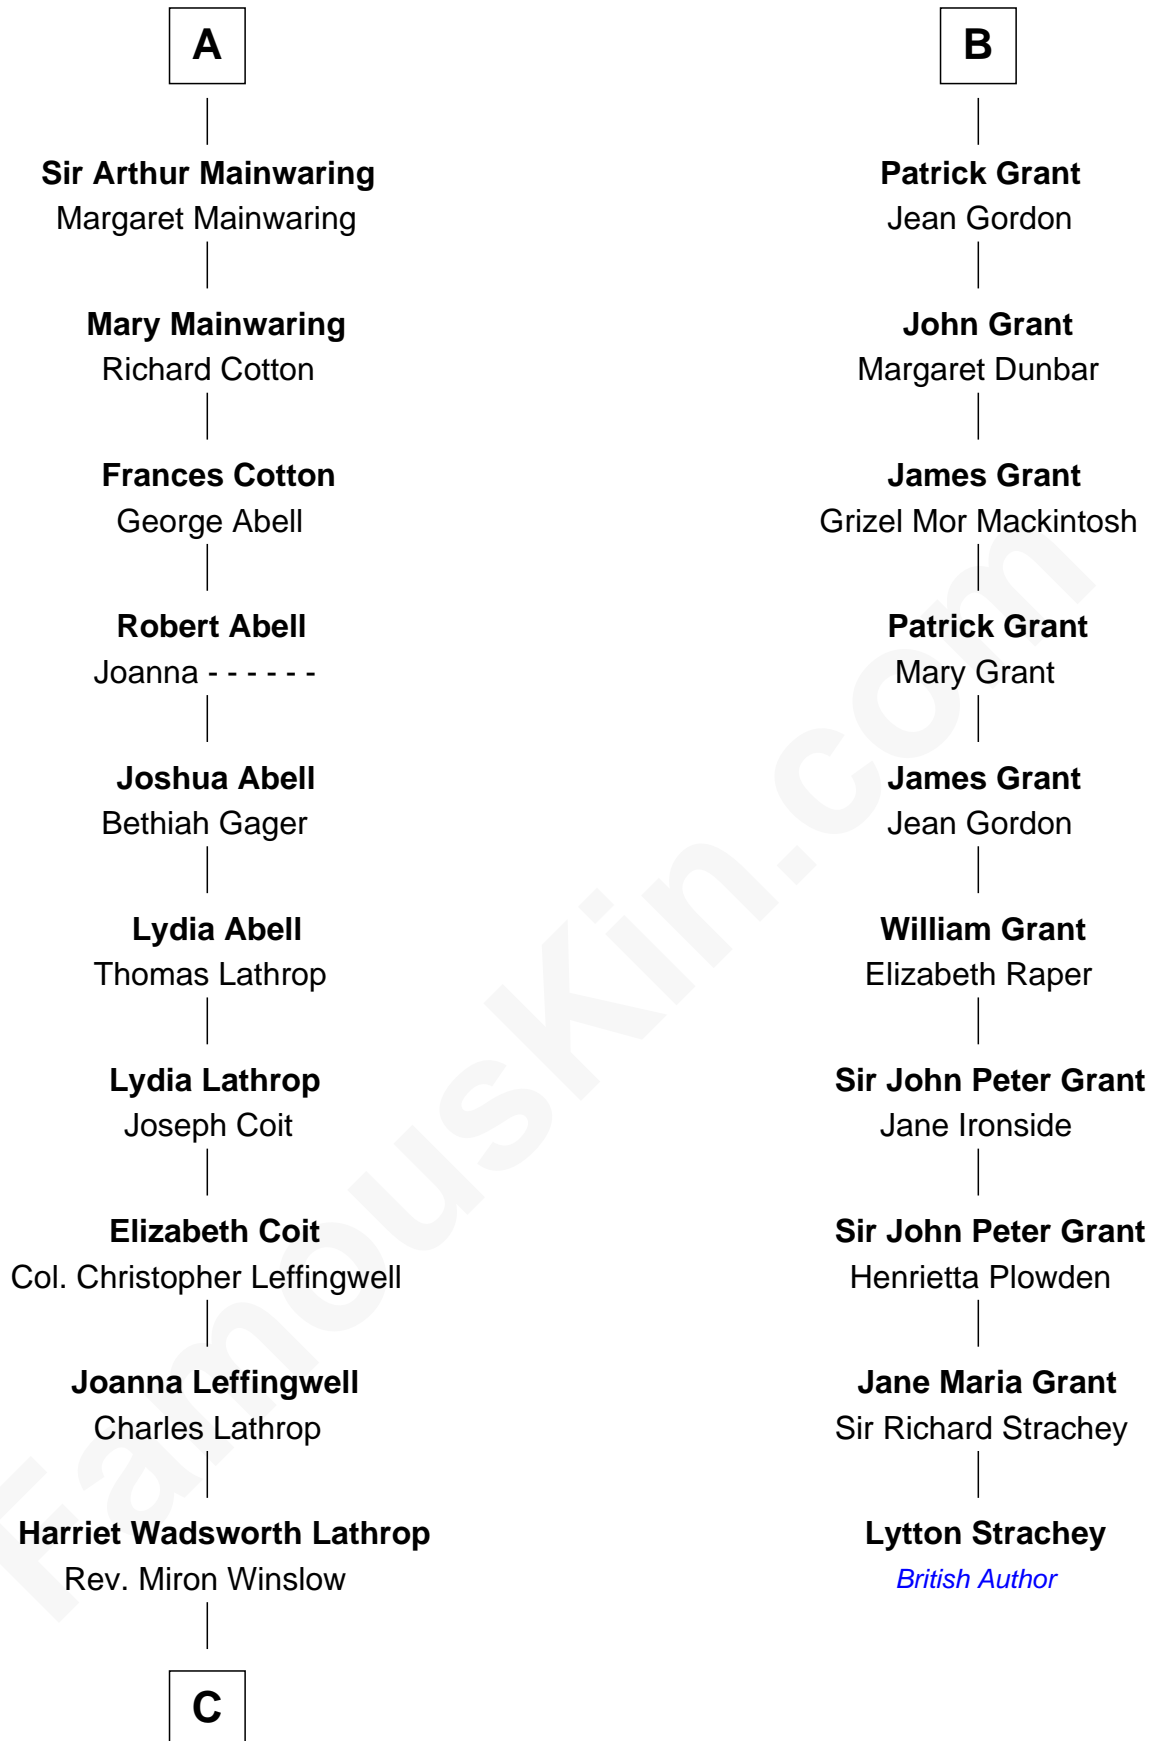

FamousKin.com Relationship Chart of

John Foster Dulles

52nd U.S. Secretary of State

16th cousin 3 times removed of

Lytton Strachey

Author and Co-Founder of Bloomsbury Group

C

—
Harriet Lathrop Winslow

Rev. John Welsh Dulles

—
Allen Macy Dulles

Edith Foster

—
John Foster Dulles

52nd U.S. Secretary of State

FamousKin.com