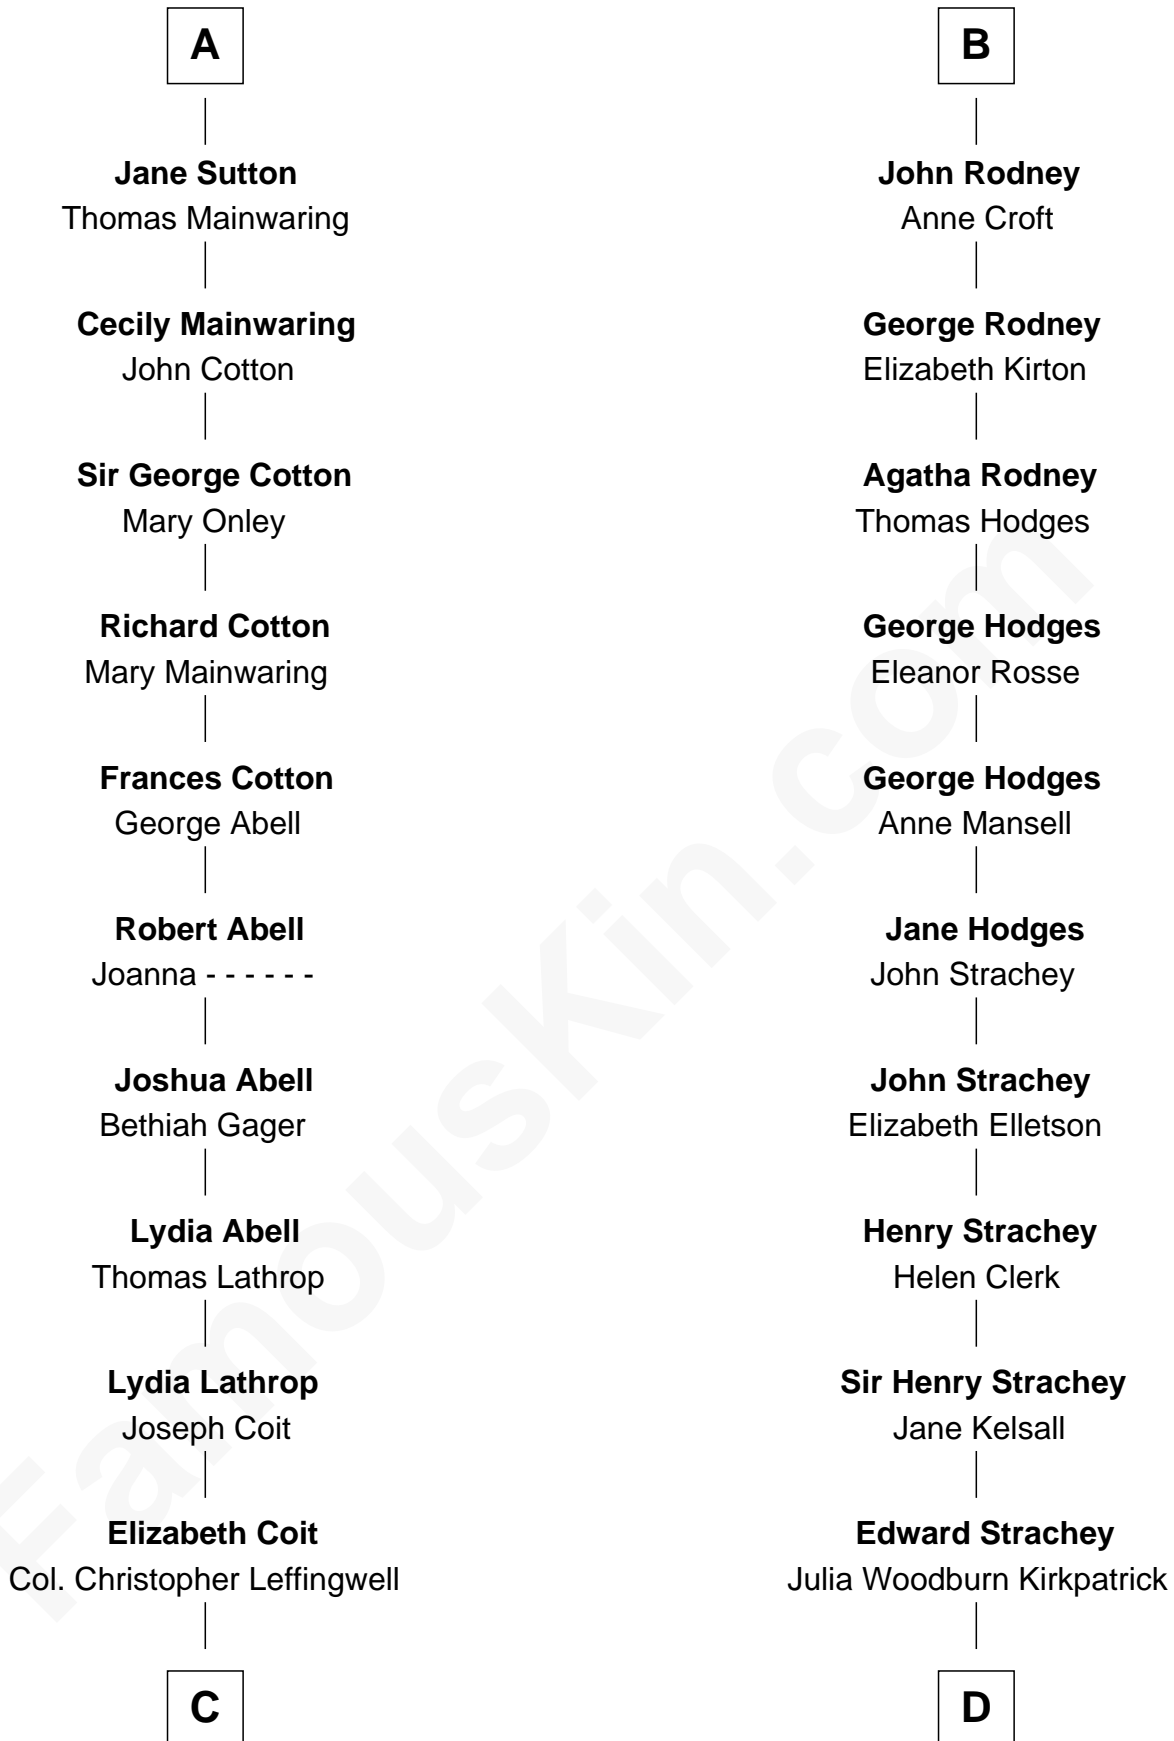

FamousKin.com Relationship Chart of

John Foster Dulles

52nd U.S. Secretary of State

18th cousin 3 times removed of

Lytton Strachey

Author and Co-Founder of Bloomsbury Group

Sir Hugh le Despencer

Aveline Basset

Alice le Despenser

Sir John Sutton

Sir John Sutton

Constance Blount

Sir John Sutton

Elizabeth Berkeley

A

Eleanor le Despencer

Sir Walter Hungerford

Margaret Hungerford

Sir Walter Rodney

Thomas Rodney

Isabel - - - - -

B

FamousKin.com