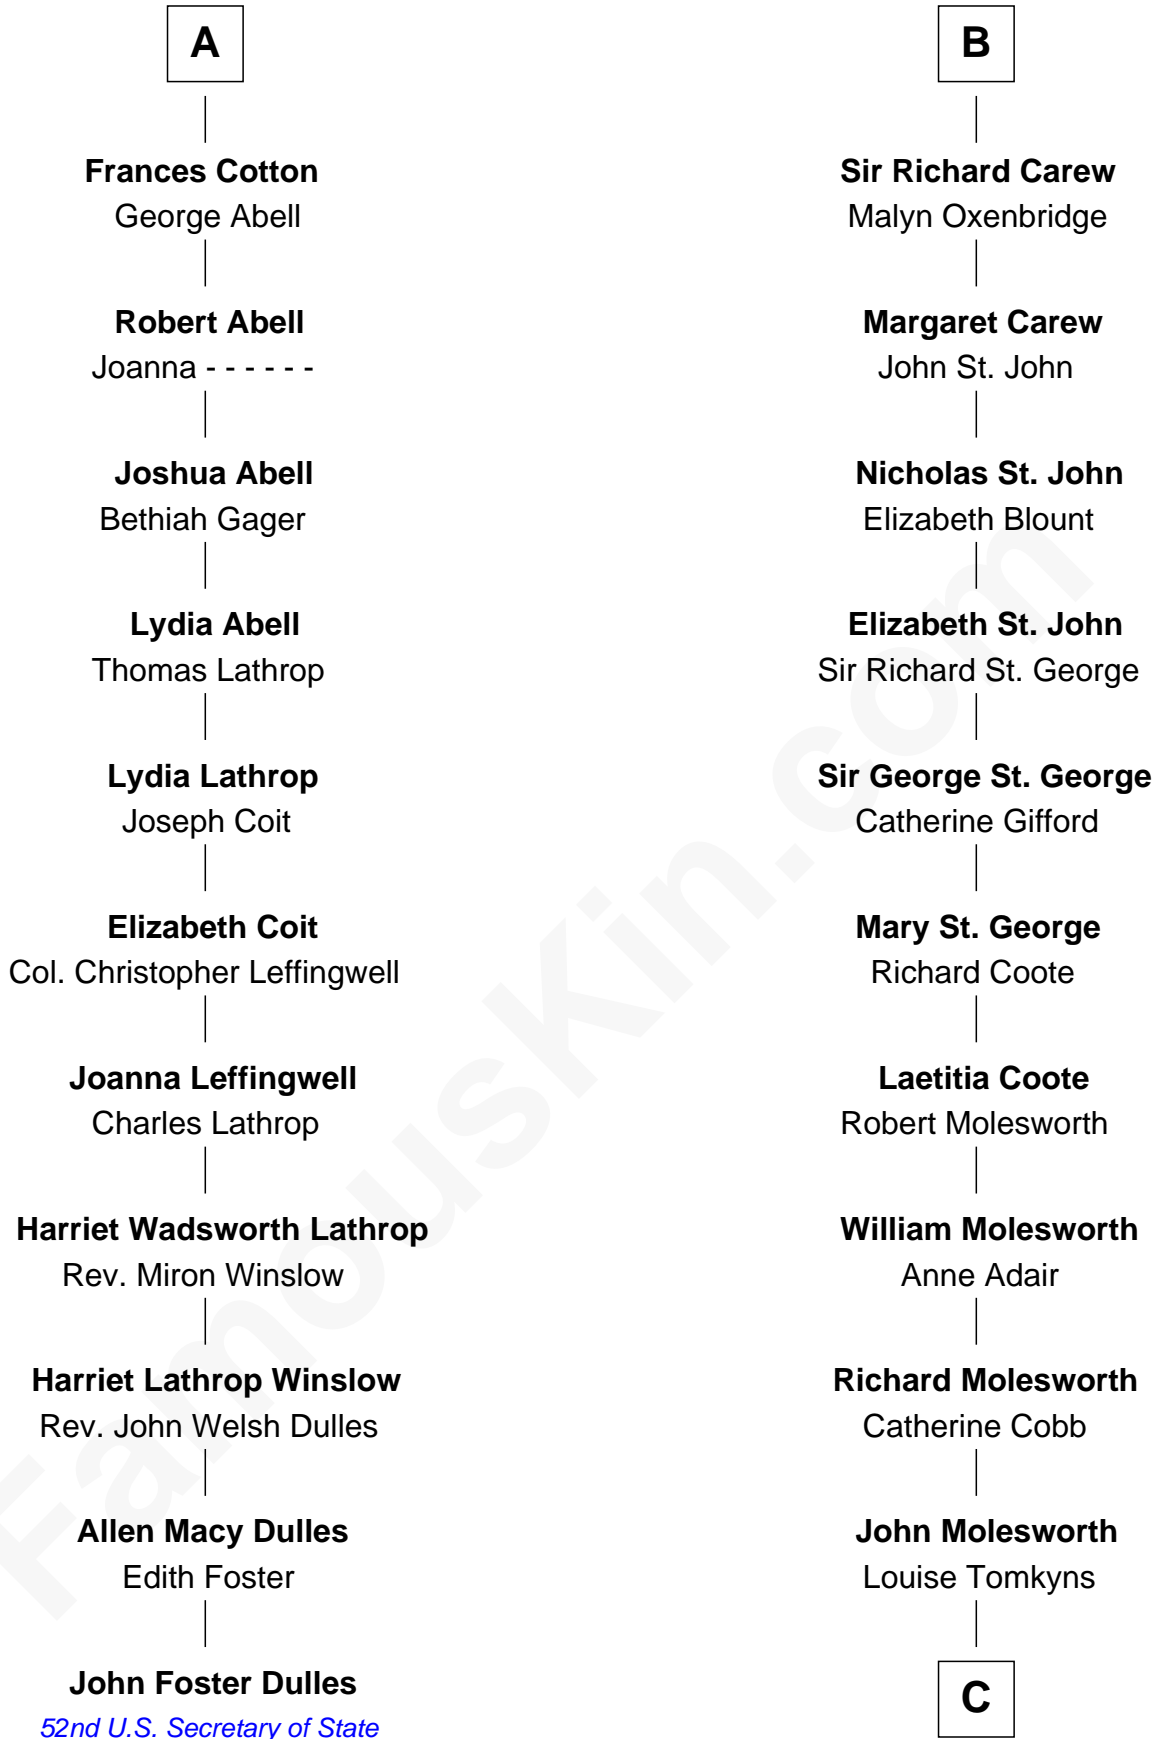

FamousKin.com Relationship Chart of

John Foster Dulles

52nd U.S. Secretary of State

17th cousin 2 times removed of

Olivia De Havilland

Movie Actress

Sir Maurice de Berkeley

Eve la Zouche

Thomas de Berkeley
Katherine de Clyvedon

Sir John Berkeley
Elizabeth Betteshorne

Elizabeth Berkeley
Sir John Sutton

Jane Sutton
Thomas Mainwaring

Cecily Mainwaring
John Cotton

Sir George Cotton
Mary Onley

Richard Cotton
Mary Mainwaring

A

Isabel de Berkeley
Sir Robert de Clifford

Sir Roger de Clifford
Maud de Beauchamp

Katherine de Clifford
Sir Ralph de Greystoke

Maud de Greystoke
Eudo de Welles

Sir Lionel de Welles
Joan de Waterton

Eleanor de Welles
Sir Thomas Hoo

Eleanor Hoo
James Carew

B

C

Margaret Letitia Molesworth
Charles Richard De Havilland

Walter Augustus De Havilland
Lillian Augusta Ruse

Olivia De Havilland
Movie Actress

FamousKin.com