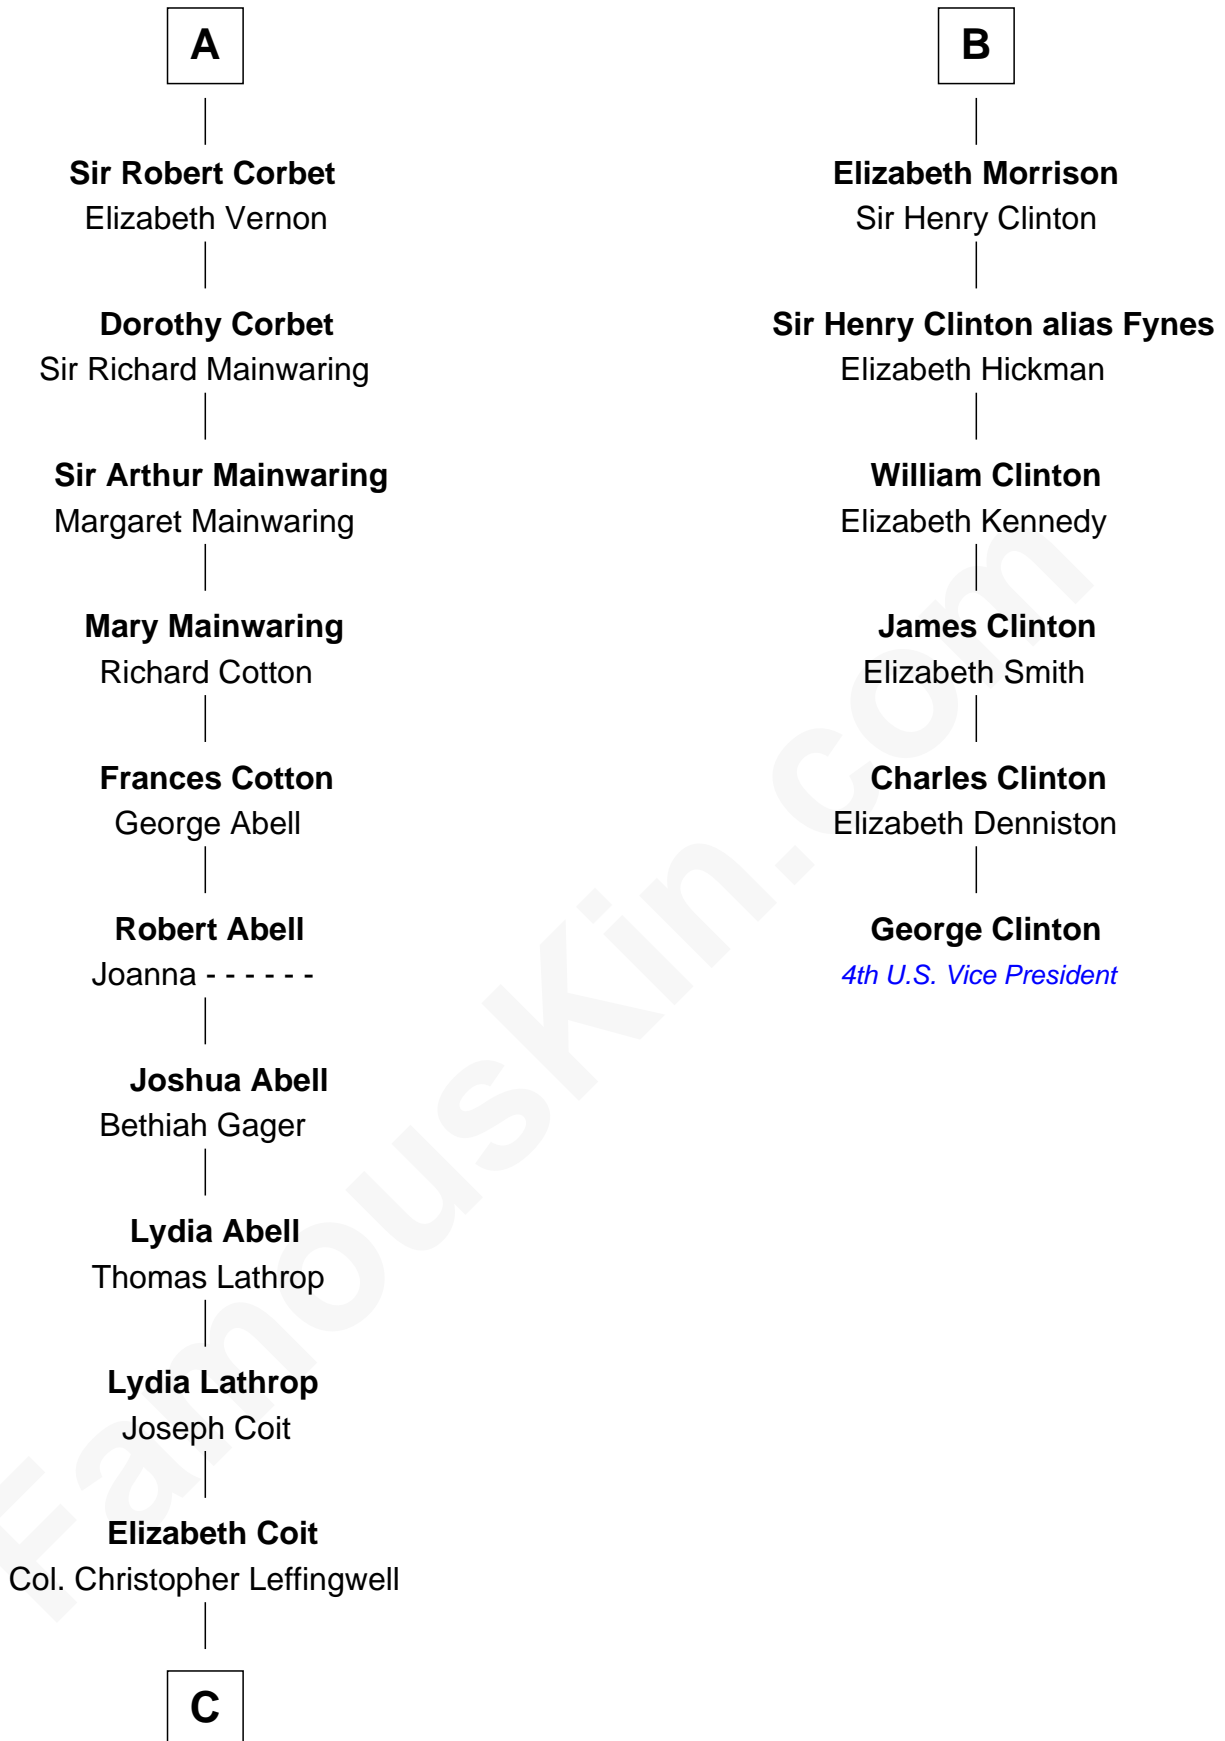

FamousKin.com Relationship Chart of

John Foster Dulles

52nd U.S. Secretary of State

12th cousin 9 times removed of

George Clinton

4th U.S. Vice President

C

Joanna Leffingwell

Charles Lathrop

Harriet Wadsworth Lathrop

Rev. Miron Winslow

Harriet Lathrop Winslow

Rev. John Welsh Dulles

Allen Macy Dulles

Edith Foster

John Foster Dulles