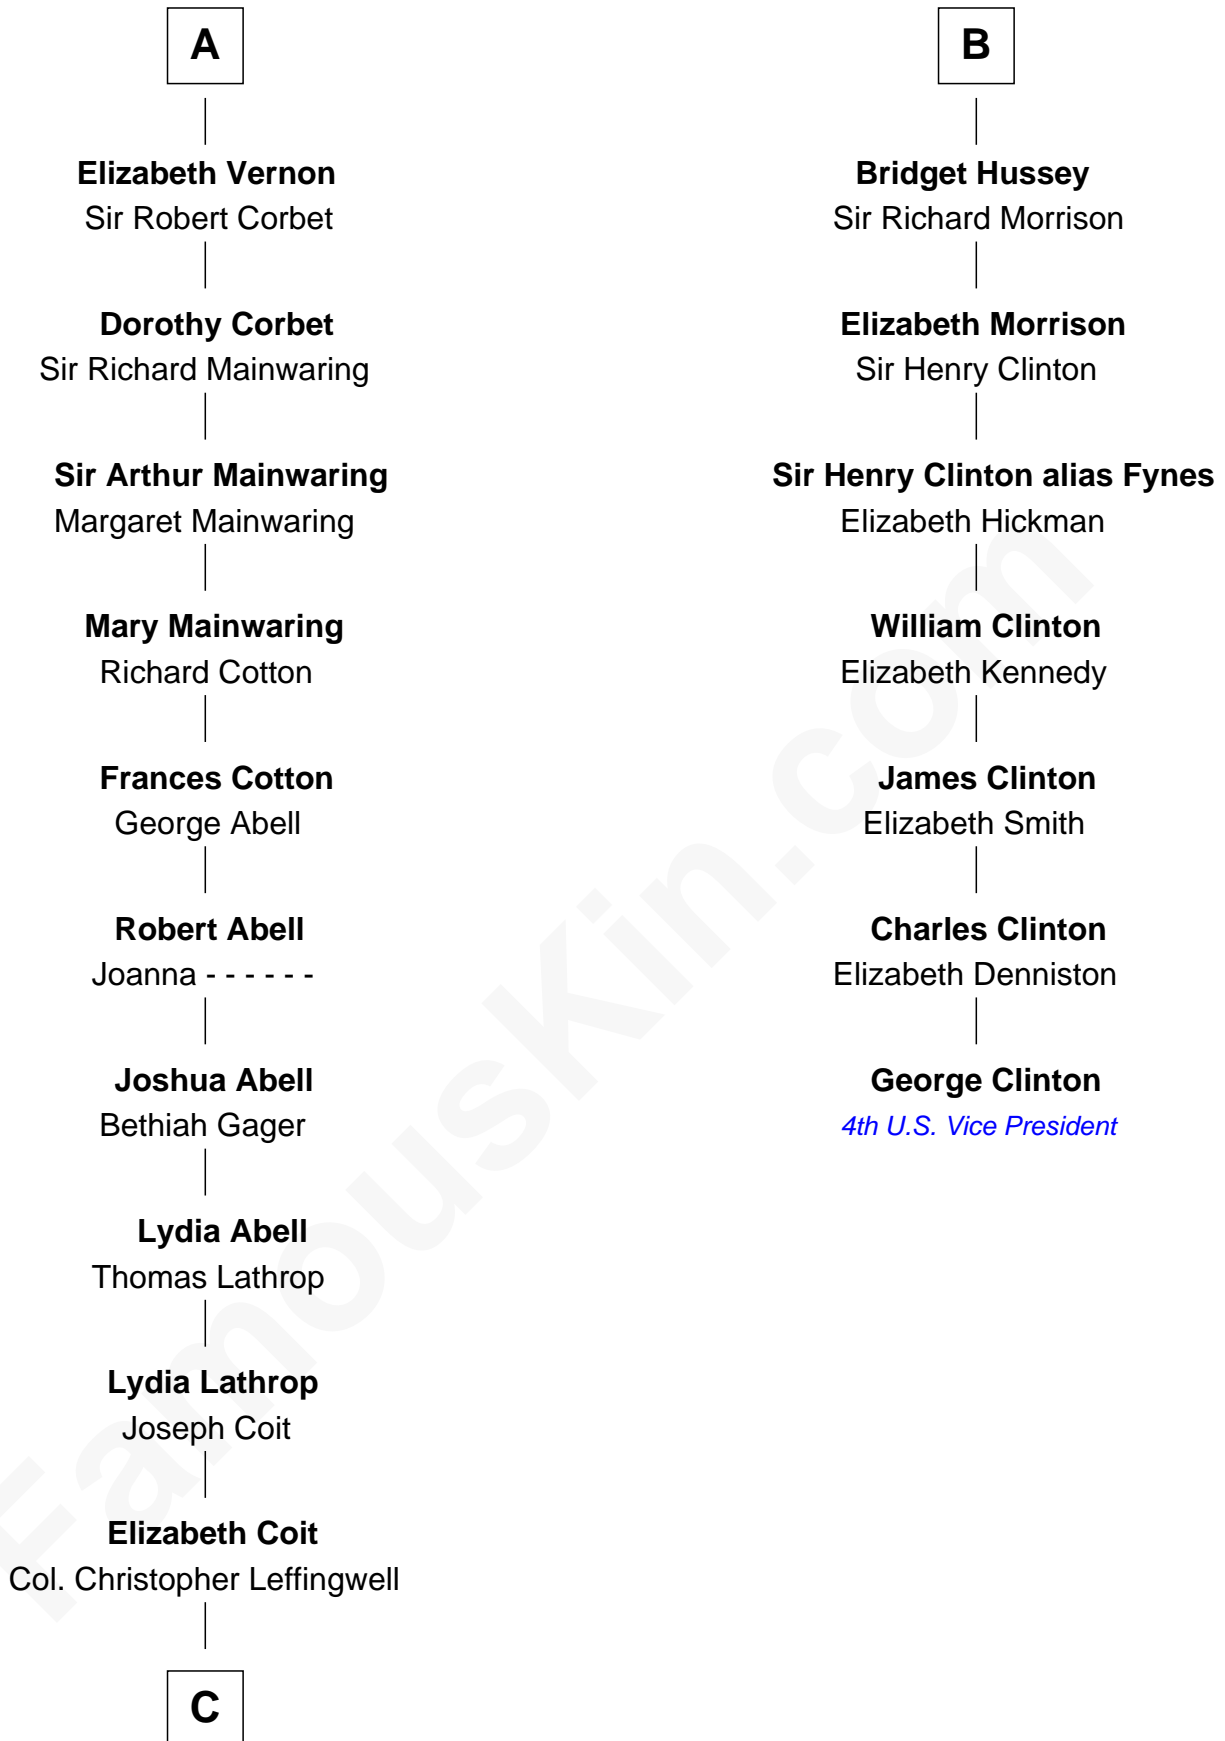

# FamousKin.com Relationship Chart of

**John Foster Dulles**

*52nd U.S. Secretary of State*

13th cousin 8 times removed of

**George Clinton**

*4th U.S. Vice President*

**C**

**Joanna Leffingwell**

Charles Lathrop

**Harriet Wadsworth Lathrop**

Rev. Miron Winslow

**Harriet Lathrop Winslow**

Rev. John Welsh Dulles

**Allen Macy Dulles**

Edith Foster

**John Foster Dulles**