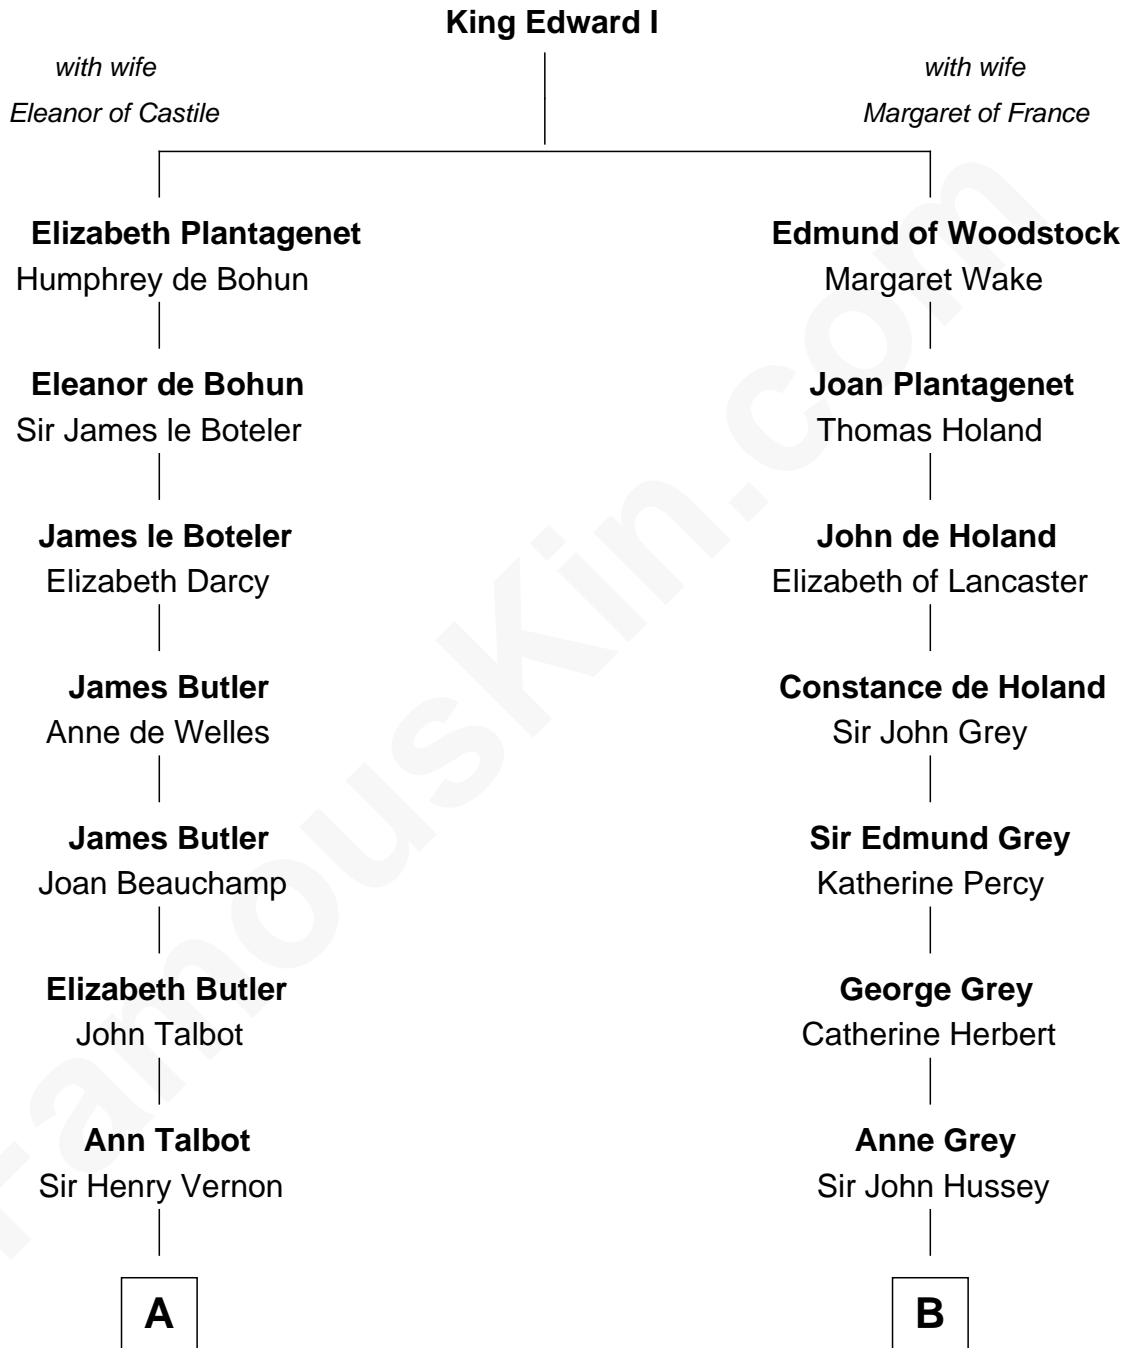

# FamousKin.com Relationship Chart of

**John Foster Dulles**

*52nd U.S. Secretary of State*

13th cousin 8 times removed of

**George Clinton**

*4th U.S. Vice President*

**C**

**Joanna Leffingwell**

Charles Lathrop

**Harriet Wadsworth Lathrop**

Rev. Miron Winslow

**Harriet Lathrop Winslow**

Rev. John Welsh Dulles

**Allen Macy Dulles**

Edith Foster

**John Foster Dulles**

*52nd U.S. Secretary of State*

FamousKin.com